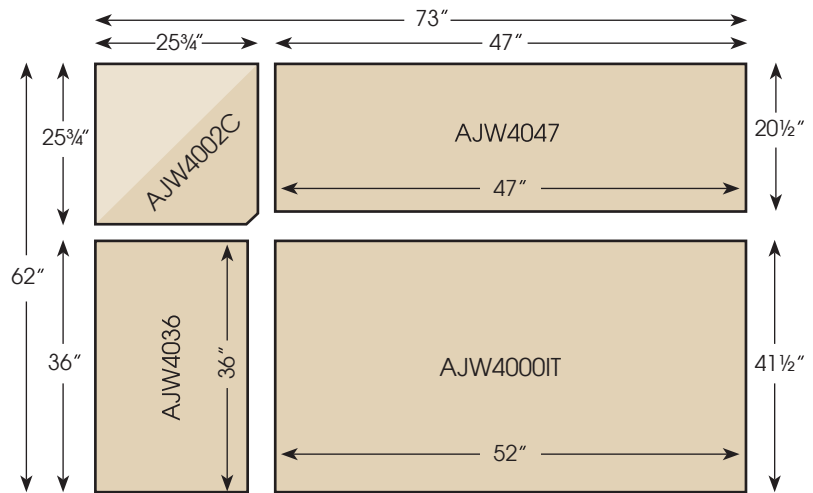

STANDARD MEASUREMENTS

Left side (facing): 82½"
 Right side (facing): 68½"
 Depth: 33¾"
 Bench height: 36¾"
 Seat height: 18"

AJW6001T
 40" w X 52" l X 30" h
 Base Size: 16" x 20"

Shown in Rustic QSWO with
 FC-10901 Golden Brown stain.

AJW20048-WN
48" w X 23" d X 37" h
(Storage)

AJW2048WT
48" w X 12½" d X 18" h

Shown in QSWO with
FC-42000 Almond Stain

HIGH COUNTRY NOOK SET

Benches are interchangeable

Item# AJW4000HC – (Shown)

Seat Height: 24"

STANDARD MEASUREMENTS

AJW4001T

52" w x 41½" d x 36" h

AJW4002C

25¾" w x 25¾" d x 46" h

AJW4036

36" w x 20½" d x 46" h

AJW4047

47" w x 20½" d x 46" h

AJW4003CH

18" w x 20½" d x 46" h

UPHOLSTERED TRADITIONAL NOOK SET

Item# AJW700TN-6 – (Shown)

Features:

6" Storage, pedestal table, fabric back and loose seat cushions.

STANDARD MEASUREMENTS