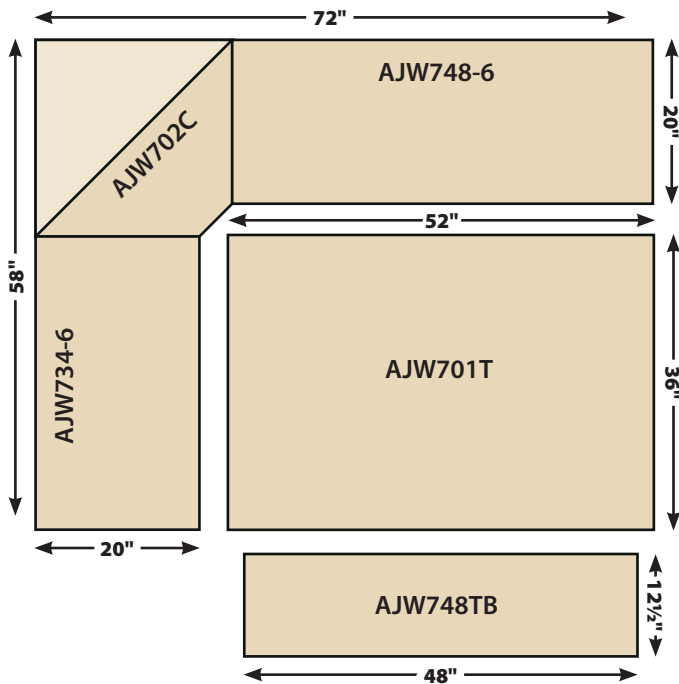

STANDARD MEASUREMENTS

Left side (facing): 82½"
 Right side (facing): 68½"
 Depth: 33¾"
 Bench height: 36¾"
 Seat height: 18"

AJW6001T
 40" w X 52" l X 30" h
 Base Size: 16" x 20"

Shown in Rustic QSWO with
 FC-10901 Golden Brown stain.

47" w x 20½" d x 46" h

AJW4003CH

18" w x 20½" d x 46" h

UPHOLSTERED TRADITIONAL NOOK SET

Item# AJW700TN-6 – (Shown)

Features:

6" Storage, pedestal table, fabric back and loose seat cushions.

STANDARD MEASUREMENTS

AJW701T
36" w x 52" d x 30" h

AJW702T
24" w x 24" d x 38" h

AJW734-6
34" w x 20" d x 38" h
(6" Storage)

AJW748-6
48" w x 20" d x 38" h
(6" Storage)

AJW748TB
48" w x 12½" d x 18" h

Shown in Brown Soft Maple with white paint.

Item# AJW7000

Features:

1 drawer on each end with soft close glides and pedestal table.

STANDARD MEASUREMENTS

Left side (facing): 73"
Right side (facing): 59"
Depth: 21"
Bench height: 60"
Seat height: 18"