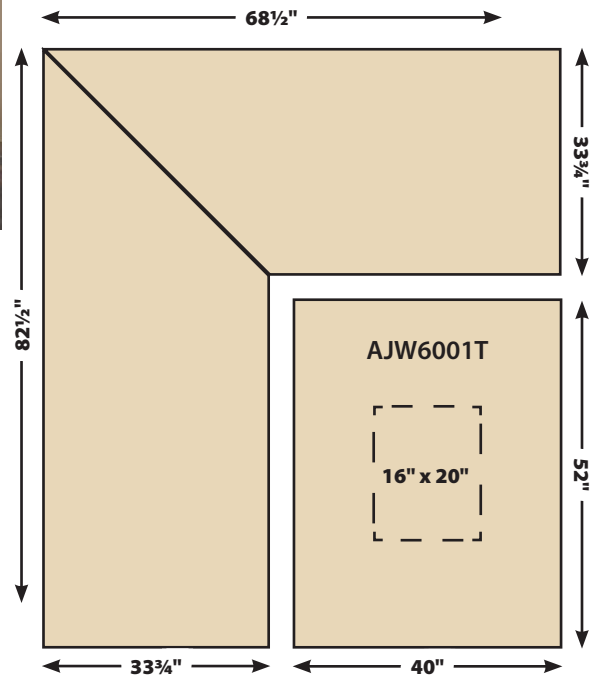

STANDARD MEASUREMENTS

AJW801T (Pedestal Option)
52" w x 36" d x 30" h

AJW802C
24" w x 24" d x 33" h

AJW834-6 (6" Storage)
34" w x 20" d x 33" h

AJW848-6 (6" Storage)
48" w x 20" d x 33" h

AJW848TB
48" w x 12½" d x 18" h

AJW848TB
48" w x 12½" d x 18" h

Shown with 16" Storage option

Will customize nook sets!
Please call for quotes.

Item# AJW6000

Features:

- Left-side facing: 1 drawer and pull-out door with waste basket
- Right-side facing: 1 drawer and pull-out door with shelves (soft close glides)

STANDARD MEASUREMENTS

Left side (facing): 82½"
 Right side (facing): 68½"
 Depth: 33¾"
 Bench height: 36¾"
 Seat height: 18"

AJW6001T
 40" w X 52" l X 30" h
 Base Size: 16" x 20"

Shown in Rustic QSWO with
 FC-10901 Golden Brown stain.

NEWPORT NOOK SET

Option:
 48" w x 12½" d x 18" h
Trestle Bench

Use in the center of the room. Finished backs.

WOODSIDE NOOK SET

Item# AJW2000

AJW2001T
58" w X 42" d X 30" h

AJW2002C
27½" w X 27¼" d X 37" h

AJW20034-WN
34" w X 23" d X 37" h
(Storage)