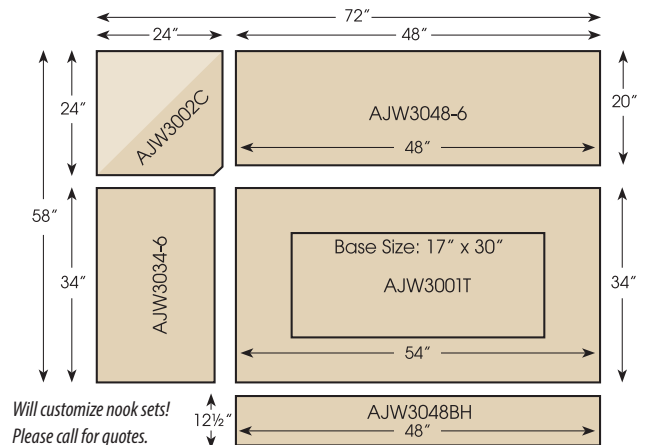

Item# AJW3000 – (Shown)
STANDARD MEASUREMENTS

AJW3001T
 54" w x 34" d x 30" h

AJW3002C
 24" w x 24" d x 41" h

AJW3034-6
 34" w x 20" d x 41" h
 (6" Storage)

AJW3048-6
 48" w x 20" d x 41" h
 (6" Storage)

AJW3048BH
 48" w x 12½" d x 18" h

Assembled with 6 connector bolts. Shown in Oak with OCS 113 stain.

BAY HILL NOOK SET

Benches are interchangeable

MISSION NOOK SET

Item# AJW900MN – (Shown)
STANDARD MEASUREMENTS

AJW901T
 54" w x 34" d x 30" h
 with clipped corners

AJW902C
 24" w x 24" d x 41" h

AJW934-6
 34" w x 20" d x 41" h
 (6" Storage)

AJW948-6
 48" w x 20" d x 41" h
 (6" Storage)

AJW948MT
 48" w x 12½" d x 18" h

Assembled with 6
 connector bolts.

*Will customize nook sets!
 Please call for quotes.*

STANDARD MEASUREMENTS

Left side (facing): 82½"
 Right side (facing): 68½"
 Depth: 33¾"
 Bench height: 36¾"
 Seat height: 18"

AJW6001T
 40" w X 52" l X 30" h
 Base Size: 16" x 20"

Shown in Rustic QSWO with
 FC-10901 Golden Brown stain.