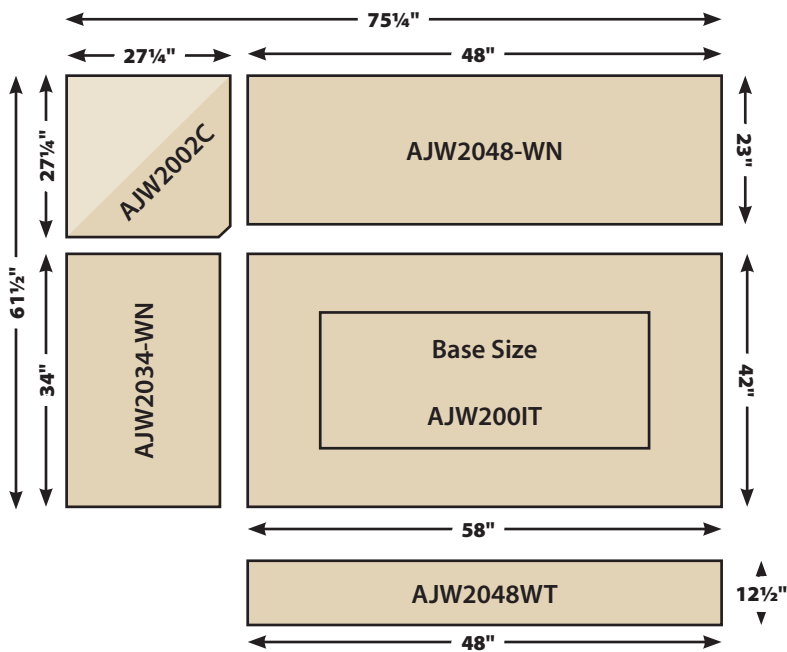

STANDARD MEASUREMENTS

Left side (facing): 82½"
 Right side (facing): 68½"
 Depth: 33¾"
 Bench height: 36¾"
 Seat height: 18"

AJW6001T
 40" w X 52" l X 30" h
 Base Size: 16" x 20"

Shown in Rustic QSWO with
 FC-10901 Golden Brown stain.

NEWPORT NOOK SET

Option:
 48" w x 12½" d x 18" h
Trestle Bench

Use in the center of the room. Finished backs.

WOODSIDE NOOK SET

Item# AJW2000

AJW2001T
58" w X 42" d X 30" h

AJW2002C
27½" w X 27¼" d X 37" h

AJW20034-WN
34" w X 23" d X 37" h
(Storage)

AJW20048-WN
48" w X 23" d X 37" h
(Storage)

AJW2048WT
48" w X 12½" d X 18" h

Shown in QSWO with
FC-42000 Almond Stain

HIGH COUNTRY NOOK SET

Benches are interchangeable

Item# AJW4000HC – (Shown)

Seat Height: 24"

STANDARD MEASUREMENTS

AJW4001T

52" w x 41½" d x 36" h

AJW4002C

25¾" w x 25¾" d x 46" h

AJW4036

36" w x 20½" d x 46" h

AJW4047