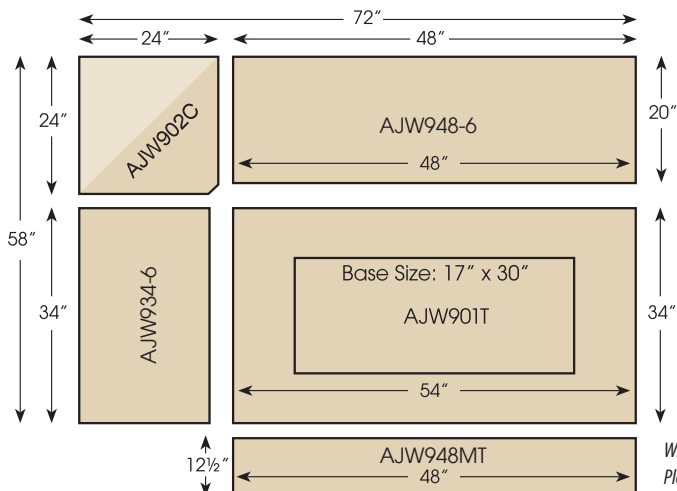

Item# AJW3000 – (Shown)
STANDARD MEASUREMENTS

AJW3001T
 54" w x 34" d x 30" h

AJW3002C
 24" w x 24" d x 41" h

AJW3034-6
 34" w x 20" d x 41" h
 (6" Storage)

AJW3048-6
 48" w x 20" d x 41" h
 (6" Storage)

AJW3048BH
 48" w x 12½" d x 18" h

Assembled with 6 connector bolts. Shown in Oak with OCS 113 stain.

BAY HILL NOOK SET

Benches are interchangeable

MISSION NOOK SET

Item# AJW900MN – (Shown)
STANDARD MEASUREMENTS

AJW901T
 54" w x 34" d x 30" h
 with clipped corners

AJW902C
 24" w x 24" d x 41" h

AJW934-6
 34" w x 20" d x 41" h
 (6" Storage)

AJW948-6
 48" w x 20" d x 41" h
 (6" Storage)

AJW948MT
 48" w x 12½" d x 18" h

Assembled with 6
 connector bolts.

*Will customize nook sets!
 Please call for quotes.*

STANDARD MEASUREMENTS

Left side (facing): 82½"
 Right side (facing): 68½"
 Depth: 33¾"
 Bench height: 36¾"
 Seat height: 18"

AJW6001T
 40" w X 52" l X 30" h
 Base Size: 16" x 20"

Shown in Rustic QSWO with
 FC-10901 Golden Brown stain.