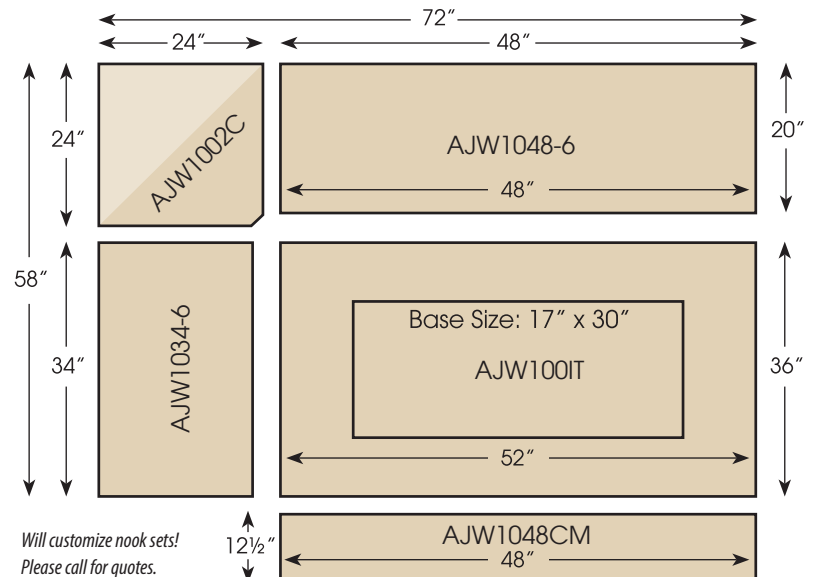

Item# AJW1000DN – (Shown)
STANDARD MEASUREMENTS

AJW100IT
52" w x 36" d x 30" h

AJW1002C
24" w x 24" d x 44" h

AJW1034-6
34" w x 20" d x 44" h
(6" Storage)

AJW1048-6
48" w x 20" d x 44" h
(6" Storage)

AJW1048CM
48" w x 12½" d x 18" h

Assembled with 6 connector bolts. Shown in Oak CF-7992 Asbury stain.

CLASSIC MISSION DINING NOOK SET