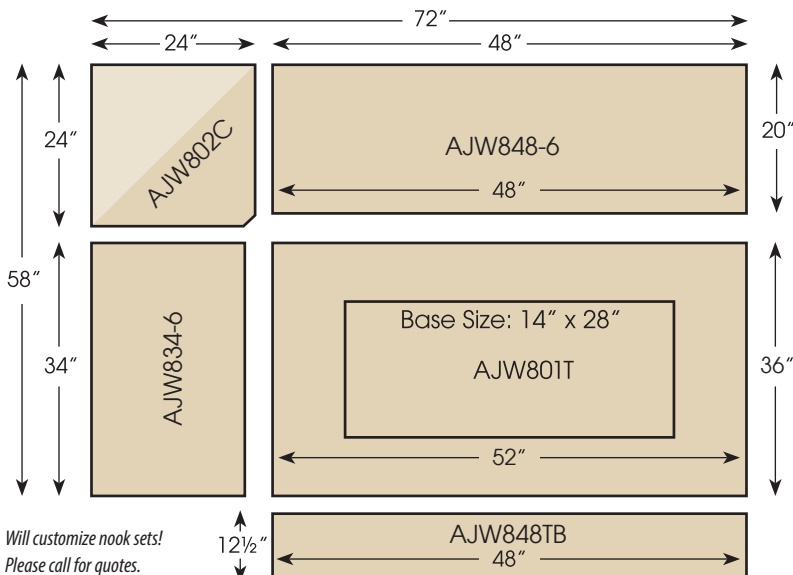

STANDARD MEASUREMENTS

AJW801T (Pedestal Option)
52" w x 36" d x 30" h

AJW802C
24" w x 24" d x 33" h

AJW834-6 (6" Storage)
34" w x 20" d x 33" h

AJW848-6 (6" Storage)
48" w x 20" d x 33" h

AJW848TB
48" w x 12½" d x 18" h

Shown in Oak with OCS 228 stain

OPTIONS:

AJW800TN-16
16" Storage (Shown Below)

AJW801T
52" w x 36" d x 30" h
(Pedestal Option)

AJW802C
24" w x 24" d x 33" h

AJW834-16 (16" Storage)
34" w x 20" d x 33" h

AJW848-16 (16" Storage)
48" w x 20" d x 33" h

AJW848TB
48" w x 12½" d x 18" h

Shown with 16" Storage option

Will customize nook sets!
Please call for quotes.

Item# AJW6000

Features:

- Left-side facing: 1 drawer and pull-out door with waste basket
- Right-side facing: 1 drawer and pull-out door with shelves (soft close glides)

STANDARD MEASUREMENTS

Left side (facing): 82½"
 Right side (facing): 68½"
 Depth: 33¾"
 Bench height: 36¾"
 Seat height: 18"

AJW6001T
 40" w X 52" l X 30" h
 Base Size: 16" x 20"

Shown in Rustic QSWO with
 FC-10901 Golden Brown stain.