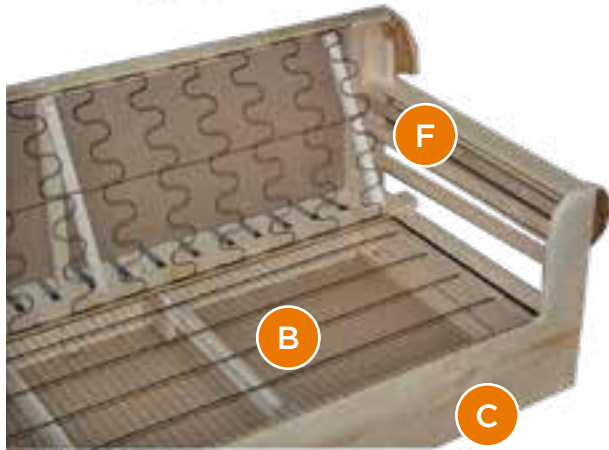

Mill tested fabrics are available in over 300 style and color selections and are available with minimal back orders. And delivery? It's personal! To ensure your custom furniture arrives in excellent condition we deliver on our own trucks. We work hard to make sure our quality and your satisfaction are covered from our door to yours.

- A Front to Back Brace: Special design to prevent frame from flexing
- B Flexolator seat spring currently in heavy demand in the automotive industry. This seating system distributes weight quickly and evenly over a large area.
- C Maple is used in all weight bearing members
- D 12 ga. extra heavy duty heicals every six inches of seating area
- E All corners are blocked for stability
- F Tops of arms on all frames use extra wide maple boards
- G When wood products other than weight bearing members are needed, we only use 7/8" industrial OSB
- H Extra arm boards are added to prevent cardboard from cupping into arm