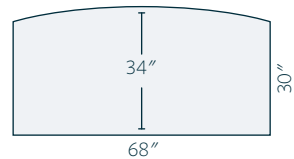

Executive Desk Item #: LA-OWD-2008-EX

Features

2 file drawers, 4 storage drawers, & in pencil drawer in knee space.

- 68" w x 34" d x 30" h overall
- Hardware: 2981-ORB
- Wood: Brown Maple with Driftwood stain