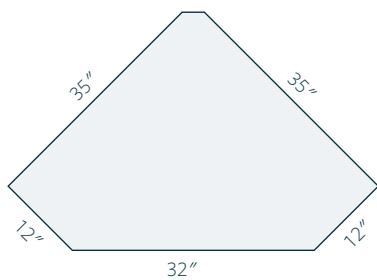

Corner Writing Desk Item #: LA-MI-3535-CRD

Features

Can be used as a TV stand.

- 35" w x 35" w x 30" h
- Hardware: D529-A
- Wood: Rustic Cherry with Vintage Antique stain