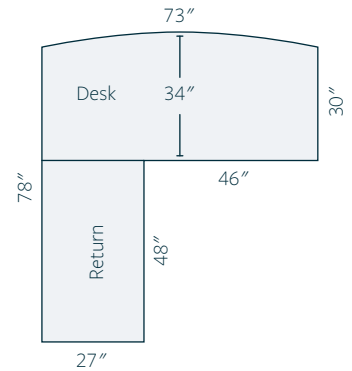

Oakwood | L Desk