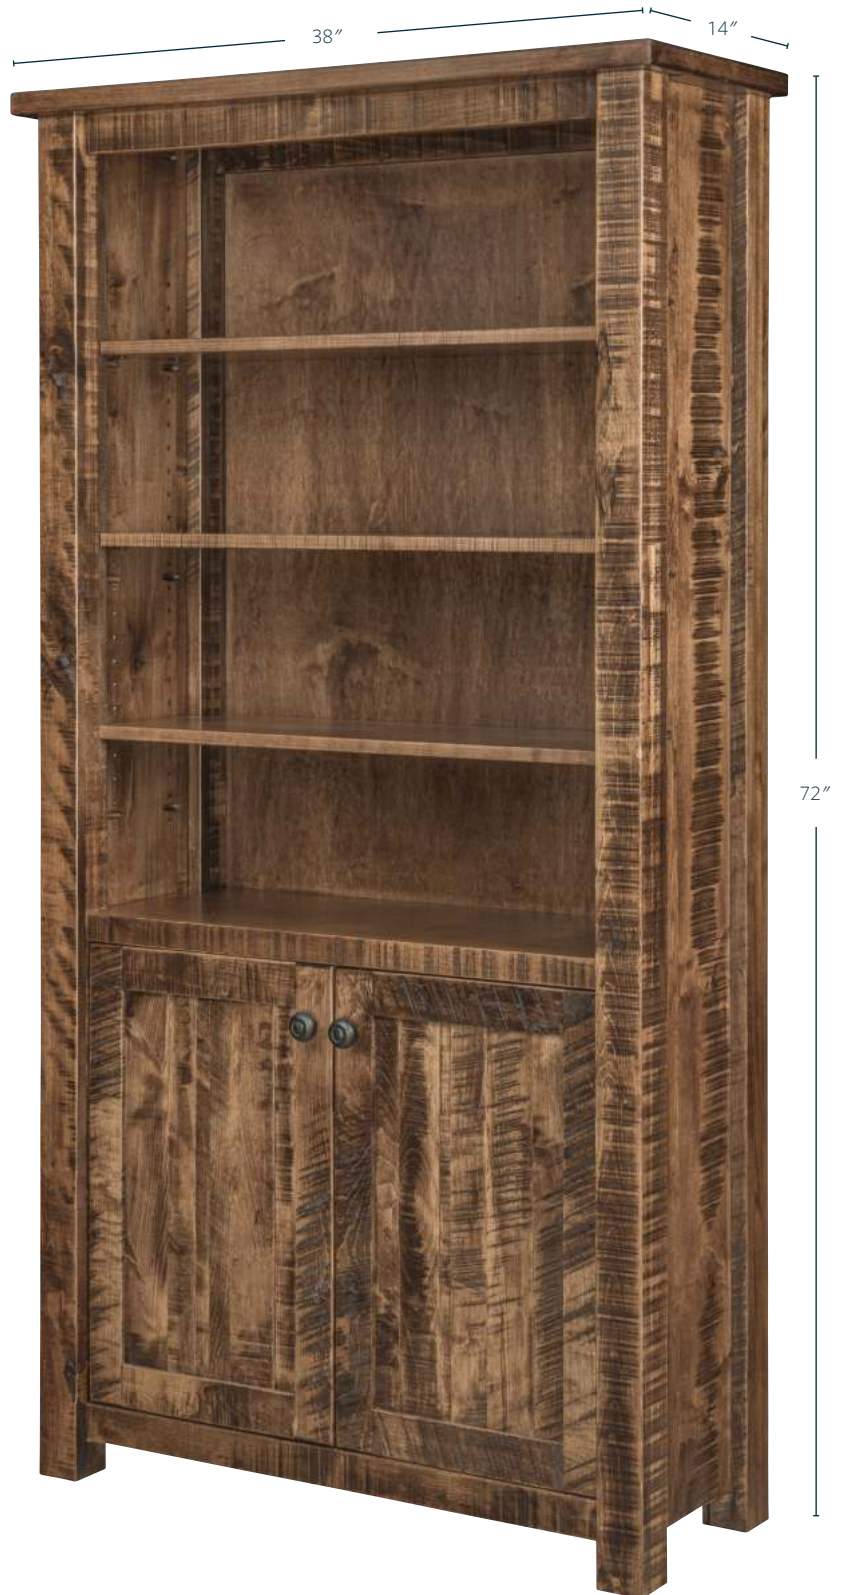

AB-301 Glass

Bookcase Item #: LA-ELP-3872-WD-RS

Features

4 adjustable shelves and 2 doors.

- Overall: 14"d x 38"w x 72"h
- Case: 13"d x 36"w x 72"h
- Shelves: 11"d x 32³/₄"w
- Hardware: P3003-BL
- Wood: Rustic-Sawn Brown Maple with Almond stain & low sheen finish

Also Available

- 48"h (LA-ELP-3848-WD-RS)
- 60"h (LA-ELP-3860-WD-RS)
- 84"h (LA-ELP-3884-WD-RS)
- 48"h (LA-ELP-3848-BK-RS) no doors
- 60"h (LA-ELP-3860-BK-RS) no doors
- 72"h (LA-ELP-3872-BK-RS) no doors
- 84"h (LA-ELP-3884-BK-RS) no doors