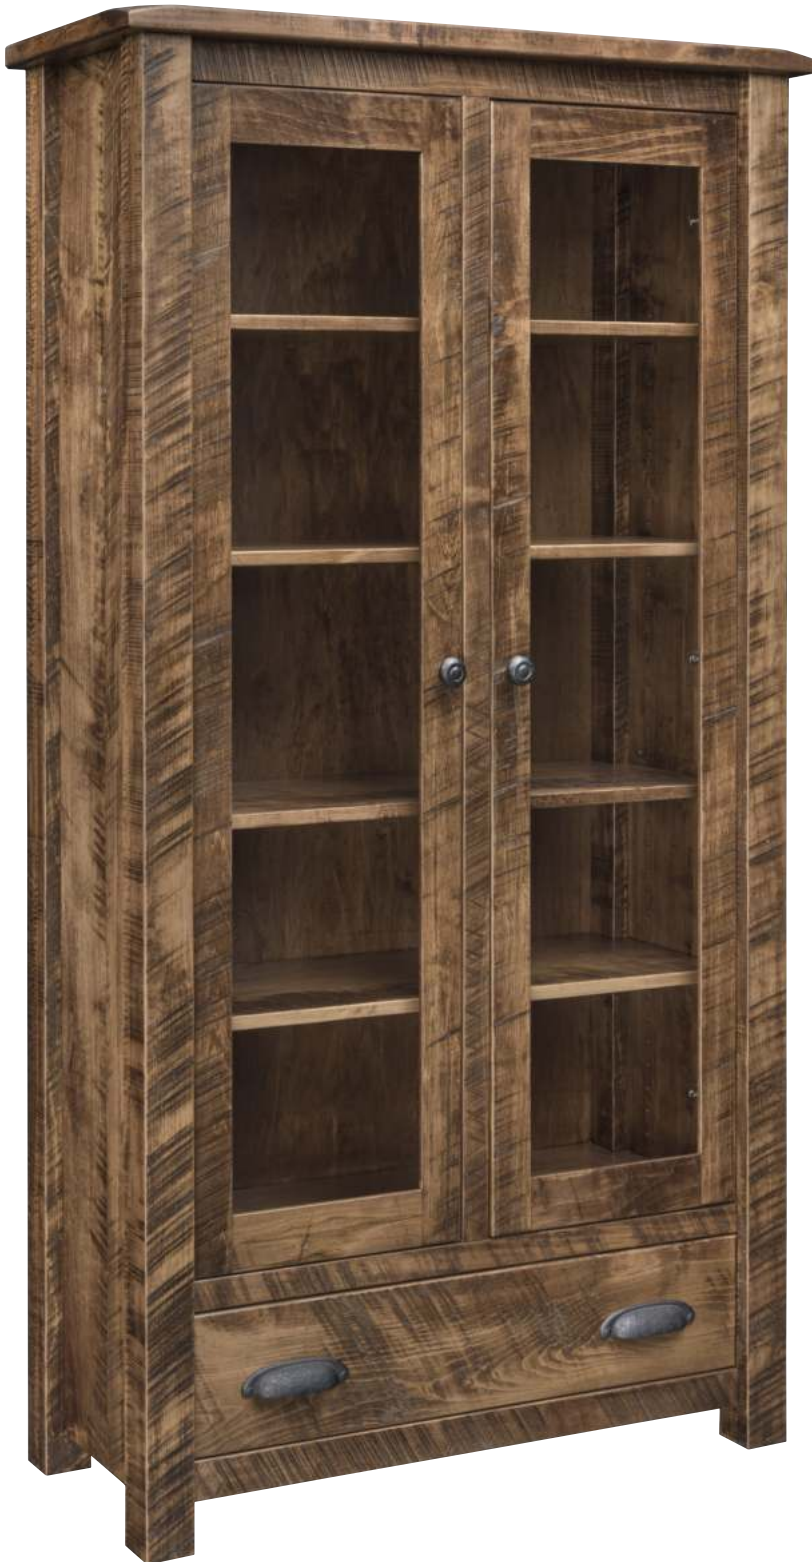

New In 2024

Bookcase Item #: LA-ELP-1638-72-BK-RS

Features

Full length glass doors. 4 adjustable shelves and 1 drawer.

- Overall: 16" d x 38" w x 72" h
- Hardware: P3003-BL knobs & P3004-BL pulls
- Wood: Rustic-Sawn Brown Maple with Almond stain & low sheen finish