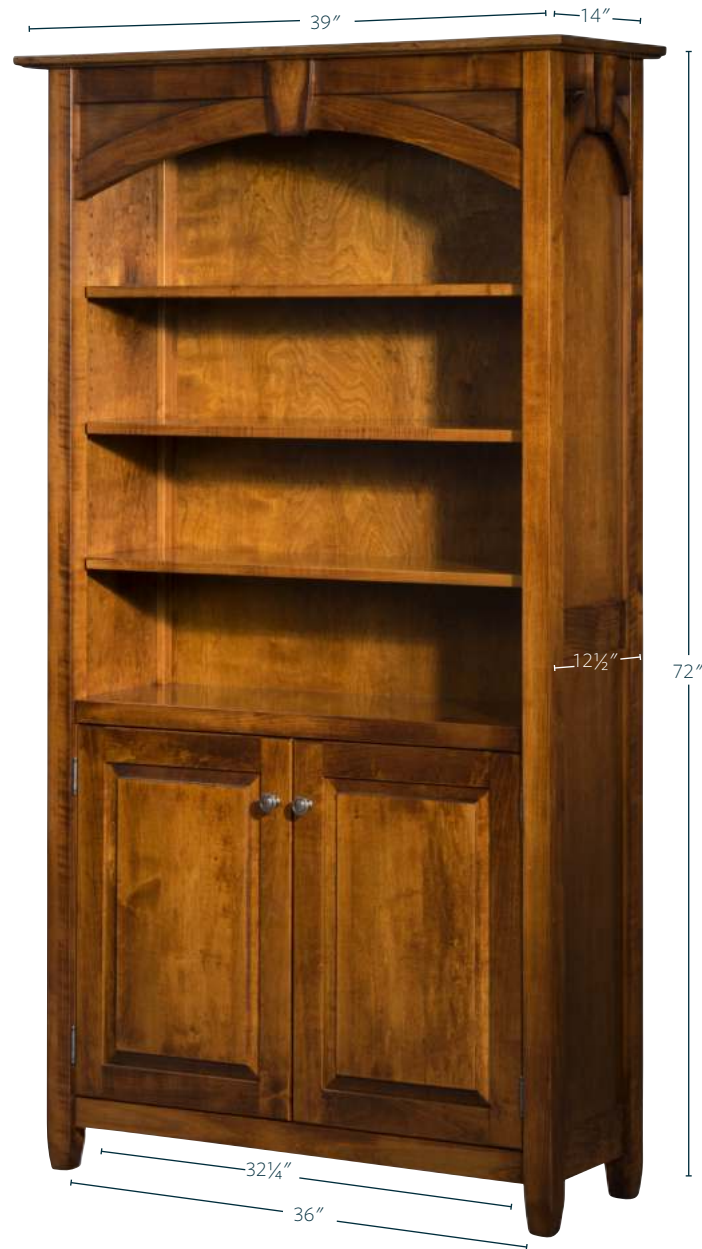

Bookcase Item #: LA-KN-3972-WD

Features

- 14" d x 39" w x 72" h
- Hardware: Z110-BNDL knobs
- Wood: Brown Maple base, rustic QSWO top, with Michaels Cherry stain and burnished arches and corners.
- Shown with raised panel doors.

Also Available

- 84" h (LA-KN-3984-WD)
- 60" h (LA-KN-3960-WD)
- 48" h (LA-KN-3948-WD)
- With or without doors