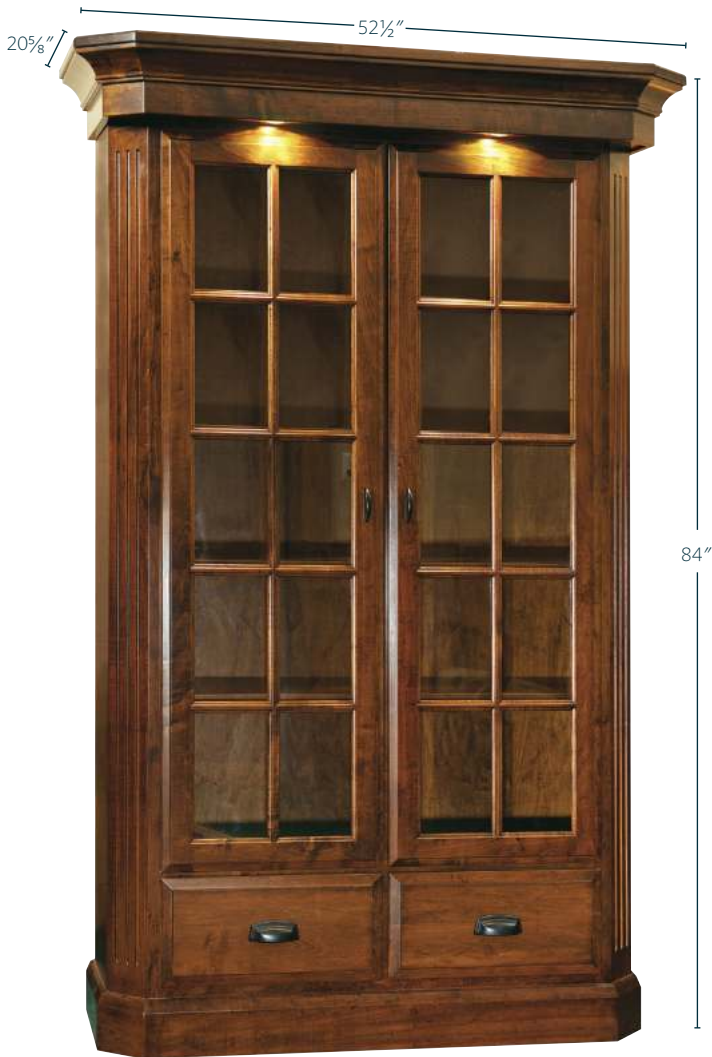

Bookcase Item #: LA-SAT-2035-BK

Features

- 52 1/2" w x 20 5/8" d x 84" h
- Hardware: P3072-MB drawer pulls & P2623-MB door pulls