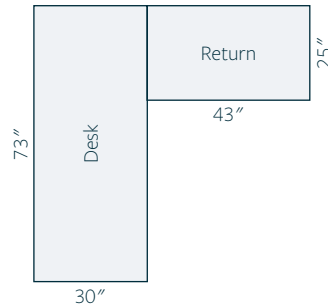

- 25" d x 48" w x 30" h
- Hardware: 53005-G10
- Wood: Brown Maple with 7992 stain

File Cabinet Item #: LA-CRL-82-2

Features

Also available in 3 & 4 drawer.

- 25" d x 20 $\frac{1}{4}$ " w x 30" h
- Hardware: 53005-G10
- Wood: Brown Maple with 7992 stain