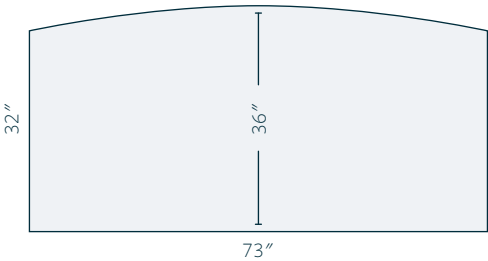

Executive Desk Item #: LA-BKY-150-EX

Features

2 file drawers, 4 storage drawers, and keyboard drawer with flip down front. Standard with a finished back.

- 73" w x 36" d x 30" h
- Hardware: P2280-SN pulls & 53005-G10 knobs
- Wood: Red Oak with Sandstone stain