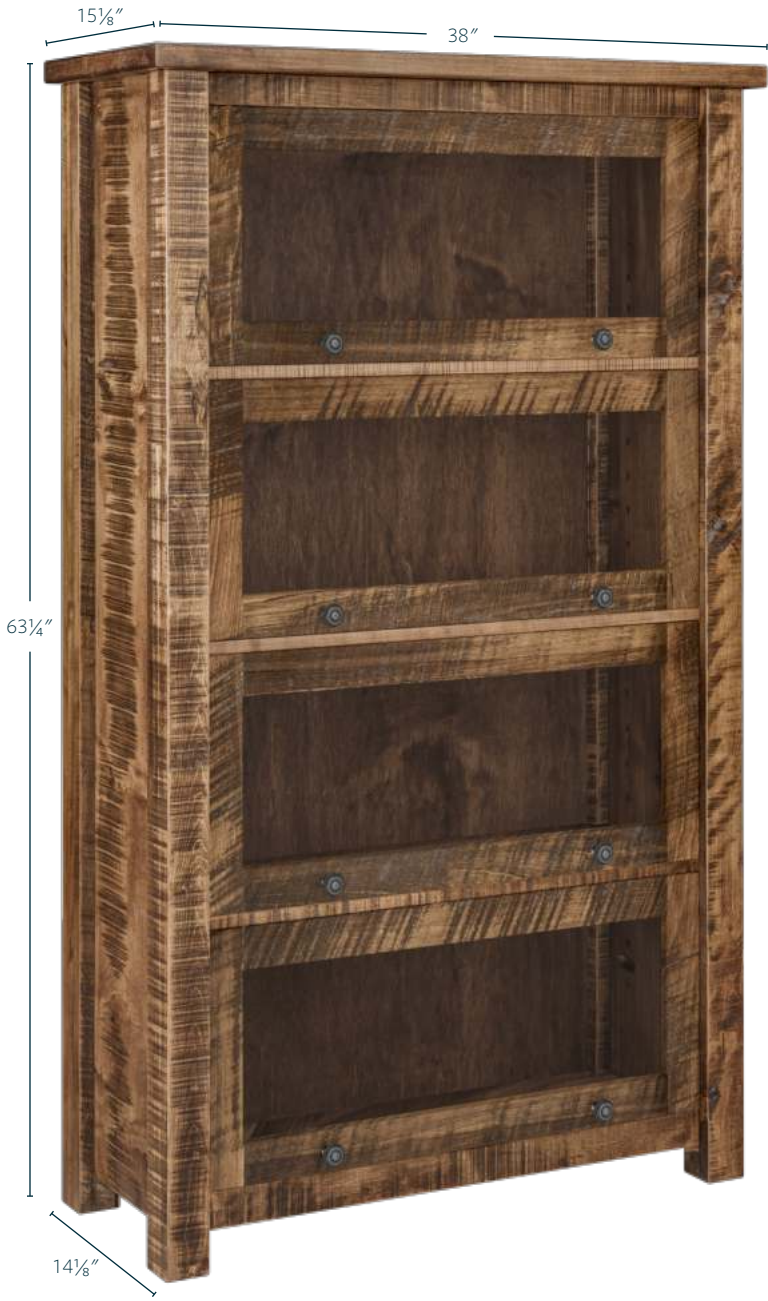

Barrister Bookcase

Item #: LA-ELP-1538-4-RS

Features

4 doors & shelves. Plain glass standard on doors.

- 15 1/8" d x 38" w x 63 1/4" h
- Hardware: P3003-BL
- Wood: Rustic-Sawn Brown Maple with Almond stain & low sheen finish

Also Available

- 2 Door (LA-ELP-1538-2-RS)
- 3 Door (LA-ELP-1538-3-RS)
- 5 Door (LA-ELP-1538-5-RS)

Clear Glass Standard

Additional Options Below