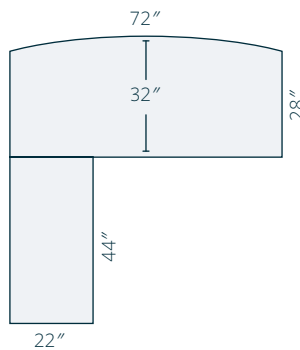

L Desk Item #: LA-CRL-83-L

Features

2 file drawers, 2 storage drawers, 2 pencil drawers, & 2 writing boards.

- 76" w x 72" w x 30" h overall
- Desk: 32" d x 72" w
- Return: 22" d x 44" w
- Hardware: 53005-G10
- Wood: Rustic QS White Oak with Michaels Cherry stain.

Hutch Item #: LA-CRL-84-H

- 69" w x 13 1/2" d x 46" h overall
- Hardware: 53005-G10