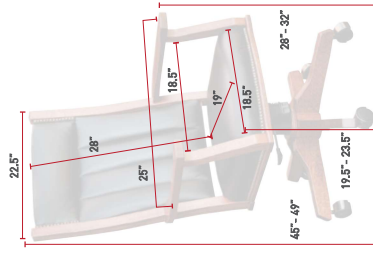

MOC250
Mission Office Chair
Oak
OCS-136 Graystone
L210 Black Leather