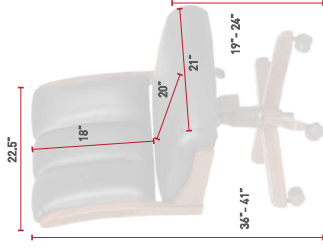

MS62
Midland Desk Side Chair
Cherry
OCS-113 Michael's
L325 Cinnamon Leather