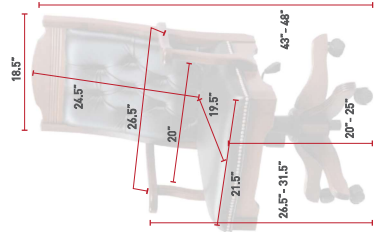

RDAC330
Royal Desk Arm Chair
Cherry
OCS-117 Asbury
L210 Black Leather