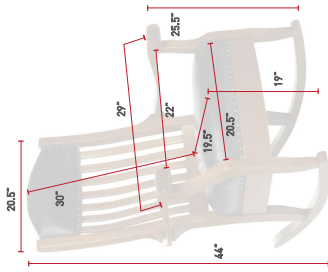

### WEIGHT LIMIT

ROCKERS & FOOTSTOOLS

[ 52 ] BUCKEYE ROCKERS, CAREFULLY CRAFTED.

**AR35**  
Back View  
QSWO  
OCS-228 Rich Tobacco  
R1-113 Pumpkin Revolution Fabric

**AR35**  
Auntie's Rocker  
Oak  
OCS-117 Asbury  
LZ10 Black Leather