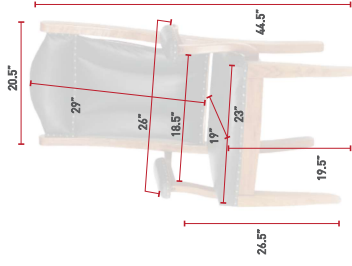

**MC82**  
Back View  
Oak  
OCS-112 Provincial  
L210 Black Leather

**KLC95**  
Back View  
OSW0  
OCS-113 Michaels  
L345 Bronco Leather

**QLC100**  
Queen Lounge Chair  
Maple  
OCS-119 Cappuccino  
L520 Mushroom Leather