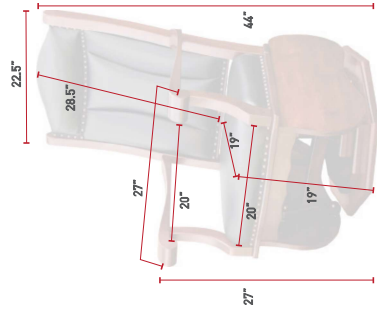

SPG47
Swivel Glider
Oak
OCS-102 Fruitwood
L310 Texas Leather
Platform Base