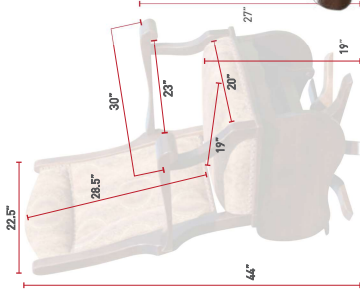

**SPG47 WIDE**  
Back View  
Oak  
OCS-113 Michaels  
L210 Black Leather  
Platform Base

**SG45**  
 Back View  
 Brown Maple  
 OCS-122 Cocoa  
 L720 Storm Cloud Leather  
 8 Leg Base

**SG45**  
 Swivel Glider  
 OSWO  
 OCS-117 Asbury  
 34-38 Arizona Fabric  
 8 Leg Base