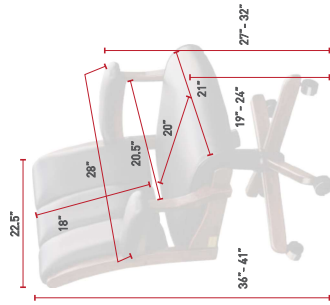

**DESK & BAR CHAIRS**

BUCKEYE ROCKERS. HEIRLOOM QUALITY. [ 25 ]

**CE58**  
 Back View  
 Oak  
 OCS-122 Cocoa  
 L315 Hazelnut Leather

**CE58**  
 Clark Executive Chair  
 Cherry  
 OCS-113 Michaels  
 L210 Black Leather