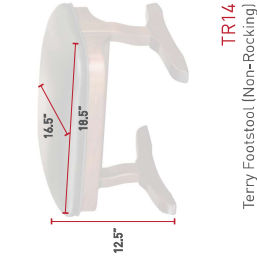

This footrest is specifically designed with the desk chair user in mind, providing a lift for feet to get better circulation in legs. After all... work and comfort should go hand in hand.

This footstool is very popular and is our best seller. Providing much needed rest for feet that have to reach to touch the floor. Apply to any seating setting, Gliders, Rockers, Desk Chairs, Dining Chairs.