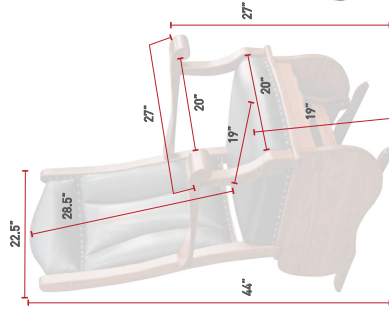

**GLIDERS & OTTOMANS**

[ 68 ] BUCKEYE ROCKERS. CAREFULLY CRAFTED.

**GLIDERS & OTTOMANS**

BUCKEYE ROCKERS. HEIRLOOM QUALITY. [ 69 ]

**MG240-SL**  
Mission Glider  
Slat Sides  
QSWO  
OCS-228 Rich Tobacco  
L520 Mushroom Leather  
Runner Base