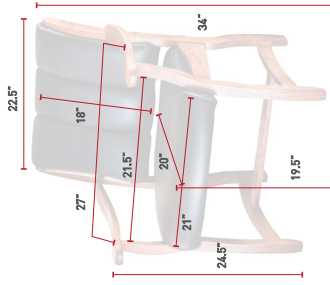

KLC95
King Lounge Chair
Oak
OCS-110 Medium
L210 Black Leather