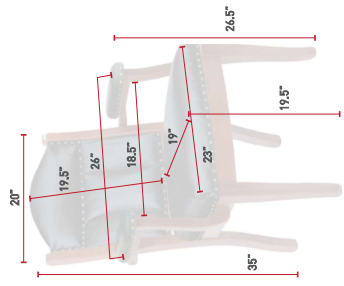

CL81
Client Arm Chair with Low Back
Oak
OCS-107 Washington
L210 Black Leather