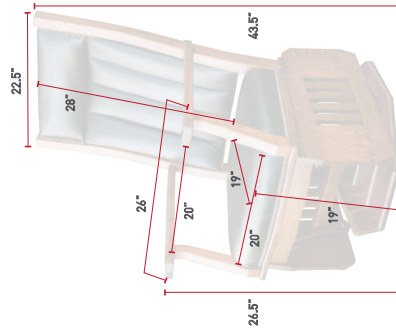

MSPG247-SL
Mission Swivel Glider
Slat Sides
QSWO
OCS-117 Asbury
L310 Texas Leather
Platform Base