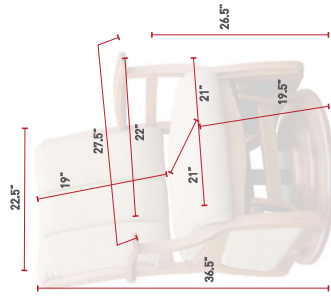

SLSG44
Sierra Low Back Swivel Glider
Oak
OCS-110 Medium
L130 Night Sky Leather