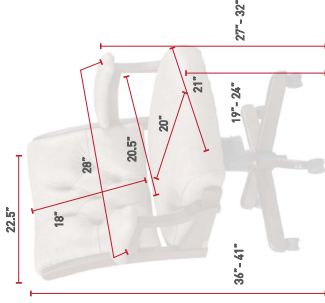

EDT53
Edelweiss Tufted Desk Arm Chair
Brown Maple
OCS-230 Onyx
L520 Mushroom Leather