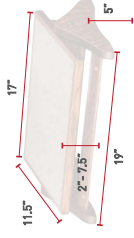

RS16
Resto Footrest
Oak
OCS-117 Asbury
Adjustable Angle Tilt
Title Top for Wear Resistance

This footrest is specifically designed with the desk chair user in mind, providing a lift for feet to get better circulation in legs. After all... work and comfort should go hand in hand.