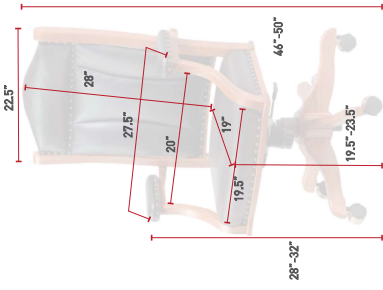

**DC55**  
Back View  
Maple  
OCS-113 Michael's  
L210 Black Leather

**DC55**  
Desk Chair  
Maple  
OCS-113 Michael's  
L210 Black Leather

**DCL56**  
Desk Chair with Low Back  
Brown Maple  
OCS-122 Cocoa  
L210 Black Leather