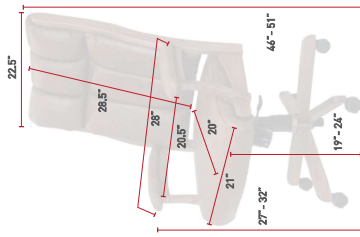

CE58
Clark Executive Chair
Cherry
OCS-113 Michaels
L210 Black Leather