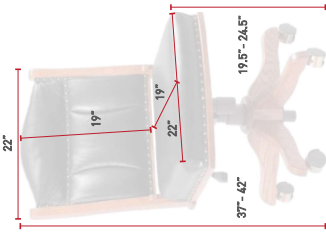

**DCL56**  
Back View  
Oak  
OCS-113 Michael's  
L210 Black Leather

**SC60**  
Back View  
Oak  
OCS-102 Fruitwood  
L310 Texas Leather

**SC60**  
Side Desk Chair  
Oak  
OCS-110 Medium  
L435 Strawberry Leather  
(Optional Nail Trim) G: Black  
\*see nail trim on page 13