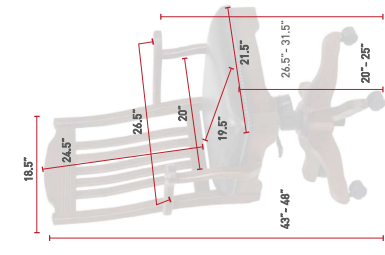

RDAC330
Royal Desk Arm Chair
Cherry
OCS-117 Asbury
L210 Black Leather