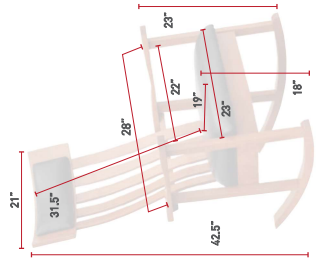

**MR235**  
Mission Rocker  
GSWO  
OCS-117 Asbury  
L210 Black Leather

**MR235**  
Back View  
GSWO  
OCS-113 Michaels  
L210 Black Leather

**LNR18**  
Lincoln Rocker  
Maple  
OCS-228 Rich Tobacco  
1076-B Elk Fabric