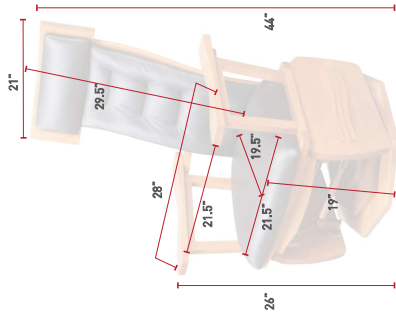

**SG45 WIDE**  
 Swivel Glider Wide  
 Oak  
 OCS-117 Asbury  
 L525 Nutmeg Leather  
 8 Leg Base

**SG45 WIDE**  
 Back View  
 Oak  
 OCS-117 Asbury  
 L525 Nutmeg Leather  
 8 Leg Base

**LS646**  
 Back View  
 Brown Maple  
 OCS-230 Onyx  
 L120 Saloon Grey Leather  
 Platform Base