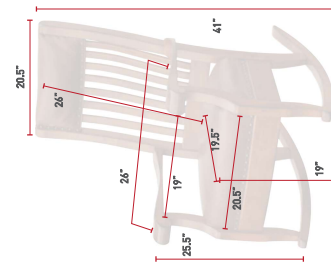

GR30 WIDE
Grandma's Rocker-Wide
GSWO
OCS-113 Michaels
L345 Bronco Leather