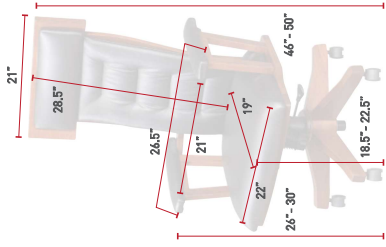

LDC58
London Arm Desk Chair
Q5W0
OCS-113 Michael's
L210 Black Leather