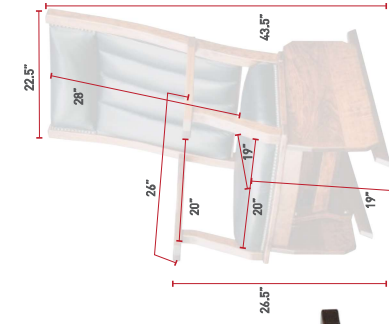

**GLIDERS & OTTOMANS**

[ 68 ] BUCKEYE ROCKERS. CAREFULLY CRAFTED.

**GLIDERS & OTTOMANS**

BUCKEYE ROCKERS. HEIRLOOM QUALITY. [ 69 ]

**MG240-SL**  
Mission Glider  
Slat Sides  
QSWO  
OCS-228 Rich Tobacco  
L520 Mushroom Leather  
Runner Base