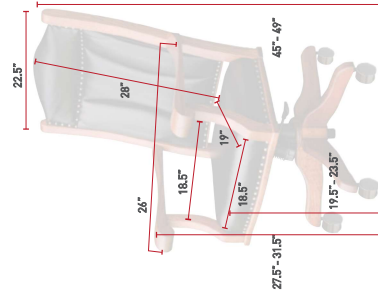

**SCL61**  
Side Desk Chair with Low Back  
Brown Maple  
OCS-117 Asbury  
L525 Nutmeg Leather

**SCL61**  
Back View  
Oak  
OCS-113 Michaels  
L210 Black Leather

**OC50**  
 Back View  
 Brown Maple  
 OCS-228 Rich Tobacco  
 L210 Black Leather  
 (Optional Nail Trim) H: Zinc  
 \*see nail trim on page 13