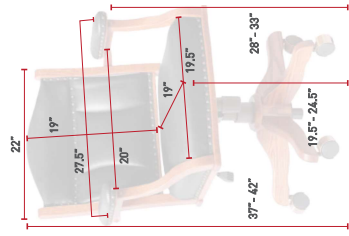

**DC55**  
Back View  
Maple  
OCS-113 Michael's  
L210 Black Leather

**DC55**  
Desk Chair  
Maple  
OCS-113 Michael's  
L210 Black Leather

**DCL56**  
Desk Chair with Low Back  
Brown Maple  
OCS-122 Cocoa  
L210 Black Leather