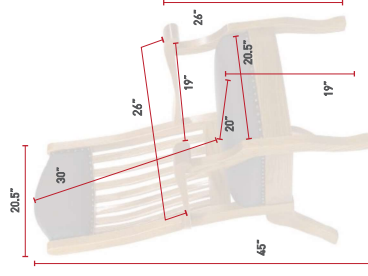

KLC95
King Lounge Chair
Oak
OCS-110 Medium
L210 Black Leather