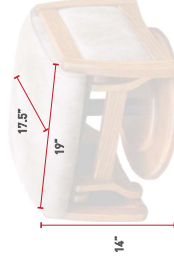

LS646
London Swivel Glider
Oak
OCS-117 Asbury
L110 Lazy Gray Leather
Platform Base