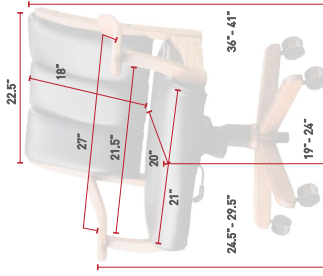

MS62
Midland Desk Side Chair
Cherry
OCS-113 Michael's
L325 Cinnamon Leather