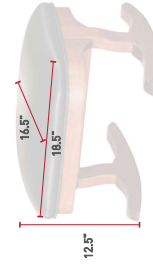

This footrest is specifically designed with the desk chair user in mind, providing a lift for feet to get better circulation in legs. After all... work and comfort should go hand in hand.

This footstool is very popular and is our best seller. Providing much needed rest for feet that have to reach to touch the floor. Apply to any seating setting, Gliders, Rockers, Desk Chairs, Dining Chairs.

TR14
Terry Footstool (Non-Rocking)
Brown Maple
OCS-228 Rich Tobacco
L210 Black Leather