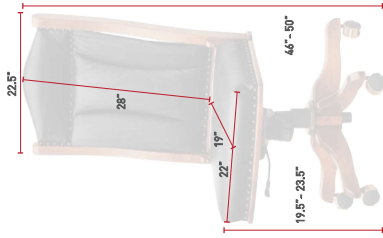

SC60
Side Desk Chair
Oak
OCS-110 Medium
L435 Strawberry Leather
(Optional Nail Trim) G: Black
*see nail trim on page 13