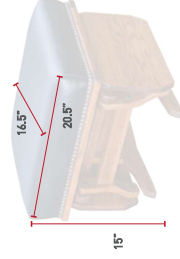

M0220-SO
Mission Ottoman
Solid Sides
Maple
OCS-230 Onyx
C8-43 Chrom Crypton Fabric
Runner Base