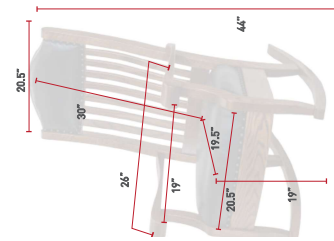

### WEIGHT LIMIT

ROCKERS & FOOTSTOOLS

[ 52 ] BUCKEYE ROCKERS, CAREFULLY CRAFTED.

**AR35**  
Back View  
QSWO  
OCS-228 Rich Tobacco  
R1-113 Pumpkin Revolution Fabric

**AR35**  
Auntie's Rocker  
Oak  
OCS-117 Asbury  
LZ10 Black Leather