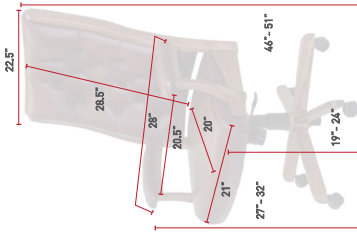

**ED57**  
 Edelweiss Arm Desk Chair  
 Maple  
 OCS-117 Asbury  
 L310 Texas Leather

**ED57**  
 Back View  
 Oak  
 OCS-107 Washington Cherry  
 L347 Copper Leather

**CET59**  
 Clark Executive Chair (Tufted)  
 Brown Maple  
 OCS-228 Rich Tobacco  
 L210 Black Leather