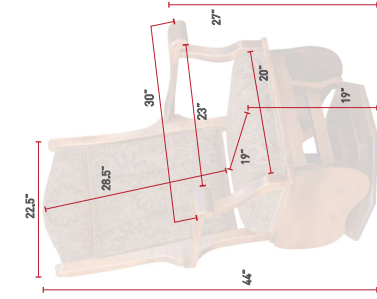

SPG47 WIDE
Back View
Oak
OCS-113 Michaels
L210 Black Leather
Platform Base