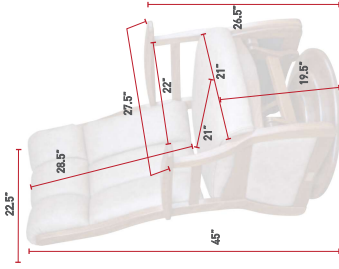

### WEIGHT LIMIT

**PHSG41**  
Back View  
Brown Maple  
OCS-226 Coffee  
L310 Texas Leather

**PHSG41**  
Paris High Back Swivel Glider  
Oak  
OCS-112 Provincial  
L310 Texas Leather

**SHSG43**  
Sierra High Back Swivel Glider  
Oak  
OCS-121 Smoke  
29-11 Callaway Fabric