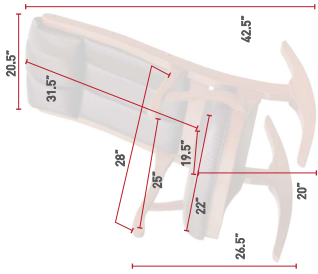

LNR18
Lincoln Rocker
Maple
OCS-228 Rich Tobacco
1076-B Elk Fabric