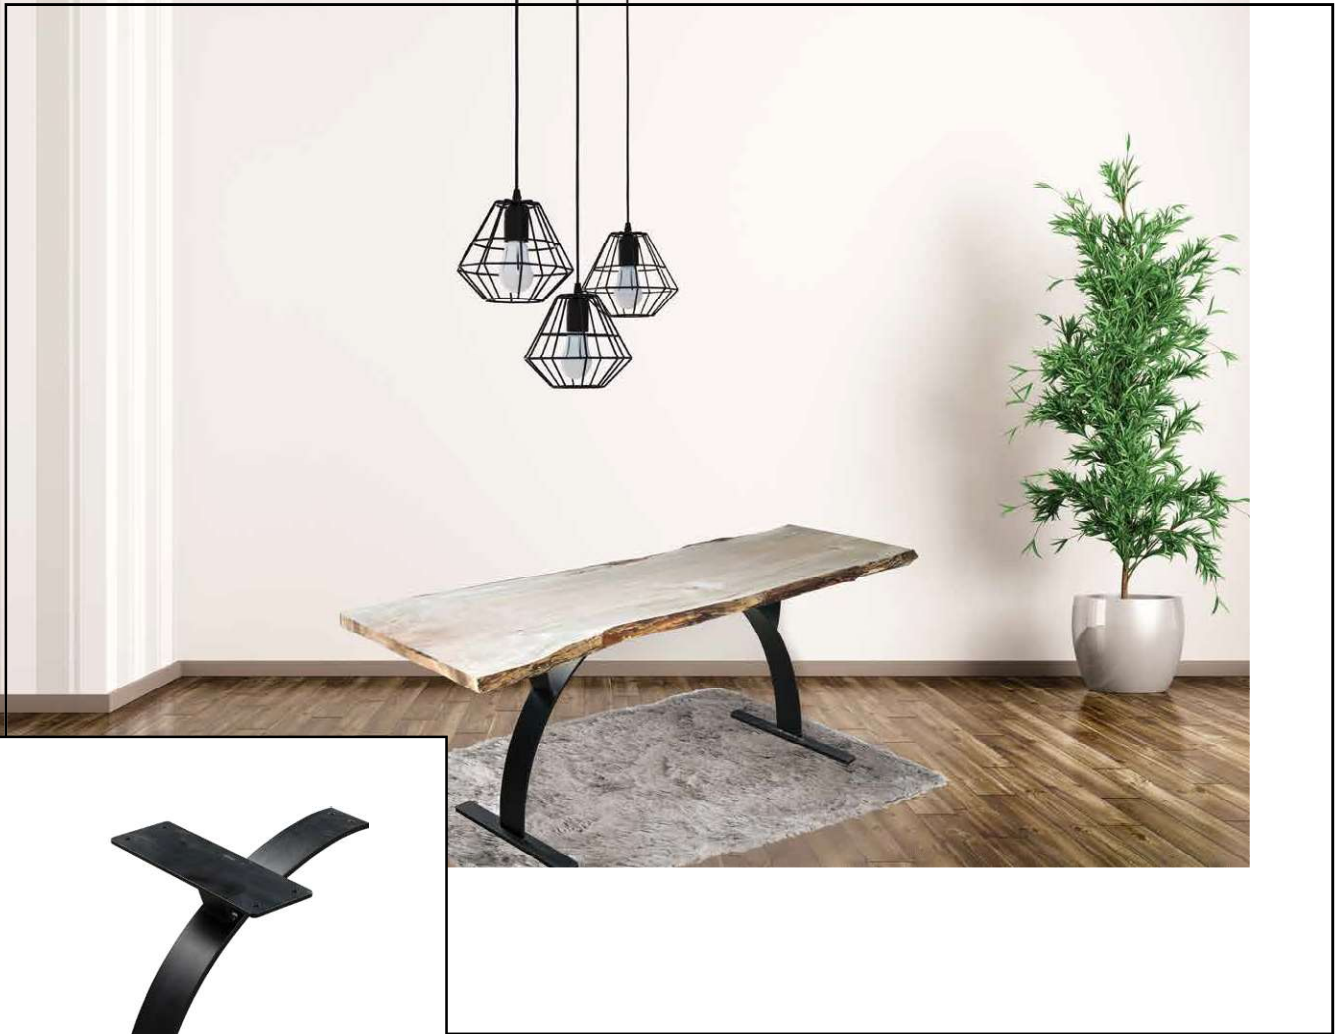

2400 - 50
DINING TABLE

>also available in end table, coffee table,
and bench table

>all bases have a durable powder coating

>standard color is black

>other colors are available on request

>all bases can be enlarged, reduced or
customized to fit your needs

ARCHITECT 2400 SERIES