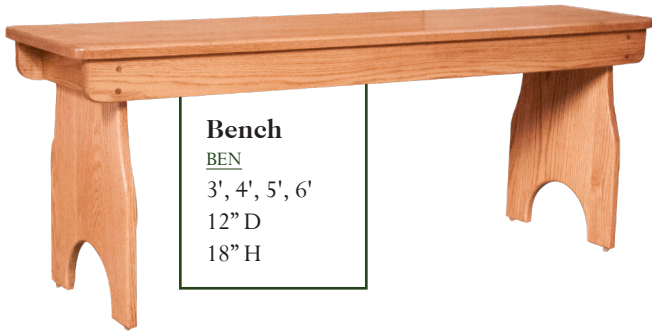

BENCHES

Bench
BEN
3', 4', 5', 6'
12" D
18" H