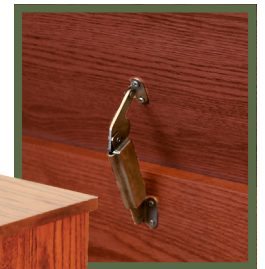

Personal Hall Seat
PHS
18¼" W x 68" H x 19" D
Inside Storage Depth: 7"

storage
detail

BENCHES

Bench
BEN
 3', 4', 5', 6'
 12" D
 18" H

Bench - Mission
BENM
 3', 4', 5', 6'
 12½" D
 18" H

open

Flip Top Bench
FTBEN
 3', 4', 5', 6'
 13" D
 18" H
 7" storage