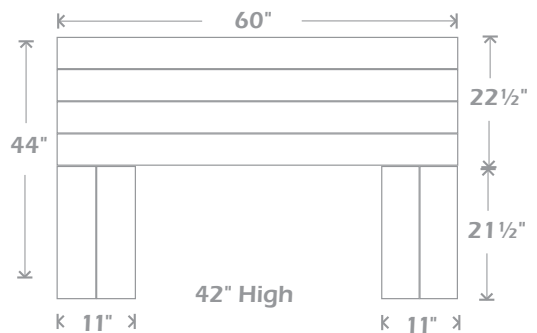

SI200
Serving Island
Umbrella hole is optional
Pictured in Birch & Brazillion Walnut
Chairs not included