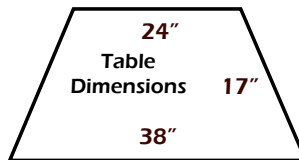

## Tete-A-Tete

C111

22" Classic Beach Tete-A-Tete  
Chairs are 32" w x 38" h  
Pictured in Brown & Weatherwood

Also available  
C151  
Classic Leisure Tete-A-Tete

Center Table slides out  
for easy conversion to  
individual chairs