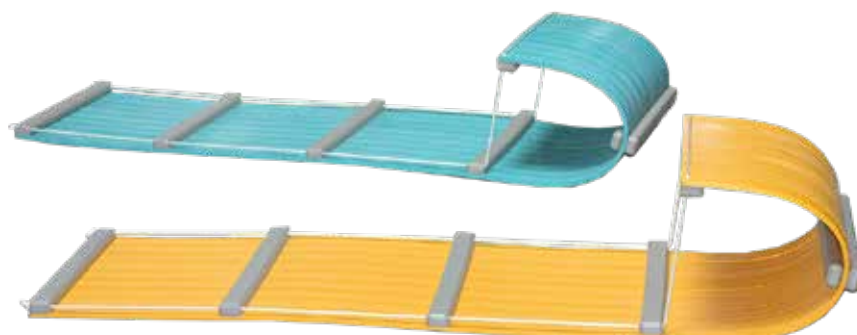

SL4
4' Toboggan