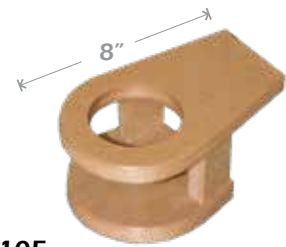

## Tete-A-Tete

C111

22" Classic Beach Tete-A-Tete  
Chairs are 32" w x 38" h  
Pictured in Brown & Weatherwood

Also available  
C151  
Classic Leisure Tete-A-Tete

Center Table slides out  
for easy conversion to  
individual chairs

C114  
22" Classic Dining  
Tete-A-Tete  
Chairs are 32" w x 44" h  
Pictured in Black & Cherry

Tete-A-Tetes are our regular styles made for two! These cute sets are beckoning - so go ahead and relax with someone else. The Tete-A-Tetes have a functional table attached in between to allow space for an umbrella, beverage or book. Table slides out for easy transport or to simply use as individual chairs.

# CLASSIC

**C110**  
22" Classic Beach Chair  
32"w x 38"h  
Seat Height - 14¾"  
Pictured in Yellow & Green

**C109**  
18" Classic Ottoman  
18"w  
Pictured in Yellow & Green  
17¾"w x 12"h x 17"d

**C105**  
Classic Cupholder