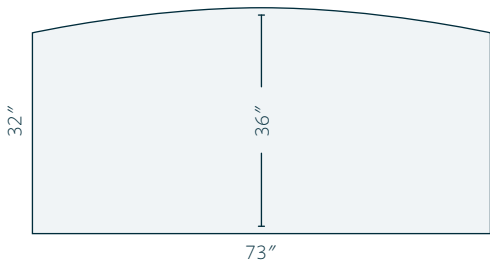

Shown in Brown Maple with Manchester stain

Executive Desk Item #: LA-BKY-150-EX

Features

2 file drawers, 4 storage drawers, and keyboard drawer with flip down front. Standard with a finished back.

- 73" w x 36" d x 30" h
- Hardware: P2280-SN pulls & 53005-G10 knobs
- Wood: Brown Maple with Almond stain

Powered Lift Top

Available in all executive and double pedestal desks. Adjustable from 30" to 49". See price list for options and pricing.