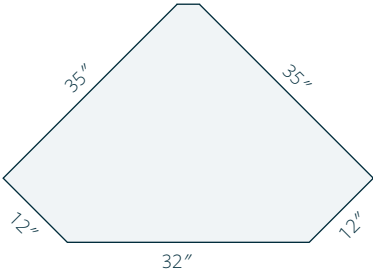

Corner Writing Desk Item #: LA-MI-3535-CRD

Features

Can be used as a TV stand.

- 35" w x 35" w x 30" h
- Hardware: D529-A
- Wood: Rustic Cherry with Vintage Antique stain