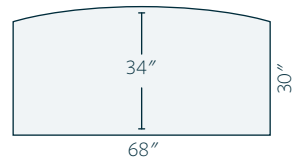

Executive Desk Item #: LA-OWD-2008-EX

Features

2 file drawers, 4 storage drawers, & in pencil drawer in knee space.

- 68" w x 34" d x 30" h overall
- Hardware: 2981-ORB
- Wood: QSWO with Almond stain