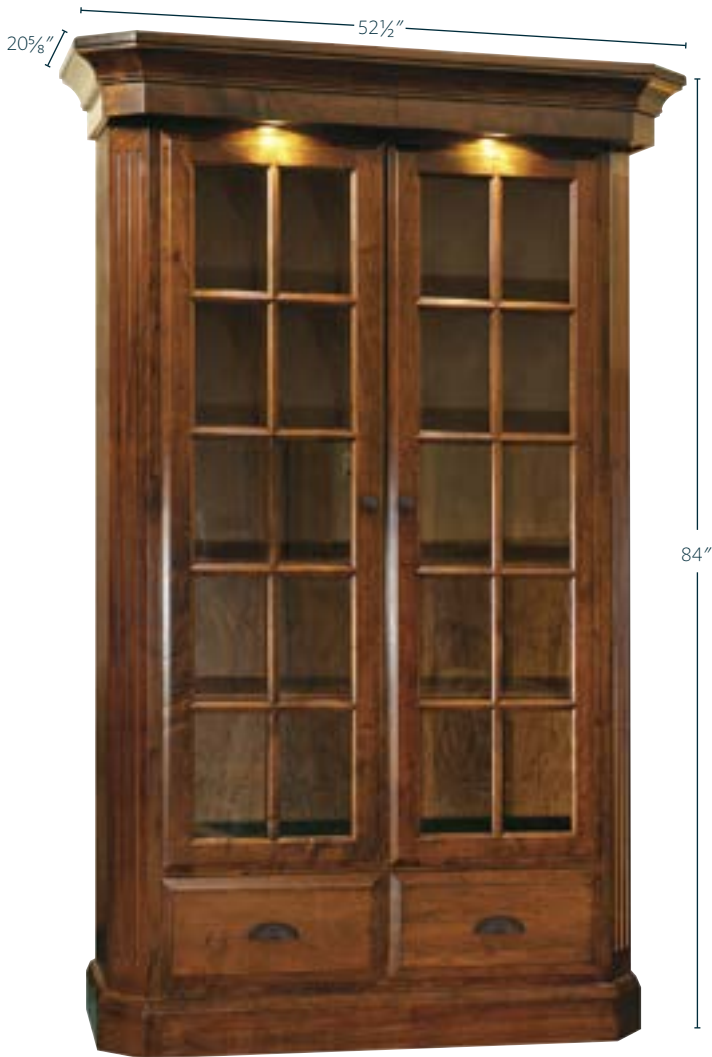

Bookcase Item #: LA-SAT-2035-BK

Features

- 52 1/2" w x 20 5/8" d x 84" h
- Hardware: 36640-ORB pulls & 53012-ORB knobs