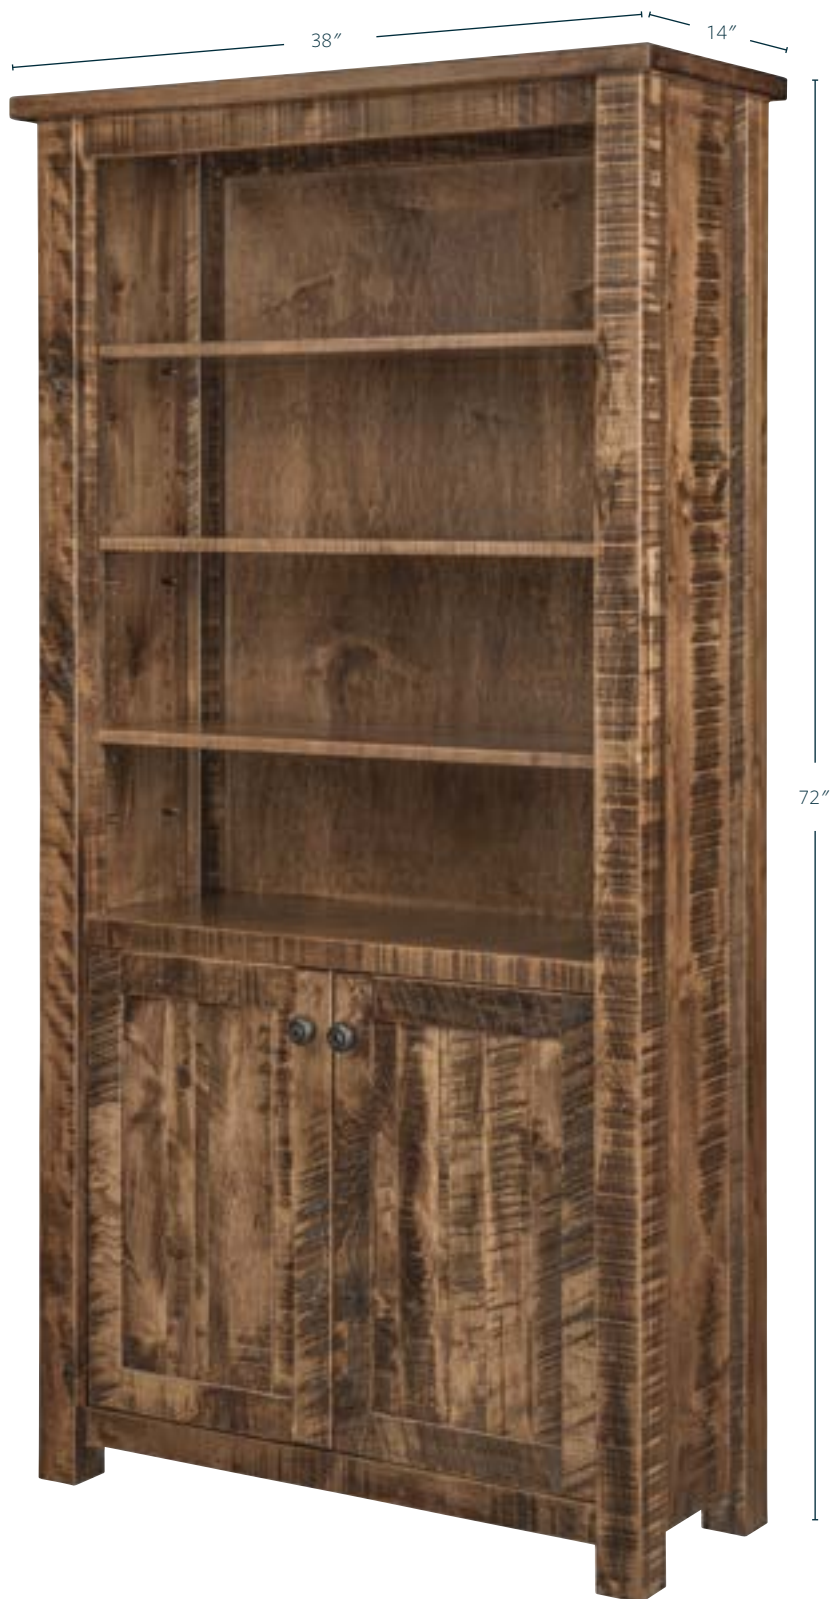

AB-301 Glass

Bookcase Item #: LA-ELP-3872-WD-RS

Features

4 adjustable shelves and 2 doors.

- Overall: 14"d x 38"w x 72"h
- Case: 13"d x 36"w x 72"h
- Shelves: 11"d x 32 $\frac{3}{4}$ "w
- Hardware: P3003-BL
- Wood: Rustic-Sawn Brown Maple with Almond stain & low sheen finish

Also Available

- 48"h (LA-ELP-3848-WD-RS)
- 60"h (LA-ELP-3860-WD-RS)
- 84"h (LA-ELP-3884-WD-RS)
- 48"h (LA-ELP-3848-BK-RS) no doors
- 60"h (LA-ELP-3860-BK-RS) no doors
- 72"h (LA-ELP-3872-BK-RS) no doors
- 84"h (LA-ELP-3884-BK-RS) no doors