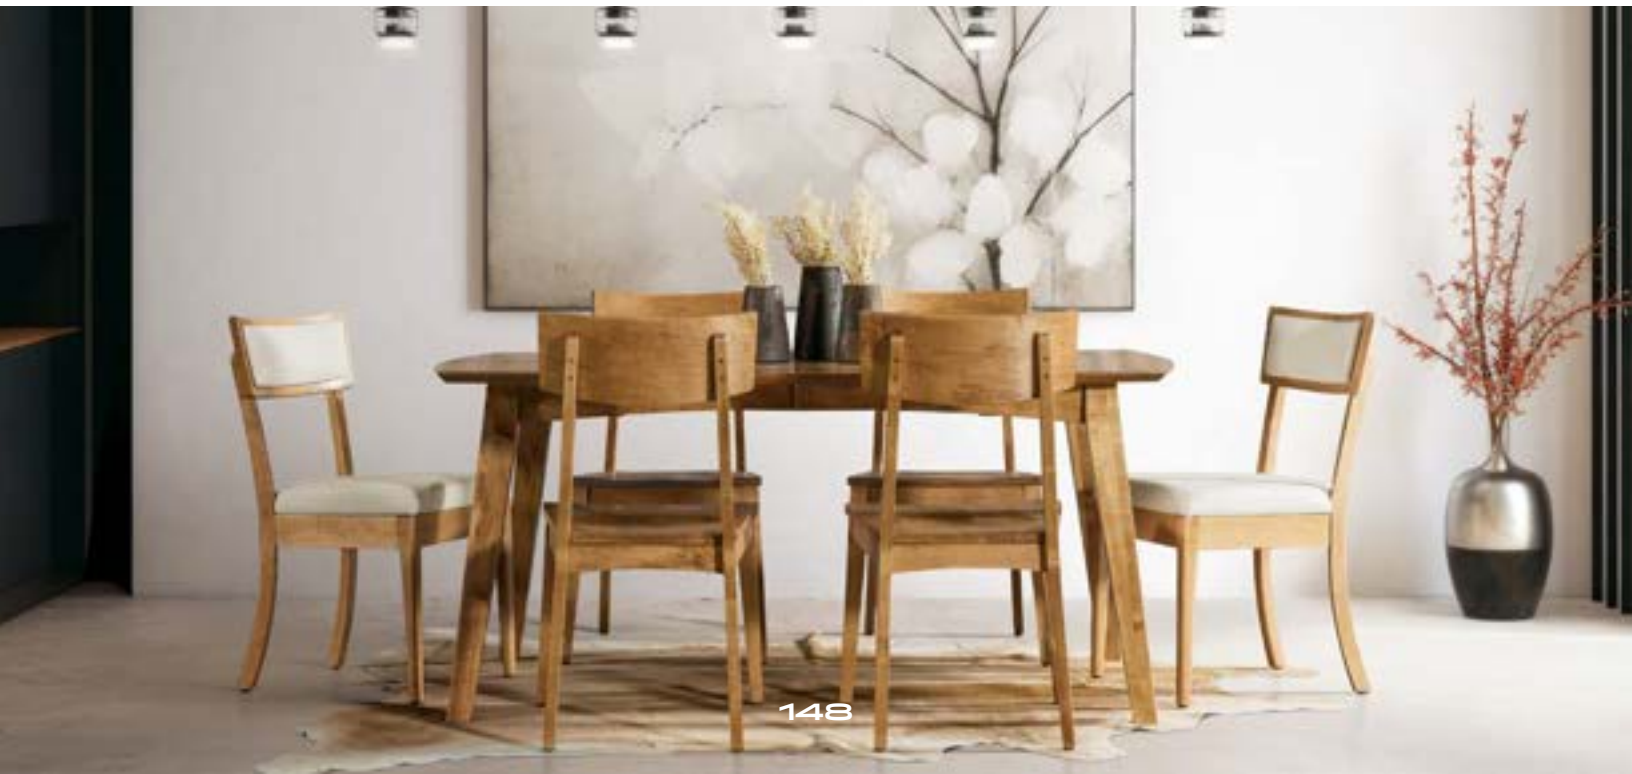

Monaco

- Side
- Arm
- Swivel Bar Stool
- Stationary Bar Stool
- Desk Chair

*Chair shown in
1/4 Sawn White
Oak with
FC-42000 Almond
stain with R1-105
Black fabric.*

Side Chair

overall: 18.5"w x 21.5"d x 34.5"h
seating: 18.5"w x 17"d
seat height: 20"
back height from seat: 15.5"