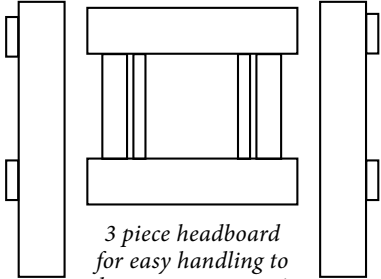

SENIOR BED

*3 piece headboard
for easy handling to
the room you want it*

QUEEN SIZE BED . UWW-207

71" W x 81" H

SHOWN IN ROUGH SAWN BROWN MAPLE
WITH FC-42000 ALMOND

TIMBERLAND

JUNIOR BED

*3 piece headboard
for easy handling to
the room you want it*