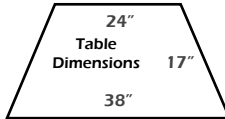

CLASSIC

Tete-A-Tete

C111

22" Classic Beach Tete-A-Tete

Chairs are 32" w x 38" h

Pictured in Brown & Weatherwood

Also available

C151

Classic Leisure Tete-A-Tete

Center Table slides out
for easy conversion to
individual chairs

C114

22" Classic Dining
Tete-A-Tete

Chairs are 32" w x 44" h

Pictured in Black & Cherry

Tete-A-Tetes are our regular styles made for two! These cute sets are beckoning - so go ahead and relax with someone else. The Tete-A-Tetes have a functional table attached in between to allow space for an umbrella, beverage or book. Table slides out for easy transport or to simply use as individual chairs.