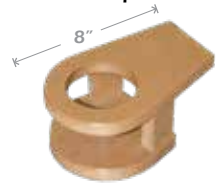

C105
Classic Cupholder