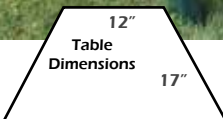

Center Table slides out for easy
conversion to individual chairs