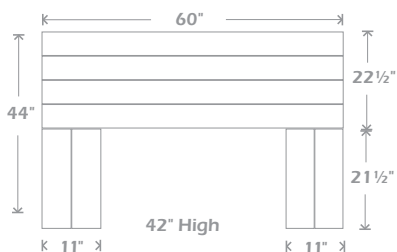

S1200
Serving Island
Umbrella hole is optional
Pictured in Birch & Brazillion Walnut
Chairs not included