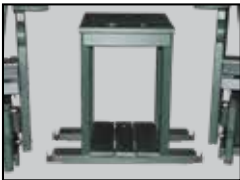

RB88
4' Rollback Loveseat
53" w x 41" h
Pictured in Dark Gray

ROLLBACK

RB89
22" Rollback Swivel Glider
41"h x 28"w
Pictured in Brown

RB83 22" Rollback Glider
41"h x 28"w
Pictured in Green

Settees are easily disassembled for transporting or to use as individual components. No tools needed