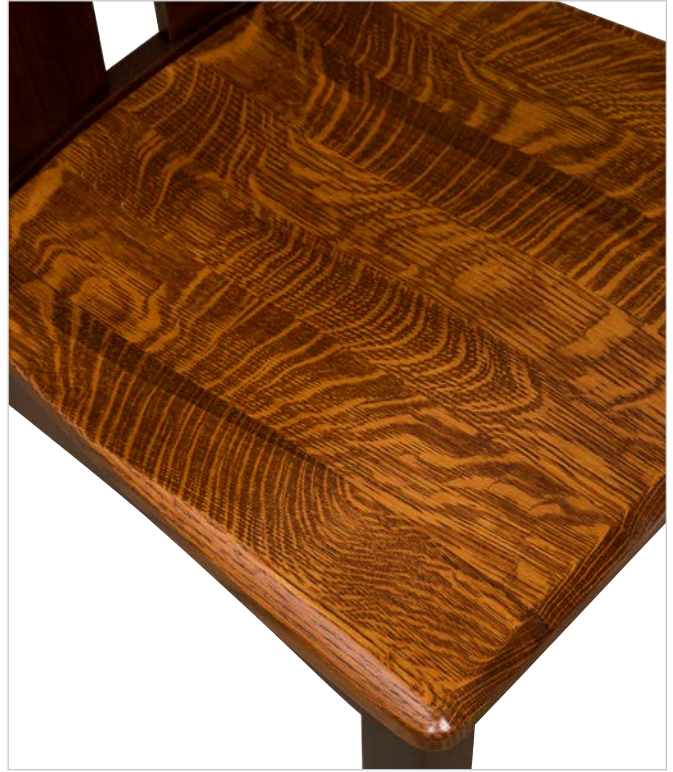

Ouray
Side & Arm
Oak,
Brown Maple,
QSWO,
Rustic Hickory,
Rustic Cherry

Utica
Side & Arm
Oak,
Brown Maple,
QSWO,
Rustic Hickory,
Rustic Cherry

SEAT OPTIONS

AVAILABLE ON ALL CHAIRS

Benton Scoop Seat
Option

Breadboard Seat
Option

Benton Scoop Seat Option
with Round Over Edge

Saddle Scoop Seat Option
with Round Over Edge

Deep Scoop Seat Option
with Round Over Edge

FOOT REST OPTIONS

NOTE:
Bar Stool Weight Limit
250 lbs.

Lincoln 24" Swivel