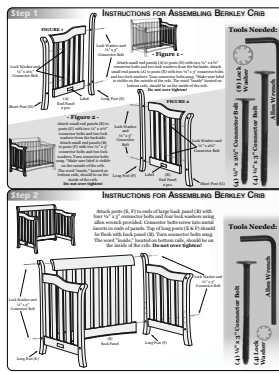

Stage 1 Crib

Use as a crib for newborn to toddler stage.

Stage 2 Toddler Bed

Use as a day bed for toddlers to preschoolers.

Stage 3 Double Bed

Use as a full bed from preschool through adulthood.

••• Quality Craftsmanship

Old Town Oak, LLC furniture is handcrafted in Topeka, Indiana, and every piece is signed by the artisan, Marlin Miller. Tool and hardware kit comes standard attached to every crib spring with easy to read and understand instructions. Panels are specially marked for ease of assembly. All beds are made with mortise & tenon joints, steel inserts, and decorative bronze connector bolts.