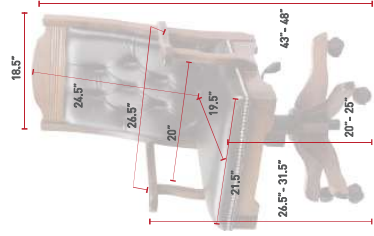

MDC255
Mission Desk Chair
Cherry
OCS-117 Asbury
L210 Black Leather

MSC260
Mission Side Desk Chair
Cherry
OCS-119 Cappuccino
L725 Navy Leather

MSC260
Back View
Oak
OCS-110 Medium
L347 Copper Leather

SEAC340
 Back View
 Brown Maple
 OCS-117 Asbury
 L210 Black Leather
 (Optional Nail Trim) H: Zinc
 *see nail trim on page 13