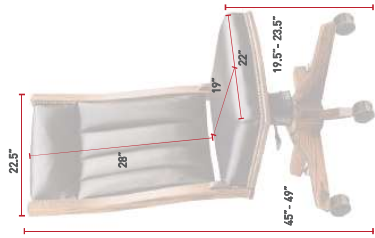

MSC260
Mission Side Desk Chair
Cherry
OCS-119 Cappuccino
L725 Navy Leather