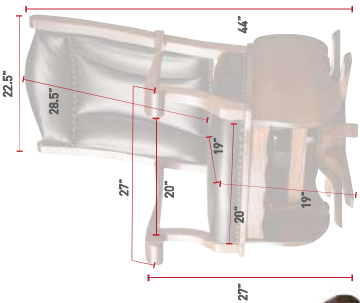

SPG647 WIDE

Swivel Glider Wide
Cherry
OCS-117 Asbury
L310 Texas Leather
Platform Base

SPG647

Back View
Oak
OCS-102 Fruitwood
L310 Texas Leather
Platform Base

SPG647 WIDE

Back View
Oak
OCS-113 Michaels
L210 Black Leather
Platform Base