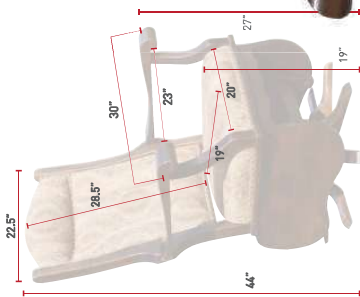

SG645 WIDE
Back View
Oak
OCS-117 Asbury
L525 Nutmeg Leather
8 Leg Base