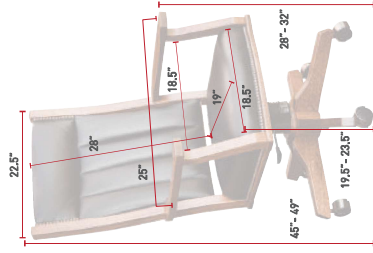

MOC250
Mission Office Chair
Oak
OCS-136 Graystone
LZ10 Black Leather