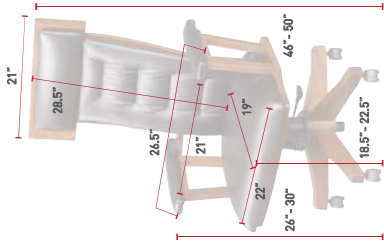

LDC58
London Arm Desk Chair
Q5W0
OCS-113 Michael's
L210 Black Leather