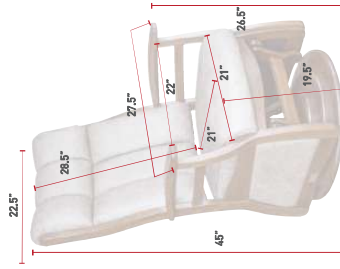

GLIDERS Models with Non-Swivel Base

- BG40
- MG240

WEIGHT LIMIT

GLIDERS & OTTOMANS

[62] BUCKEYE ROCKERS, CAREFULLY CRAFTED.

PHSG41
Back View
Brown Maple
OCS-226 Coffee
L310 Texas Leather

PHSG41
Paris High Back Swivel Glider
Oak
OCS-112 Provincial
L310 Texas Leather