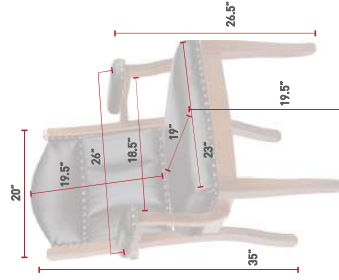

CLAL81
Client Arm Chair with Low Back
Oak
OCS-107 Washington
L210 Black Leather