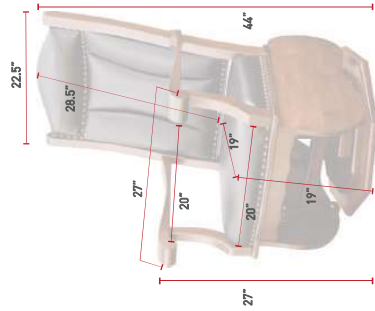

SPG647

Swivel Glider
Oak
OCS-102 Fruitwood
L310 Texas Leather
Platform Base