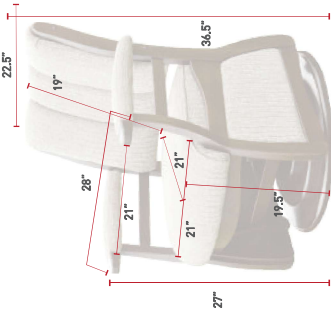

PLSG42
Paris Low Back Swivel Glider
Maple
OCS-230 Onyx
L120 Saloon Grey Leather