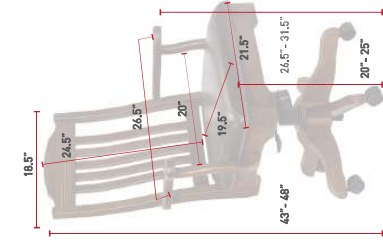

RDAC330
Royal Desk Arm Chair
Cherry
OCS-117 Asbury
L210 Black Leather