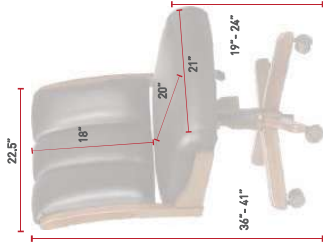

MS62
Midland Desk Side Chair
Cherry
OCS-113 Michael's
L325 Cinnamon Leather