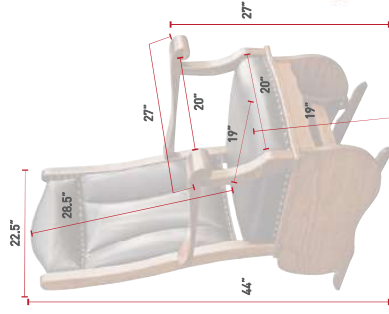

GLIDERS & OTTOMANS

[68] BUCKEYE ROCKERS, CAREFULLY CRAFTED.

GLIDERS & OTTOMANS

BUCKEYE ROCKERS, HEIRLOOM QUALITY. [69]

MG240-SL
Mission Glider
Slat Sides
QSWO
OCS-228 Rich Tobacco
L520 Mushroom Leather
Runner Base