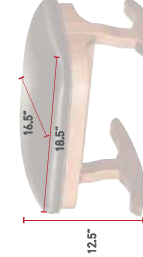

TM12
Tommy Footstool (Rocking)
Cherry
OCS-113 Michaels
L210 Black Leather