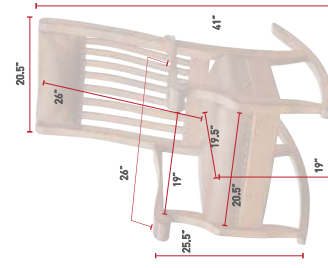

GR30 WIDE
Grandma's Rocker Wide
QSWO
OCS-113 Michaels
L345 Bronco Leather