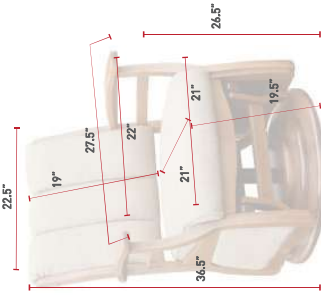

SLSG44
Sierra Low Back Swivel Glider
Oak
OCS-110 Medium
L130 Night-Sky Leather