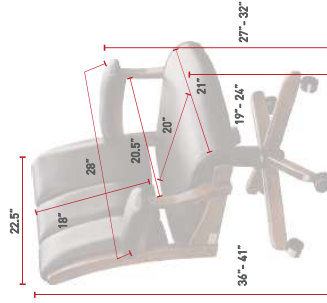

DESK & BAR CHAIRS

BUCKEYE ROCKERS. HERITAGE QUALITY. [25]

CE58
Back View
Oak
OCS-122 Cocoa
L315 Hazelnut Leather

CE58
Clark Executive Chair
Cherry
OCS-113 Michaels
L210 Black Leather

ED57
Edelweiss Arm Desk Chair
Maple
OCS-117 Asbury
L310 Texas Leather