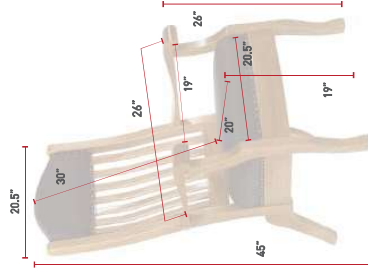

KLC95
King Lounge Chair
Oak
OCS-110 Medium
L210 Black Leather