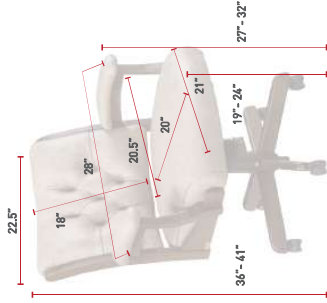

EDT53
Edelman Tufted Desk Arm Chair
Brown Maple
OCS-230 Onyx
L520 Mushroom Leather