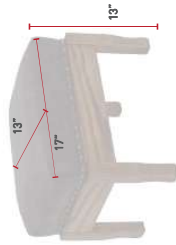

[58] BUCKEYE ROCKERS, CAREFULLY CRAFTED.

ROCKERS & FOOTSTOOLS

BUCKEYE ROCKERS, HEIRLOOM QUALITY. [59]

RS16
Resto Footrest
Oak
OCS-117 Asbury
Adjustable Angle Tilt
Title Top for Wear-Resistance

This footrest is specifically designed with the desk chair user in mind, providing a lift for feet to get better circulation in legs. After all... work and comfort should go hand in hand.