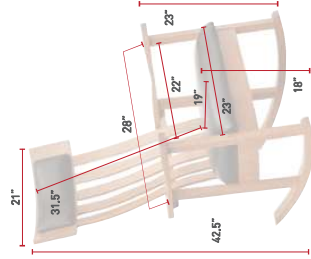

LD36
Back View
Oak
FC-11047 Ebony
L313 Moccasin Leather

LNR18
Lincoln Rocker
Maple
OCS-228 Rich Tobacco
1076-B Elk Fabric

LD36
London Rocker
Cherry
OCS-100 Natural
L345 Bronco Leather

ROCKERS & FOOTSTOOLS