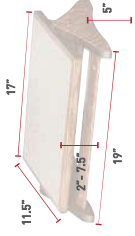

RS16
Resto Footrest
Oak
OCS-117 Asbury
Adjustable Angle Tilt
Title Top for Wear-Resistance

This footrest is specifically designed with the desk chair user in mind, providing a lift for feet to get better circulation in legs. After all... work and comfort should go hand in hand.