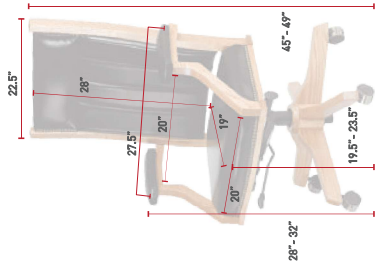

MSC260
Mission Side Desk Chair
Cherry
OCS-119 Cappuccino
L725 Navy Leather