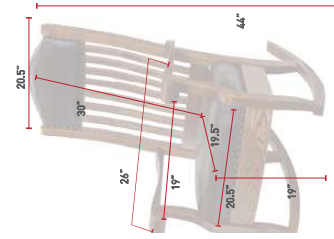

AR35 WIDE
Back View
QSWO
OCS-117 Asbury
L310 Texas Leather