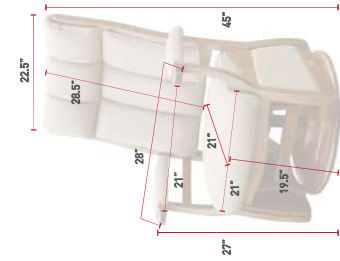

GLIDERS Models with Non-Swivel Base

- BG40
- MG240

WEIGHT LIMIT

GLIDERS & OTTOMANS

[62] BUCKEYE ROCKERS, CAREFULLY CRAFTED.

PHSG41
Back View
Brown Maple
OCS-226 Coffee
L310 Texas Leather

PHSG41
Paris High Back Swivel Glider
Oak
OCS-112 Provincial
L310 Texas Leather