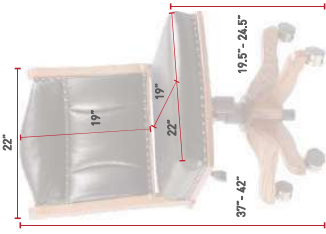

DCL56
Back View
Oak
OCS-113 Michael's
L210 Black Leather

SC60
Back View
Oak
OCS-102 Fruitwood
L310 Texas Leather

SC60
Side Desk Chair
Oak
OCS-110 Medium
L435 Strawberry Leather
(Optional Nail Trim) C: Black
*see nail trim on page 13