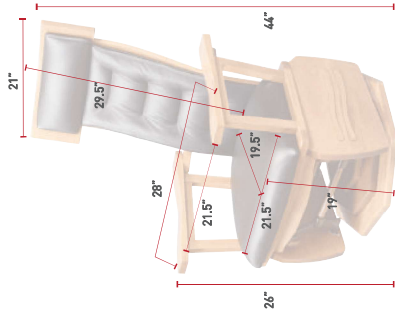

LSG46
London Swivel Glider
Oak
OCS-117 Asbury
L110 Lazy Grey Leather
Platform Base