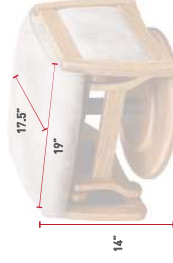

LSG46
London Swivel Glider
Oak
OCS-117 Asbury
L110 Lazy Grey Leather
Platform Base