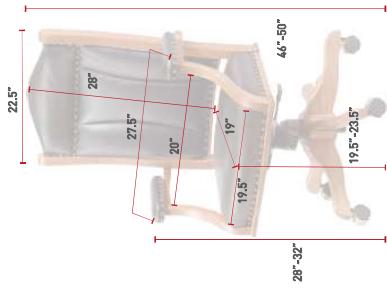

DC55
Desk Chair
Maple
OCS-113 Michael's
L210 Black Leather