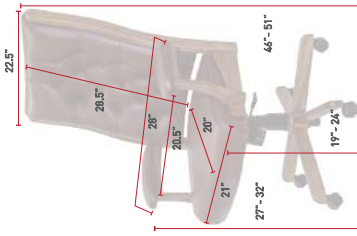

CET59
Clark Executive Chair (Tilted)
Brown Maple
OCS-228 Rich Tobacco
L210 Black Leather