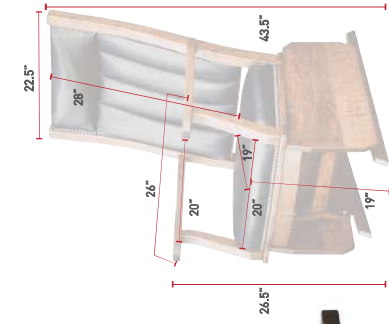

MG240-SL
Mission Glider
Slat Sides
QSWO
OCS-228 Rich Tobacco
L520 Mushroom Leather
Runner Base