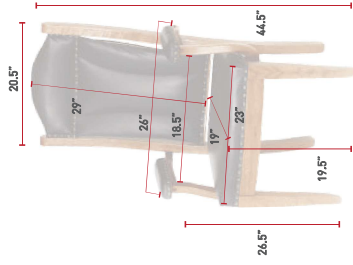

CL80
Client Arm Chair
Cherry
OCS-228 Rich Tobacco
L635 Hunter-Green Leather