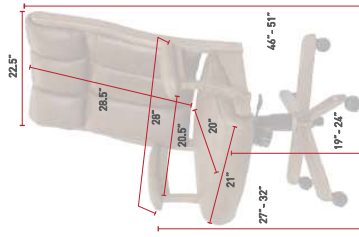

CE58
Clark Executive Chair
Cherry
OCS-113 Michaels
L210 Black Leather