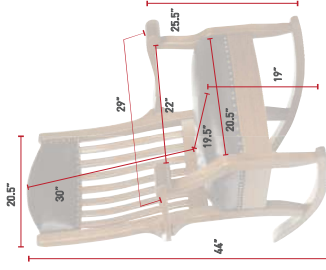

AR35 WIDE
Back View
QSWO
OCS-117 Asbury
L310 Texas Leather