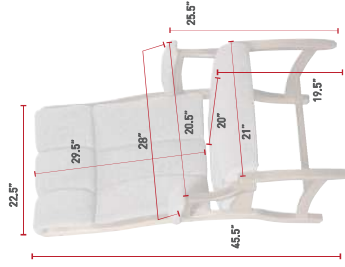

CCAC86
Clark Client Arm Chair
Brown Maple
OCS-122 Cocoa
34-33 Smoke Fabric