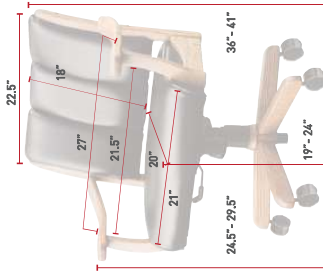

DESK & BAR CHAIRS

BUCKEYE ROCKERS, HEIRLOOM QUALITY. [29]

MS62
 Back View
 Cherry
 OCS-117 Asbury
 L210 Black Leather

MS62
 Midland Desk Side Chair
 Cherry
 OCS-113 Michael's
 L325 Cinnamon Leather

MD51
 Midland Arm Chair
 Oak
 OCS-113 Michael's
 L345 Bronco Leather