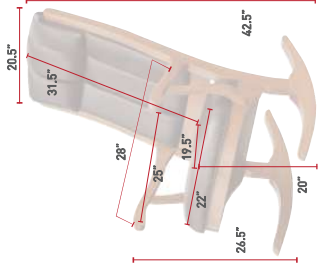

LD36
Back View
Oak
FC-11047 Ebony
L313 Moccasin Leather

LNR18
Lincoln Rocker
Maple
OCS-228 Rich Tobacco
1076-B Elk Fabric

LD36
London Rocker
Cherry
OCS-100 Natural
L345 Bronco Leather

ROCKERS & FOOTSTOOLS