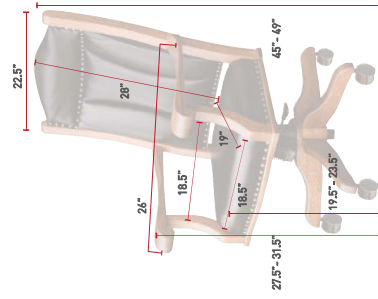

SCL61
Side Desk Chair with Low Back
Brown Maple
OCS-117 Asbury
L525 Nutmeg Leather

SCL61
Back View
Oak
OCS-113 Michaels
L210 Black Leather

OC50
 Back View
 Brown Maple
 OCS-228 Rich Tobacco
 LZ10 Black Leather
 (Optional Nail Trim) H: Zinc
 *see nail trim on page 13