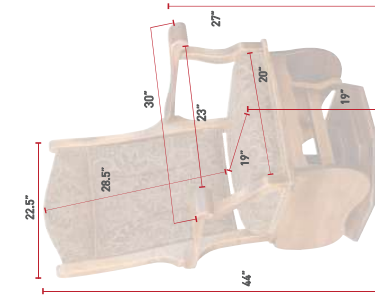

BG40
Back View
Cherry
OCS-113 Michaels
L435 Hunter Green
Runner Base

GLIDERS & OTTOMANS

[70] BUCKEYE ROCKERS, CAREFULLY CRAFTED.

GLIDERS & OTTOMANS

BUCKEYE ROCKERS, HEIRLOOM QUALITY. [71]

SPG647

Swivel Glider
Oak
OCS-102 Fruitwood
L310 Texas Leather
Platform Base