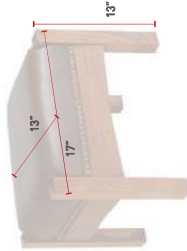

MF210
Mission Footstool
GSWO
OCS-113 Michael's
L210 Black Leather