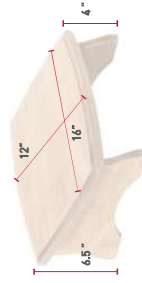

LT11
Little Tod Footstool
Maple
OCS-102 Fruitwood

This footstool is very popular and is our best seller. Providing much needed rest for feet that have to reach to touch the floor. Apply to any seating setting, Gliders, Rockers, Desk Chairs, Dining Chairs.