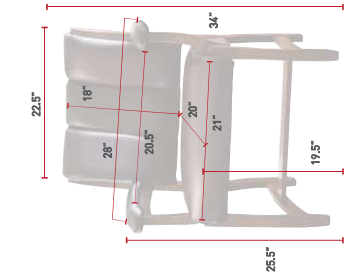

WOOD SPECIES

- Red Oak
- Cherry
- Quartersawn White Oak
- Brown Maple
- Elm
- Walnut
- Hickory

WEIGHT LIMIT

EL83
Back View
Cherry
OCS-113 Michaels
L210 Black Leather

CLIENT & LOUNGE CHAIRS

[46] BUCKEYE ROCKERS, CAREFULLY CRAFTED.