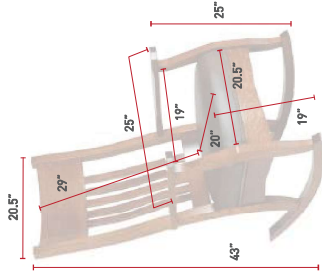

GR30
Back View
Oak
OCS-102 Fruitwood
3016-B Sandstone Fabric