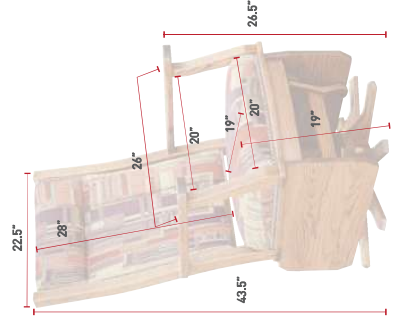

MSPG247-SL
Mission Swivel Glider
Slat Sides
QSWO
OCS-117 Asbury
L310 Texas Leather
Platform Base

GLIDERS & OTTOMANS

[68] BUCKEYE ROCKERS, CAREFULLY CRAFTED.

GLIDERS & OTTOMANS

BUCKEYE ROCKERS, HEIRLOOM QUALITY. [69]