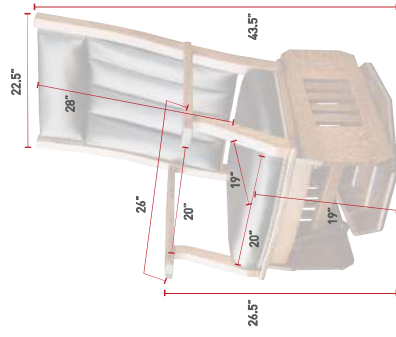

PLSG42
Paris Low Back Swivel Glider
Maple
OCS-230 Onyx
L120 Saloon Grey Leather

PLSG42
Back View
Oak
OCS-117 Asbury
C2-21 Canal Crypton Fabric

SLSG44
Back View
Cherry
OCS-104 Seely
C8-6 Twig Crypton Fabric