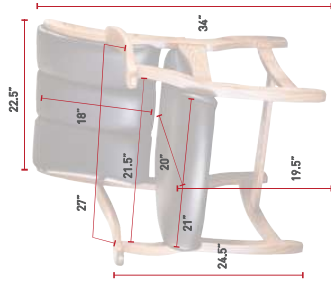

KLC95
King Lounge Chair
Oak
OCS-110 Medium
L210 Black Leather