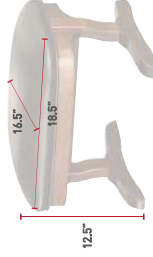

FT10
Footstool
Oak
OCS-117 Asbury
L310 Texas Leather

MF210
Mission Footstool
GSWO
OCS-113 Michael's
L210 Black Leather

LT11
Little Tod Footstool
Maple
OCS-102 Fruitwood

This footstool is very popular and is our best seller. Providing much needed rest for feet that have to reach to touch the floor. Apply to any seating setting, Gliders, Rockers, Desk Chairs, Dining Chairs.