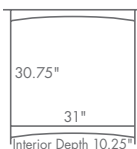

SPRINGHILL bookcases

STANDARD FEATURES

- Available in 3', 4', 5' and 6' heights
- All fully adjustable shelving
- Mission style has 1" rectangular top
- Tops are 38" wide and 12" deep

DIMENSIONS

SH36BC

- 38" w x 12.25" d x 37.25" h

SH48BC

- 38" w x 12.25" d x 49.25" h