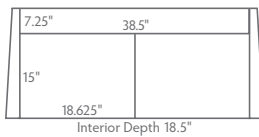

DIMENSIONS

MCSB2149TV

- 49" w x 21" d x 29.5" h

MCSB2160TV

- 60" w x 21" d x 29.5" h