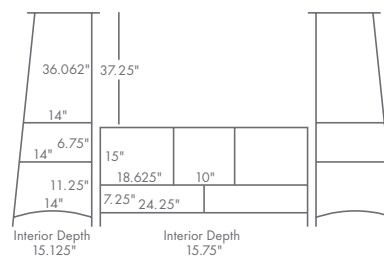

McCOY TV unit

STANDARD FEATURES

TOWER UNITS:

- Two glass shelves inside each door
- One CD - DVD accessible drawer
- One touch light system per unit
- Soft close, concealed salice hinges (not shown)
- Clear glass in doors
- Full extension ball bearing slides

MIDDLE (TV) UNIT:

- Two CD - DVD accessible drawers
- One adjustable shelf inside each drawer
- Dovetailed maple drawer boxes
- Premium soft close undermount slides
- Smoked glass in doors (lightly smoked for easy remote operation)

DIMENSIONS

TOWER UNITS:

- 24.5" w top size x 19" d x 67.25" h
- 22" w x 16.75" d at base
- 14" w x 15" d x 36" h inside door
- 12" w x 13" d x 5.875" h inside CD-DVD drawer

MIDDLE (TV) UNIT:

- 56" w x 18" d x 29.5" h
- 22" w x 12.75" d x 5.875" h inside drawers
- 19.5" w x 14.875" d x 15" h inside outer two glass doors
- 11" w x 14.875" d x 15" h inside middle door

- Total Width for all Three Pieces: 100"
- Total Height for all Three Pieces: 67.25"

These pieces can be easily purchased separately or as one unit. They are not fastened to each other, but rather pushed up against each other.

shown in quarter-sawn white oak; Michael's Cherry stain; #3 hardware standard hardware shown, please see page 177 for more options