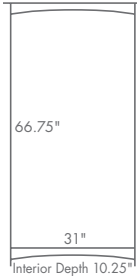

SH72BC

shown in quarter-sawn white oak; Michael's Cherry stain

OFFICE