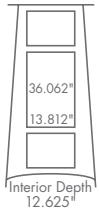

McCOY clocks

STANDARD FEATURES

- Fully finished back
- Two .25" glass plate grooved shelves (MC1DRWCLKGL)
- Curio light (MC1DRWCLKGL)

DIMENSIONS

MC1DRWCLKGL (glass panel door)

MC1DRWCLK (wood panel door)

- 24.5" w x 16.5" d x 76.5" h

*all shown in quarter-sawn white oak; Michael's Cherry stain; #3 hardware
standard hardware shown, please see page 177 for more options*

BENCHES/
PLANT STANDS