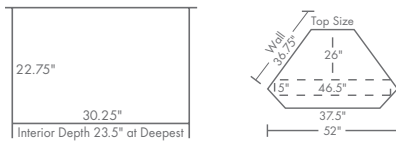

DIMENSIONS

MCCNRTV

- 52" w x 26" d x 29.5" h

MCCNRTV

*shown in quarter-sawn white oak; #3 hardware
standard hardware shown, please see page 177 for more options*

QUINCY

TV corner cabinet

STANDARD FEATURES