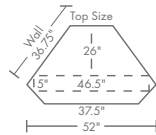

- 1" thick tops
- 3 adjustable shelves
- Smoked glass in doors (lightly smoked for easy remote operation)
- Soft close, concealed salice hinges (not shown)

DIMENSIONS

LMCNRTV

- 52" w x 26" d x 29.5" h
- Inside cabinet: 23.5" d