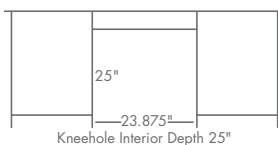

SH3164CDTP

DIMENSIONS

SH3164CDTP

- 64" w x 31" d x 30" h

SH3164PNNT

- 64" w x 31" d x 30.75" h

SH3164PNTP

- 64" w x 31" d x 30.75" h
- Width between topper drawers:
25" between tops
26.5" between upright pieces