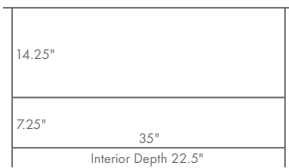

QUINCY

TV corner cabinet

STANDARD FEATURES

- 1" thick top
- Premium soft close undermount slides
- Dovetailed maple drawer boxes
- Smoked glass in doors (lightly smoked for easy remote operation)
- DVD accessible drawer
- One adjustable shelf
- Soft close, concealed salice hinges (not shown)

DIMENSIONS

QCNRTV

- 60" w x 26" d x 29.5" h

QCNRTV

shown in rustic cherry; FC-N3173 New Carrington stain; #2 hardware
standard hardware shown, please see page 177 for more options