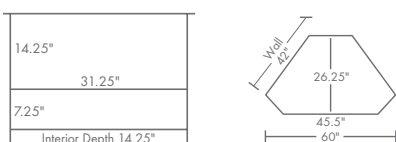

DIMENSIONS

CDCNRTV

- 60" w x 26" d x 29.5" h

CDCNRTV

shown in brown maple; CF7992 Asbury stain; #8-12 hardware
standard hardware shown, please see page 177 for more options

LANDMARK

TV corner cabinet

STANDARD FEATURES