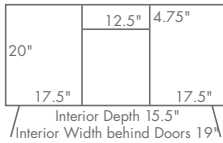

CENTURY TV cabinet

STANDARD FEATURES

- Detailed mid-century look
- Smoked glass in doors (lightly smoked for easy remote operation)
- One adjustable shelf inside each door
- Full extension undermount slides
- Dovetailed maple drawer boxes
- Inside door: 19" w x 16" d x 20" h

DIMENSIONS

CE1854TV

- 54" w x 18" d x 30" h

CE1854TV

shown in brown maple; FC9090 Chocolate Spice stain; #54 & 55 hardware
standard hardware shown, please see page 177 for more options