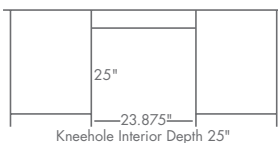

SH3164CDTP

DIMENSIONS

SH3164CDTP

- 64" w x 31" d x 30" h

SH3164PNNT

- 64" w x 31" d x 30.75" h

SH3164PNTP

- 64" w x 31" d x 30.75" h
- Width between topper drawers:
25" between tops
26.5" between upright pieces