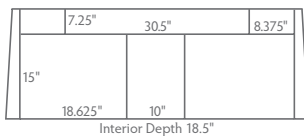

MCSB2160TV