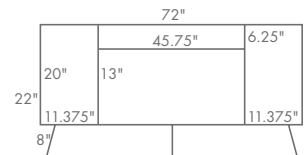

CENTURY

sound bar TV cabinet

STANDARD FEATURES

- 1" Thick solid 45° mitre locked case of cabinet
- Salice soft close 3 way adjustable concealed hinges
- Smoked grey glass in center 2 doors
- 2 Cord slots in back behind center 2 doors
- 1 Cord hole in center of sound bar area (back)
- 1 Adjustable shelf clearance cut-out in back for cords in center section
- 2 Adjustable shelves behind each outside door
- 4 Mid Century Modern tapered legs that are tenoned into bottom for added support
- 1 Threaded removable center leg located towards back center for added support in middle

DIMENSIONS

CE1872TV

- 72"w x 18"d x 30"h
- Height from the floor to the bottom of the cabinet - 8"
- Depth of cabinet inside - 15.875"
- Dimensions behind outside wood doors - 11.375"w x 15.875"d x 20"h
- Dimensions behind middle glass doors - 45.75"w x 15.875"d x 13"h
- Sound bar area - 45.75"w x 16.75"d x 6.25"h
- Center cord hole in sound bar area (diameter) - 2"
- Cord slot size behind glass doors - 2"w x 10"h
- Outside section adjustable shelf dimensions - 11.125"w x 14.25"d
- Center section adjustable shelf dimensions - 45.5"w x 14.25"d

CE1872TV

shown in brown maple; FC 42633 Manchester stain; #58 hardware
standard hardware shown, please see page 177 for more options