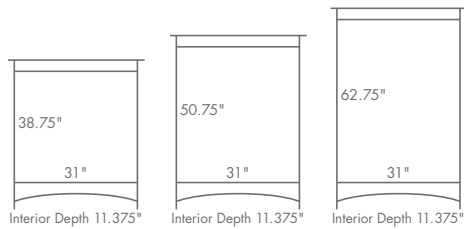

DIMENSIONS

MS48BC

- 39.5" w x 13.125" d x 49.25" h

MS60BC

- 39.5" w x 13.125" d x 61.25" h

MS72BC

- 39.5" w x 13.125" d x 73.25" h

MS48BC shown in walnut; FC 10944 Tavern stain – MS72BC shown in quarter-sawn white oak; FC 10901 Golden Brown stain