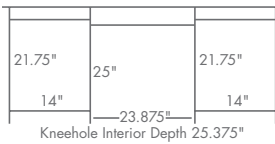

MGTOPBB

TOPPER STANDARD FEATURES

- Removable center cubby hole dividers
- Springhill style toppler, with ginkgo leaf inlay, is also available for Morgan Desk (MGTOPSH)

DIMENSIONS

MG3165PNNT

- 65" w x 31" d x 30.75" h