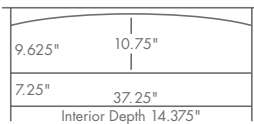

DIMENSIONS

SKO48TV

- 48" w x 18" d x 26.25" h
- 40.75" w x 14.375" d shelf size without front lip

SKO60DRS

- 60" w x 18" d x 26.25" h
- 52.75" w x 14.375" d shelf size without front lip

SKO60TV

- 60" w x 18" d x 26.25" h
- 52.75" w x 14.375" d shelf size without front lip