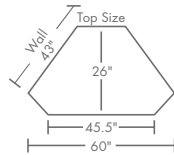

QUINCY

TV corner cabinet

STANDARD FEATURES

- 1" thick top
- Premium soft close undermount slides
- Dovetailed maple drawer boxes
- Smoked glass in doors (lightly smoked for easy remote operation)
- DVD accessible drawer
- One adjustable shelf
- Soft close, concealed salice hinges (not shown)

DIMENSIONS

QCNRTV

- 60" w x 26" d x 29.5" h

QCNRTV

shown in rustic cherry; FC-N3173 New Carrington stain; #2 hardware
standard hardware shown, please see page 177 for more options