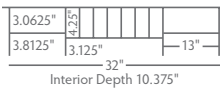

MG3165PNNT