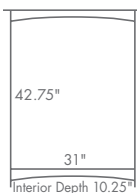

SH60BC

- 38" w x 12.25" d x 61.25" h