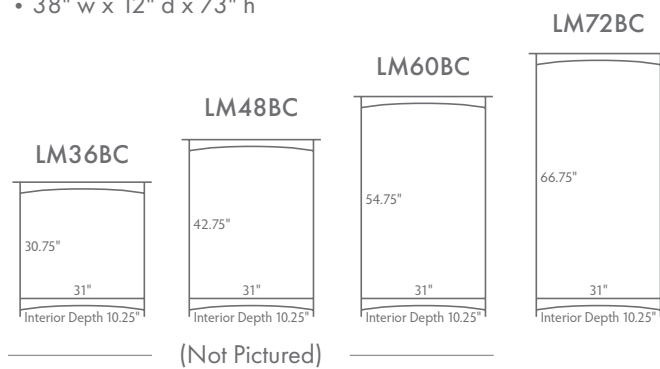

LM48BC

- 38" w x 12" d x 49" h

LM60BC

- 38" w x 12" d x 61" h

LM72BC

- 38" w x 12" d x 73" h

LM72BC

shown in quarter-sawn white oak; Michael's Cherry stain