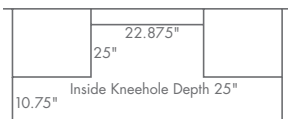

DIMENSIONS

AL3164PND

- 64" w x 31" d x 30.75" h

AL2548PND

- 48" w x 25" d x 30.75" h

AL2548PND

AL3164PND

AL2548PND shown with rustic white oak; Almond stain #10 sheen; #2 hardware
AL3164PND shown with cherry base and walnut top and knobs; #8-12 hardware
standard hardware shown, please see page 177 for more options