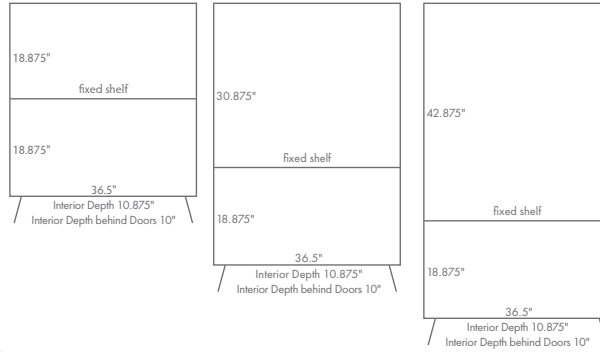

CENTURY bookcases

STANDARD FEATURES

- .75" thick mitered sides, top and bottom
- Back is .625" thick veneer plywood
- Mid-century style legs
- One fixed shelf per bookcase (see line drawing)
- Adjustable shelves

OPTIONS

CEBC

- Wood door option, as shown on 72" model

DIMENSIONS

CE48BC

- 38" w x 12.25" d x 48" h

CE60BC

- 38" w x 12.25" d x 60" h

CE72BC

- 38" w x 12.25" d x 72" h

CE72DBC

CE60BC

CE48BC

shown in brown maple; FC-N3030 Kona stain; #54 hardware
standard hardware shown, please see page 177 for more options