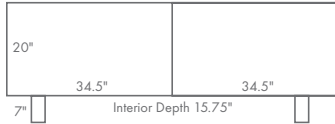

VENICE TV cabinet

STANDARD FEATURES

- 1" thick solid construction
- 2 pair soft close concealed hinge doors
- 2 adjustable shelves per section
- Full length wood pulls

DIMENSIONS

VC1772TV

- 72" w x 17" d x 29¼" h