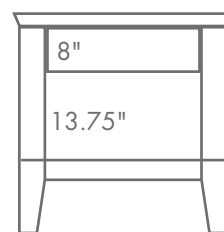

- 46.625" w x 2.375" d x 38.875" h
- for short dresser

BR261D

OPEN NIGHTSTAND

BR261D

- 26" w x 18.75" d x 30" h
- 1 drawer open face
- 100lb capacity Blum soft close undermount slides standard
- Standard with 2 port USB-C/USB plug in