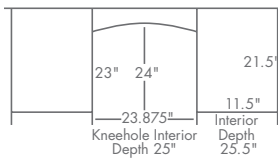

DIMENSIONS

SH3164CDTP

- 64" w x 31" d x 30" h

SH3164PNNT

- 64" w x 31" d x 30.75" h