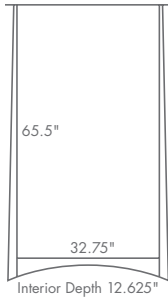

McCOY OPEN bookcases

STANDARD FEATURES

- Five adjustable solid shelves (34" w x 11.875" d)
- 1" thick reverse beveled top

DIMENSIONS

MCO76BC

- 46" w x 16.5" d x 76.5" h

shown in quarter-sawn white oak; Michael's Cherry stain