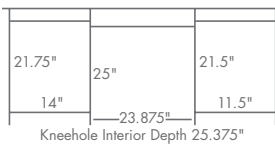

MGTOPBB

- 65" w x 13" d x 10" h