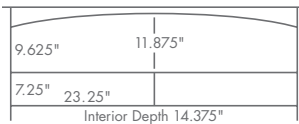

DIMENSIONS

SKO48TV

- 48" w x 18" d x 26.25" h
- 40.75" w x 14.375" d shelf size without front lip

SKO60DRS

- 60" w x 18" d x 26.25" h
- 52.75" w x 14.375" d shelf size without front lip

SKO60TV

- 60" w x 18" d x 26.25" h
- 52.75" w x 14.375" d shelf size without front lip