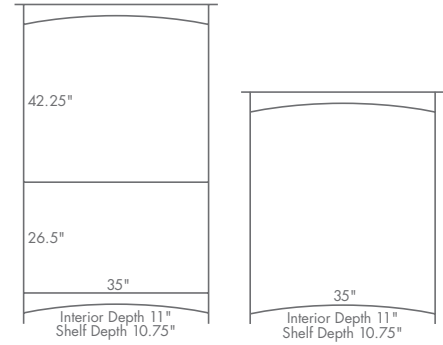

DIMENSIONS

- CD84DRBC**
• 46" w x 15" d x 84" h
- CD72BC**
• 46" w x 15" d x 72" h
- CD60BC**
• 46" w x 15" d x 60" h
- CD48BC**
• 46" w x 15" d x 48" h

CD84DRBC

CD72BC

CD60BC

CD48BC

shown in brown maple; #8-12 hardware
standard hardware shown, please see page 177 for more options