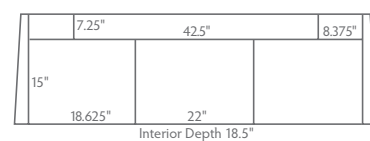

MCSB2172TV

- 72" w x 21" d x 29.5" h

MCSB2172TV

shown in quarter-sawn white oak; FC7992 Asbury stain; #3 hardware
standard hardware shown, please see page 177 for more options