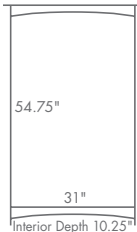

SH72BC

- 38" w x 12.25" d x 73.25" h