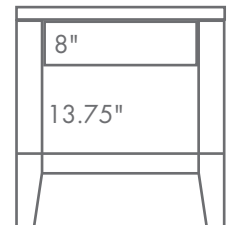

SW649DT
SW28MR

*shown in hard maple; D22N10408 Crystal Shore stain; #48 hardware
standard hardware shown, please see page 177 for more options*