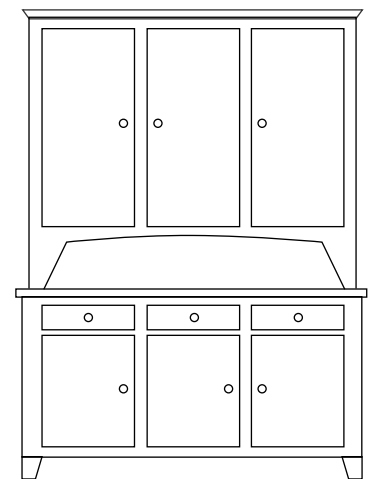

KOH3 | 3 DOOR HUTCH

58.75"W X 19.5"D X 83"H

Shown In: Asbury

Rustic Cherry

Hardware: P3231OBH,

P3230OBH

FEATURES

- Flat Glass
- Solid Wood Sides
- 2 Wood Shelves with Plate Groove
- Flush Doors and Drawers
- Full Extension Drawer Slides
- Dovetailed Drawers

OPTIONS

- Glass Shelves
- Can Lights
- Glass Sides
- Tongue & Groove Back
- Mirror Back
- Full Length China Doors
- Soft Close Drawer Slides
- Soft Close Door Hinges

3 Door

*STANDARD HUTCH COMES WITH 1/4" BACK.

SHOWN WITH OPTIONAL TONGUE AND GROOVE BACK