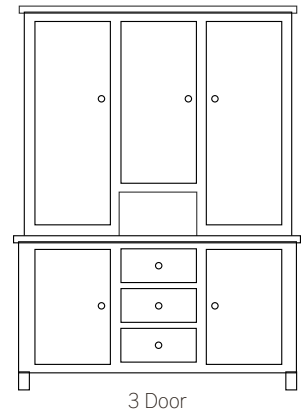

CE8060 | 3 DOOR HUTCH

60"W X 20"D X 80"H

Shown In: Brim Pewter
Asbury Barn Wood (Top)
Hardware: K58-BL, K558-BL

FEATURES

Standard Wood Shelves and Sides
Flat Glass
Reverse Panel Doors
Flush Doors & Drawers
Dovetailed Drawer Boxes
Adjustable Wood Shelves

OPTIONS

Beveled Glass
Tongue & Groove Back
Glass Shelves and Sides
3 Can Lights

ALSO AVAILABLE

CE8076 | 4 DOOR HUTCH

76"W X 20"D X 80"H

FW27