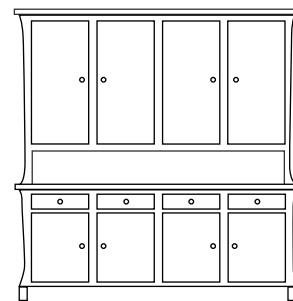

lyndon

LYH8069 | 4 DOOR HUTCH

68.5"W X 18"D X 80"H

Shown In: Midnight Fog/Brown Maple
Hardware: K525-96DBAC

FEATURES

- Flat Glass Doors
- Wood Shelves
- Flush Doors & Drawers
- Solid Wood Sides
- Dovetailed Drawer Boxes

OPTIONS

- Beveled Glass
- Glass Shelves
- Can Lights
- Tongue & Groove Back

4 Door