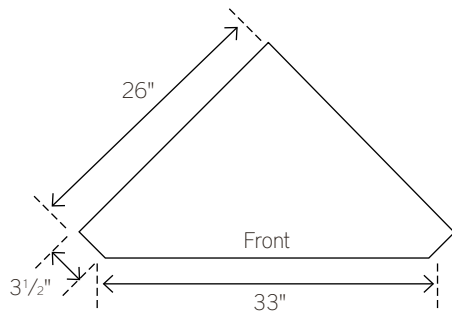

26NECB | 26" CORNER BUFFET

32"W x 26"D x 35"H

Shown In: OCS-104, Brown Maple

Hardware: 4-6102-SN

32NECH | 32" CORNER HUTCH
42"W X 32"D X 83"H

Shown In: OCS-104, Brown Maple
Hardware: 4-6102-SN

FEATURES

Flush Doors
Adjustable Wood Shelves