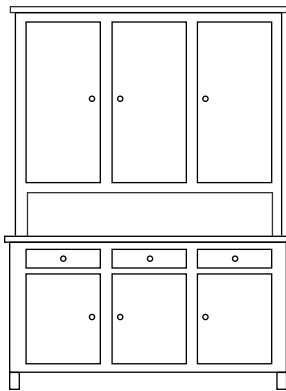

ASH3 | 3 DOOR HUTCH

64.25"W X 18.5"D X 83"H

Shown In: FC-42000/Brown Maple

Hardware: 55271-ORB, 55275-ORB

FEATURES

- Flat Glass
- Solid Wood Sides
- Wood Shelves with Plate Groove
- Flush Doors and Drawers
- Full Extension Drawer Slides
- Dovetailed Drawers

OPTIONS

- Glass Shelves
- Can Lights
- Glass Sides
- Tongue & Groove Back
- Mirror Back
- Full Length China Doors
- Soft Close Drawer Slides
- Soft Close Door Hinges

3 Door