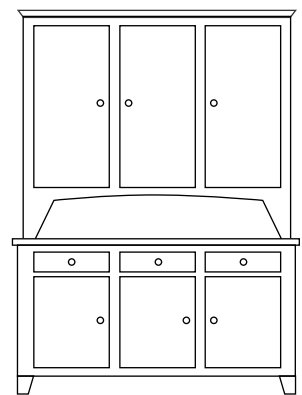

old world mission

OWH3 | 3 DOOR HUTCH

60.75"W X 18.25"D X 83"H

Shown In: Midnight Fog/Brown Maple

Hardware: P3231OBH, P3230OBH

FEATURES

- Flat Glass
- Solid Wood Sides
- Wood Shelves with Plate Groove
- Flush Doors and Drawers
- Full Extension Drawer Slides
- Dovetailed Drawers

OPTIONS

- Glass Shelves
- Can Lights
- Glass Sides
- Tongue & Groove Back
- Mirror Back
- Full Length China Doors
- Soft Close Drawer Slides
- Soft Close Door Hinges

3 Door