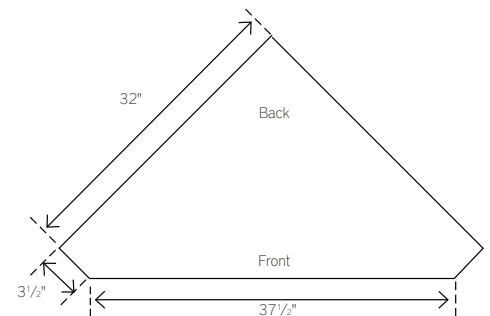

FEATURES

Flush Doors
Adjustable Wood Shelves

OPTIONS

Glass Doors
Glass Shelves
Soft Close Drawer Slides
Soft Close Door Hinges

SHOWN WITH:

320WMCB | 32" CORNER BUFFET

40"W x 32"D x 35"H

Shown In: OCS-113, Brown Maple
Hardware: 4-P3230-OBH