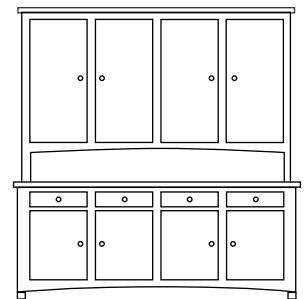

BRH4 | 4 DOOR HUTCH

79"W X 19"D X 83"H

Shown In: OCS-113/Brown Maple

Hardware: D550B, D551B

FEATURES

- Flat Glass
- Solid Wood Sides
- Wood Shelves with Plate Groove
- 1" Overlay Doors and Drawers
- Knife Hinges
- Full Extension Drawer Slides
- Dovetailed Drawers

OPTIONS

- Glass Shelves
- Can Lights
- Glass Sides
- Tongue & Groove Back
- Mirror Back
- Flush Doors and Drawers
- Full Length China Doors
- Soft Close Drawer Slides
- Soft Close Door Hinges

4 Door