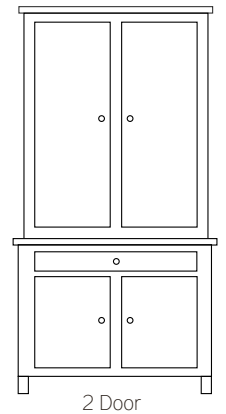

54"W X 20"D X 40"H

CE8048 | 2 DOOR HUTCH

45"W X 20"D X 80"H

Shown In: Fruitwood
Rustic Cherry
Hardware: K58-BL, K558-BL

FEATURES

Standard Wood Shelves and Sides
Reverse Panel Doors
Flush Doors & Drawers
Dovetailed Drawer Boxes
Adjustable Wood Shelves

OPTIONS

Beveled Glass
Tongue & Groove Back
Wood Shelves
2 Can Lights
Glass Shelves and Sides

2 Door

ALSO AVAILABLE

CE8076 | 4 DOOR HUTCH

76"W X 20"D X 80"H

4 Door

CE3645 | 2 DOOR BUFFET