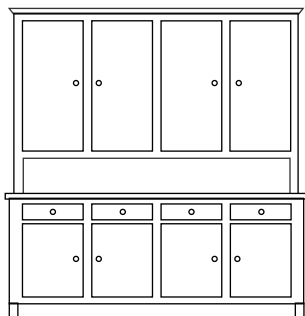

SIH4 | 4 DOOR HUTCH

73.5"W x 18"D x 80"H

Shown In: Brown Maple

Hardware: 53005FB

FEATURES

- Flat Glass
- Solid Wood Sides
- Wood Shelves with Plate Groove
- Flush Doors and Drawers
- Full Extension Drawer Slides
- Dovetailed Drawers

OPTIONS

- Glass Shelves
- Can Lights
- Glass Sides
- Tongue & Groove Back
- Mirror Back
- Soft Close Drawer Slides
- Soft Close Door Hinges

4 Door