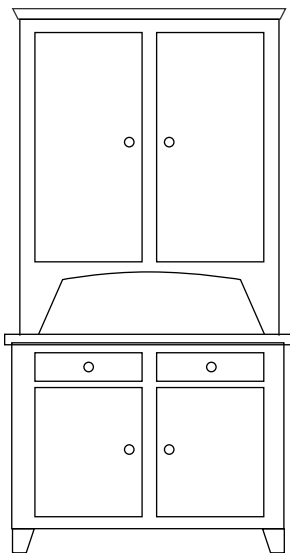

OPTIONS

Glass Shelves
Can Lights
Glass Sides
Tongue & Groove Back
Mirror Back
Full Length China Doors
Soft Close Drawer Slides
Soft Close Door Hinges

***STANDARD HUTCH COMES WITH 1/4" BACK.**

SHOWN WITH OPTIONAL TONGUE AND GROOVE BACK