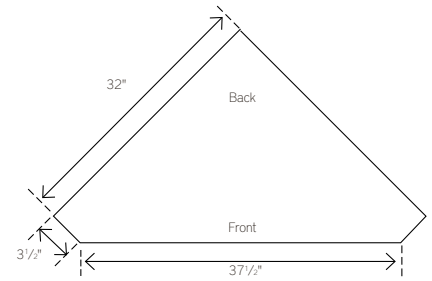

26GCH | 26" CORNER HUTCH

35.5"W X 26"D X 83"H

Shown In: OCS-104, Brown Maple
Hardware: 4-4425-ORB

FEATURES

$\frac{3}{8}$ " Inset Doors
Adjustable Wood Shelves

OPTIONS

Glass Doors
Glass Shelves
Soft Close Drawer Slides
Soft Close Door Hinges