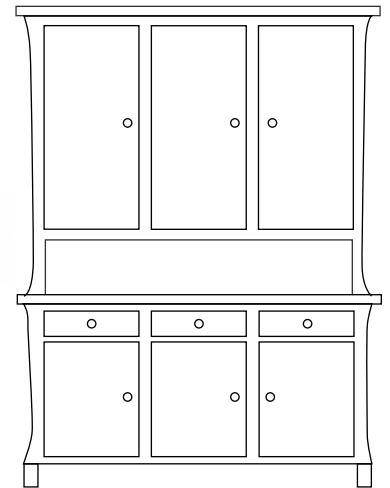

54"W X 18"D X 80"H

Shown In: OCS-104/Brown Maple

Hardware: K525-96DBAC

FEATURES

- Flat Glass Doors
- Flush Doors & Drawers
- Wood Shelves
- Solid Wood Sides
- Dovetailed Drawer Boxes

OPTIONS

- Beveled Glass
- Glass Shelves
- Can Lights
- Tongue & Groove Back