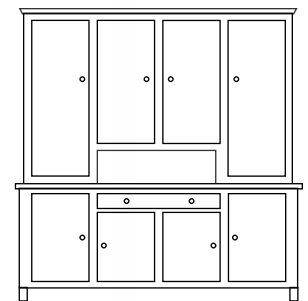

TRH4 | 4 DOOR HUTCH

75.25"W X 18.25"D X 83"H

Hardware: K107AE

FEATURES

- Flat Glass
- Solid Wood Sides
- Wood Shelves with Plate Groove
- $\frac{3}{8}$ " Inset Doors
- Knife Hinges
- Full Extension Drawer Slides
- Dovetailed Drawers

OPTIONS

- Glass Shelves
- Can Lights
- Glass Sides
- Tongue & Groove Back
- Mirror Back
- Flush Doors and Drawers
- Full Length China Doors
- Soft Close Drawer Slides
- Soft Close Door Hinges

4 Door