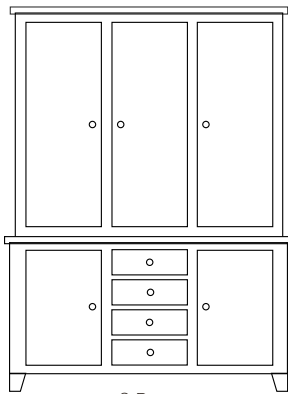

burkholder mission

BMH3 | 3 DOOR HUTCH

58.75"W X 18.25"D X 80"H

Shown In: Natural/Brown Maple

Hardware: D529A, D527A

FEATURES

- Flat Glass
- Solid Wood Sides
- Wood Shelves with Plate Groove
- 3/8" Inset Doors
- Knife Hinges
- Full Extension Drawer Slides
- Dovetailed Drawers

OPTIONS

- Glass Shelves
- Can Lights
- Glass Sides
- Tongue & Groove Back
- Mirror Back
- Flush Doors and Drawers
- Soft Close Drawer Slides
- Soft Close Door Hinges

3 Door