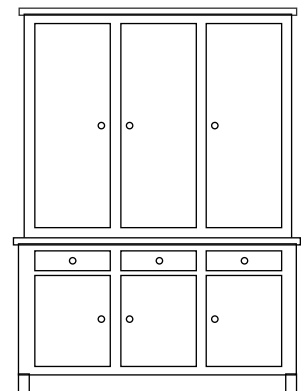

SIH3 | 3 DOOR HUTCH

60"W X 18"D X 80"H

Shown In: Brown Maple

Hardware: 53005FB

FEATURES

- Flat Glass
- Solid Wood Sides
- Wood Shelves with Plate Groove
- Flush Doors and Drawers
- Full Extension Drawer Slides
- Dovetailed Drawers

OPTIONS

- Glass Shelves
- Can Lights
- Glass Sides
- Tongue & Groove Back
- Mirror Back
- Soft Close Drawer Slides
- Soft Close Door Hinges

3 Door