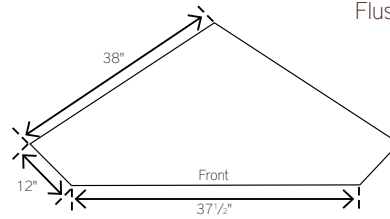

OPTIONS

- Glass Sides
- Mirror Back
- Full Length China Doors
- Soft Close Drawer Slides
- Soft Close Door Hinges
- Beveled Glass
- Glass Shelves with Plate Groove
- Can Lights Full Extension Drawer Slides

38RCB | 38" CORNER BUFFET

53½"W X 38"D X 35"H

Shown In: OCS-113, Brown Maple
Hardware: 4-55271-ORB, 2-55275-ORB

FEATURES

- Flush Doors and Drawers
- Solid Wood Sides
- Full Extension Drawer Slides
- Dovetailed Drawers
- 1 Adjustable Shelf