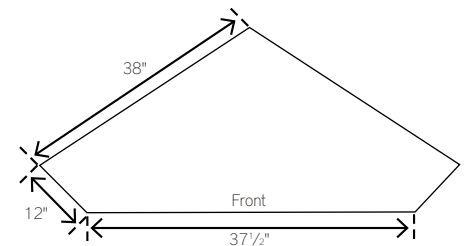

SHOWN WITH:

38SHCB | 38" CORNER BUFFET

53 $\frac{1}{2}$ "W x 38"D x 35"H

Shown In: OCS-104, Brown Maple
Hardware: 4-K107-AEM

shaker

26SHCH | 26" CORNER HUTCH

35.5"W X 26"D X 83"H

Shown In: OCS-104, Brown Maple