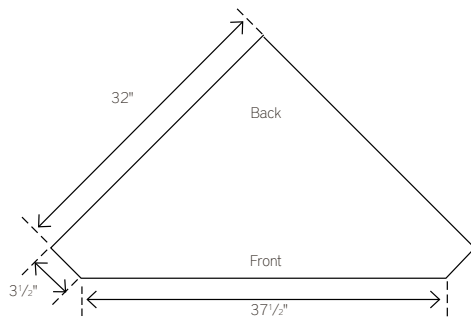

SHOWN WITH:

32SHCB | 32" CORNER BUFFET

40"W x 32"D x 35"H

Shown In: OCS-104, Brown Maple

Hardware: 4-K107-AEM

38SHCH | 38" CORNER HUTCH

53.5"W X 38"D X 83"H

Shown In: OCS-104, Brown Maple
Hardware: 4-K107-AEM