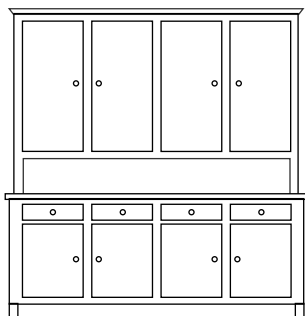

RAH4 | 4 DOOR HUTCH

77"W X 19"D X 83"H

Shown In: Brown Maple

Hardware: 55271-ORB, 55275-ORB

FEATURES

- Wood Shelves
- Flush Doors and Drawers
- Solid Wood Sides
- Plain Back
- Full Extension Drawer Slides
- Dovetailed Drawers

OPTIONS

- Glass Sides
- Glass Back
- Mirror Back
- Full Length China Doors
- Soft Close Drawer Slides
- Soft Close Door Hinges
- Beveled Glass
- Glass Shelves with Plate Groove
- Can Lights

4 Door