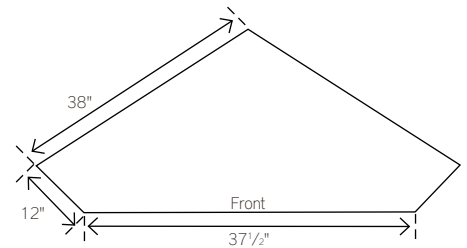

OPTIONS

- Can Lights
- Glass Shelves
- Tongue & Groove Back

38GCB | 38" CORNER BUFFET
52.25"W X 38"D X 35"H

Shown In: OCS-110, Brown Maple
Hardware: 4424-ORB, 4425-ORB

FEATURES

- 3/8" Inset Doors
- Raised Panel Doors
- 1 Adjustable Wood Shelf