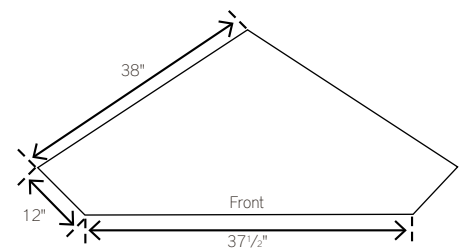

SHOWN WITH:

38THCB | 38" CORNER BUFFET

53 $\frac{1}{2}$ "W x 38"D x 35"H

Shown In: OCS-104, Brown Maple
Hardware: 4-K107-AE

traditional

26THC | 26" CORNER HUTCH

35.5"W X 26"D X 83"H

Shown In: OCS-104, Brown Maple