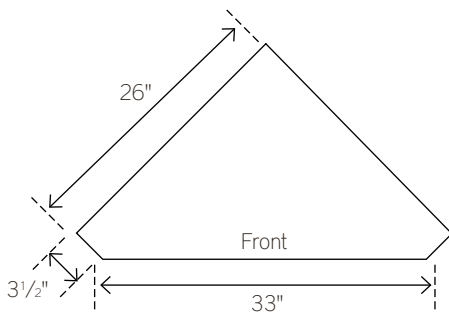

Beveled Glass
Glass Shelves
Can Lights
Tongue & Groove Back

SHOWN WITH:

26OWMCB | 26" CORNER BUFFET

32"W x 26"D x 35"H

Shown In: OCS-113, Brown Maple

Hardware: P3230-OBH

old world mission

380WMCH | 38" CORNER HUTCH