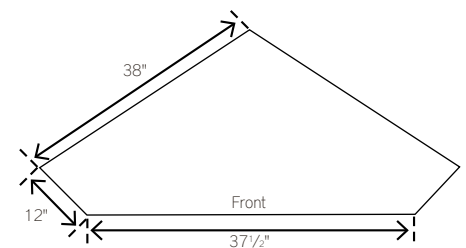

38SICH | 38" CORNER HUTCH

53.5"W X 38"D X 80"H

Shown In: OCS-104, Brown Maple

Hardware: 4-53005-FB

FEATURES

- Wood Shelves
- Flush Doors and Drawers
- Solid Wood Sides
- Full Extension Drawer Slides
- Dovetailed Drawers

OPTIONS

- Glass Sides
- Mirror Back
- Soft Close Drawer Slides
- Soft Close Door Hinges
- Beveled Glass
- Glass Shelves with Plate Groove
- Can Lights
- Tongue & Groove Back

SHOWN WITH:

38SICB | 38" CORNER BUFFET

53 1/2"W x 38"D x 35"H

Shown In: OCS-104, Brown Maple

Hardware: 4-53005-FB