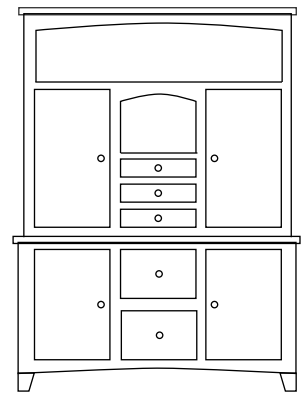

larson mission

LMH | HUTCH

57.5"W X 21"D X 77"H

Shown In: OCS-113/Brown Maple

Hardware: D925-BL, D942-BL

FEATURES

- Flush Doors and Drawers
- Dovetailed Drawers
- 2 Adjustable Shelf Behind Doors

OPTIONS

- 1" Beveled Glass
- 2 Adjustable Glass Shelves Behind Glass Doors

Hutch

larson mission

LMB | BUFFET

60"W X 21"D X 44"H

Shown In: OCS-113/Brown Maple
Hardware: D527-A, D529-A

FEATURES

Flush Doors and Drawers
Dovetailed Drawers
1 Adjustable Shelf Behind Doors