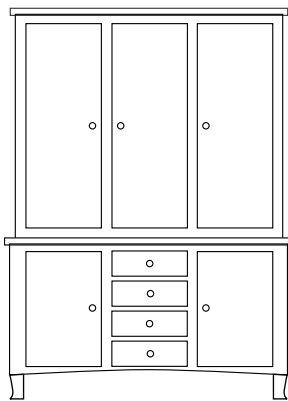

CAH3 | 3 DOOR HUTCH

72"W X 20"D X 80"H

Shown In: OCS-117/Brown Maple

Hardware: 53005-FB

FEATURES

- Flat Glass
- Solid Wood Sides
- Wood Shelves with Plate Groove
- Flush Doors and Drawers
- Full Extension Drawer Slides
- Dovetailed Drawers

OPTIONS

- Glass Shelves
- Can Lights
- Glass Sides
- Tongue & Groove Back
- Mirror Back
- Soft Close Drawer Slides
- Soft Close Door Hinges

3 Door