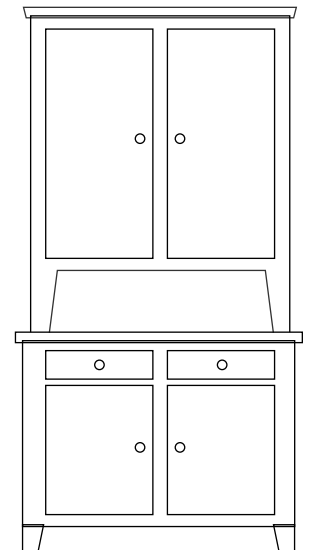

FEATURES

- Flat Glass
- Solid Wood Sides
- Wood Shelves with Plate Groove
- $\frac{3}{8}$ " Inset Doors
- Knife Hinges
- Full Extension Drawer Slides
- Dovetailed Drawers

OPTIONS

- Glass Shelves & Slides
- Tongue & Groove Back
- Mirror Back & Can Lights
- Flush Doors and Drawers
- Full Length China Doors
- Soft Close Drawer Slides & Door Hinges