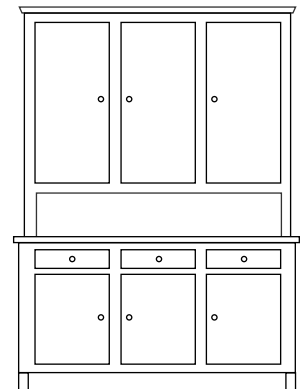

RAH3 | 3 DOOR HUTCH 62"W X 19"D X 83"H

Hardware: 55271-ORB, 55275-ORB

FEATURES

- Wood Shelves
- Flush Doors and Drawers
- Solid Wood Sides
- Plain Back
- Full Extension Drawer Slides
- Dovetailed Drawers

OPTIONS

- Glass Sides
- Glass Back
- Mirror Back
- Full Length China Doors
- Soft Close Drawer Slides
- Soft Close Door Hinges
- Beveled Glass
- Glass Shelves with Plate Groove
- Can Lights

3 Door

ALSO AVAILABLE RAB3 | 3 DOOR BUFFET 58.5"W X 19"D X 34"H