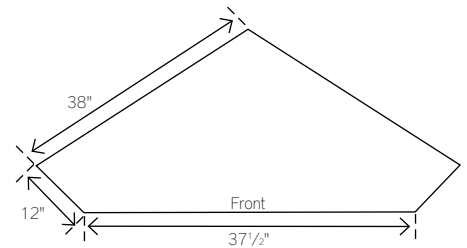

38CACH | 38" CORNER HUTCH

53 1/2"W X 38"D X 80"H

Shown In: FC-42000, Brown Maple

Hardware: 4-53005-FB

FEATURES

- Flush Drawers & Doors
- Adjustable Wood Shelves
- Full Extension Drawer Slides
- Dovetailed Drawers

OPTIONS

- Glass Doors
- Glass Shelves
- Soft Close Drawer Slides
- Soft Close Door Hinges