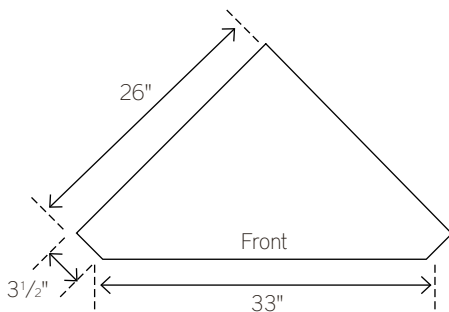

26RCH | 26" CORNER HUTCH

35.5"W X 26"D X 83"H

Shown In: OCS-104, Brown Maple

Hardware: 4-55271-ORB, 2-55275-ORB

FEATURES

Wood Shelves
Flush Doors
Solid Wood Sides
Plain Back

OPTIONS

Glass Sides
Mirror Back
Full Length China Doors
Soft Close Drawer Slides
Soft Close Door Hinges
Beveled Glass
Glass Shelves with Plate Groove
Can Lights Full Extension Drawer Slides

SHOWN WITH:

26RCB | 26" CORNER BUFFET

32"W x 26"D x 35"H

Shown In: OCS-104, Brown Maple

Hardware: 4-55271-ORB, 2-55275-ORB