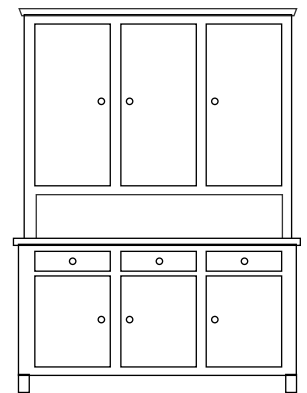

TRH3 | 3 DOOR HUTCH

58.75"W X 18.25"D X 83"H

Hardware: K107AE

FEATURES

- Flat Glass
- Solid Wood Sides
- Wood Shelves with Plate Groove
- $\frac{3}{8}$ " Inset Doors
- Knife Hinges
- Full Extension Drawer Slides
- Dovetailed Drawers

OPTIONS

- Glass Shelves
- Can Lights
- Glass Sides
- Tongue & Groove Back
- Mirror Back
- Flush Doors and Drawers
- Full Length China Doors
- Soft Close Drawer Slides
- Soft Close Door Hinges

3 Door