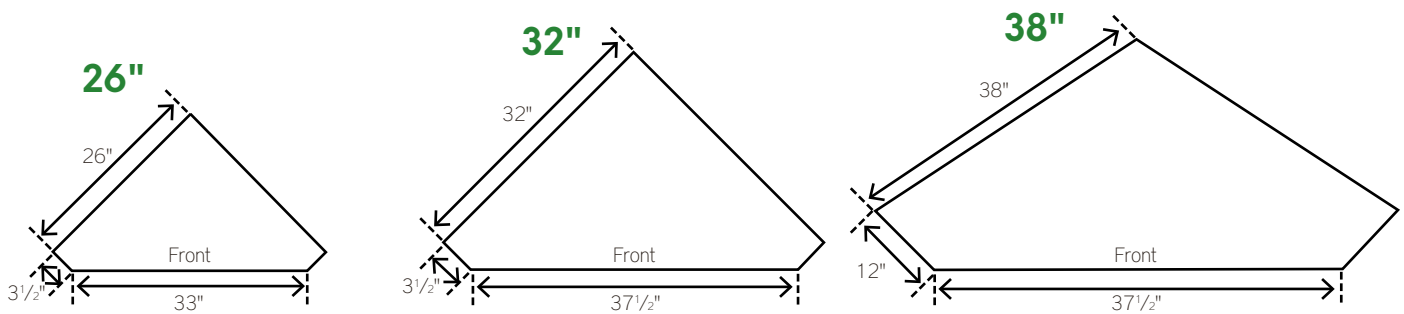

2 DOOR TOP OPTIONS

**All Products are Available with
Hershberger Hardware Options**

GLASS KNOBS ARE APPLICABLE FOR ADDITIONAL CHARGE

HUTCH OPTIONS

2 DOOR

3 DOOR

4 DOOR

CORNER OPTIONS