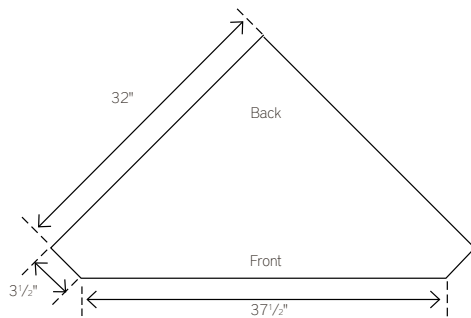

SHOWN WITH:

32BRCB | 32" CORNER BUFFET

40"W x 32"D x 35"H

Shown In: OCS-117, Brown Maple

Hardware: 4-D551-B, 2-D550-B

:

38BRCH | 38" CORNER HUTCH 53 1/2"W x 38"D x 83"H

Shown In: OCS-104, Brown Maple
Hardware: 4-D551-B, 2-D550-B