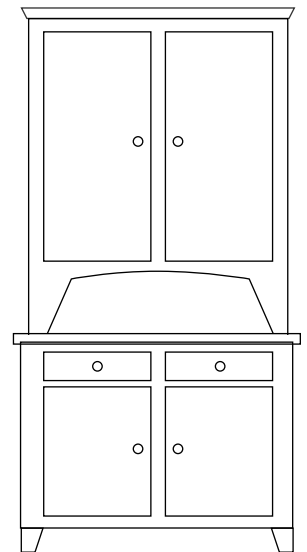

OPTIONS

- Glass Shelves
- Can Lights
- Glass Sides
- Tongue & Groove Back
- Mirror Back
- Full Length China Doors
- Soft Close Drawer Slides
- Soft Close Door Hinges

2 Door