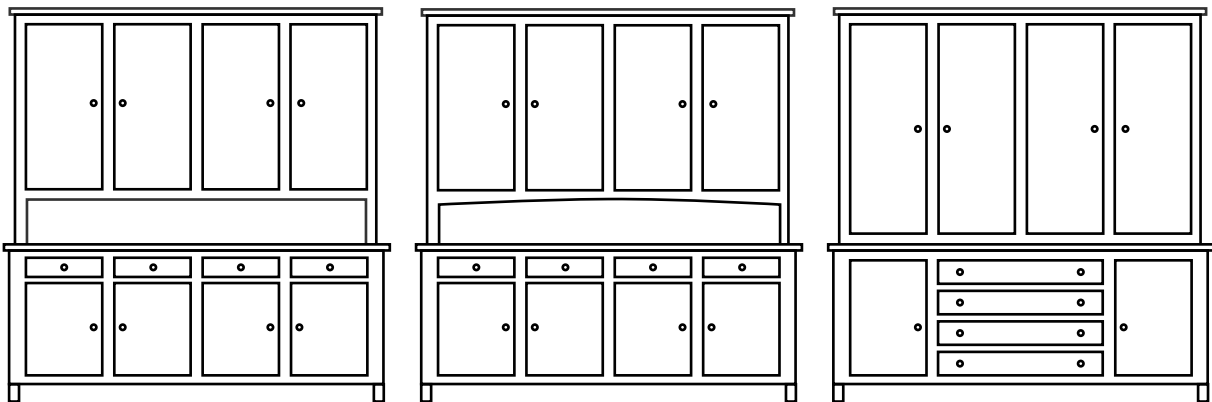

2 DOOR TOP OPTIONS

**All Products are Available with
Hershberger Hardware Options**

GLASS KNOBS ARE APPLICABLE FOR ADDITIONAL CHARGE

HUTCH OPTIONS

2 DOOR

3 DOOR

4 DOOR

CORNER OPTIONS