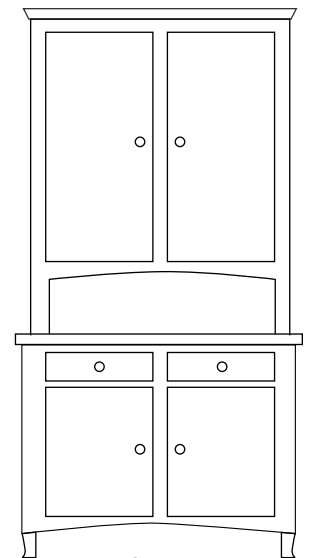

GAH2 | 2 DOOR HUTCH

47.5"W X 21"D X 82.75"H

Shown in: FC-42000/Brown Maple
Hardware: 4425ORB, Pull 4424ORB

FEATURES

- Solid Wood Sides
- Wood Shelves with Plate Groove
- $\frac{3}{8}$ " Inset Doors
- Knife Hinges
- Full Extension Drawer Slides
- Dovetailed Drawers

OPTIONS

- Glass Shelves
- Can Lights
- Glass Sides
- Tongue & Groove Back
- Mirror Back
- Flush Doors and Drawers
- Full Length China Doors
- Soft Close Drawer Slides
- Soft Close Door Hinges
- Beveled Glass