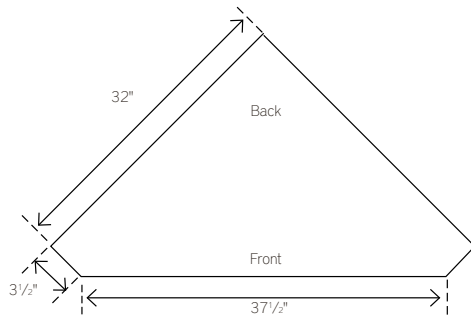

traditional

32THC | 32" CORNER HUTCH

42"W X 24"D X 83"H

Shown In: OCS-117, Brown Maple

Hardware: 4-K107-AE

FEATURES

Flat Glass
Solid Wood Sides
Wood Shelves with Plate Groove
 $\frac{3}{8}$ " Inset Doors
Knife Hinges

OPTIONS

Glass Shelves
Can Lights
Glass Sides
Tongue & Groove Back
Mirror Back
Flush Doors
Full Length China Doors
Soft Close Door Hinges

SHOWN WITH:

32THCB | 32" CORNER BUFFET

40"W x 32"D x 35"H

Shown In: OCS-117, Brown Maple

Hardware: 4-K107-AE