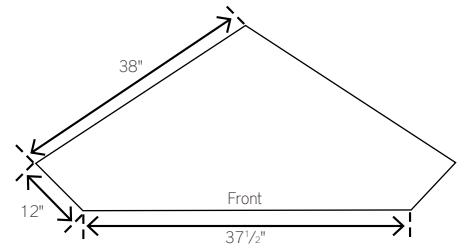

old world mission

380WMCH | 38" CORNER HUTCH

53.5"W X 38"D X 83"H

Shown In: OCS-113, Brown Maple
Hardware: P3230-OBH, P3231-OBH

FEATURES

- Flat Glass Doors
- Flush Doors & Drawers
- Wood Shelves
- Solid Wood Sides

OPTIONS

- Beveled Glass
- Glass Shelves
- Can Lights
- Tongue & Groove Back

SHOWN WITH:

380WMCB | 38" CORNER BUFFET

53 1/2"W x 38"D x 35"H

Shown In: OCS-113, Brown Maple
Hardware: P3230-OBH, P3231-OBH