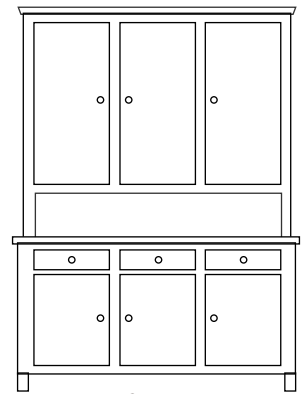

NEH3 | 3 DOOR HUTCH

61.25"W X 21"D X 83"H

Hardware: K6765SN, K6102SN

FEATURES

- Flush Doors and Drawers
- Solid Wood Sides
- Full Extension Drawer Slides
- Dovetailed Drawers
- 2 Adjustable Shelves Behind Doors

OPTIONS

- Glass Sides
- Tongue & Groove Back
- Mirror Back
- Full Length China Doors
- Full Length Grids in Doors
- Glass Shelves with Plate Groove
- Can Lights

3 Door