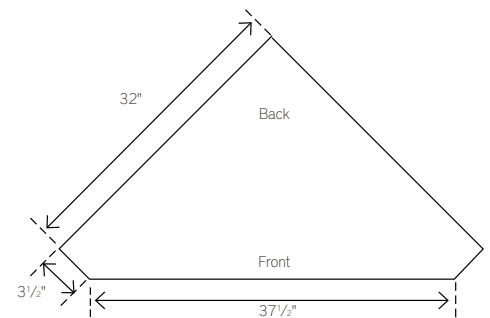

32RCH | 32" CORNER HUTCH

42"W X 32"D X 83"H

Shown In: OCS-104, Brown Maple
Hardware: 4-55271-ORB, 2-55275-ORB

FEATURES

- Wood Shelves
- Flush Doors and Drawers
- Solid Wood Sides
- Plain Back

OPTIONS

- Glass Sides
- Mirror Back
- Full Length China Doors
- Soft Close Drawer Slides
- Soft Close Door Hinges
- Beveled Glass
- Glass Shelves with Plate Groove
- Can Lights Full Extension Drawer Slides

SHOWN WITH:

32RCB | 32" CORNER BUFFET

40"W x 32"D x 35"H

Shown In: OCS-104, Brown Maple
Hardware: 4-55271-ORB, 2-55275-ORB