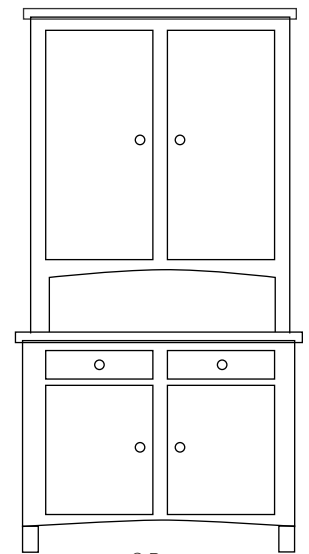

FEATURES

Full Extension Drawer Slides
Dovetailed Drawers

HOGBACK

DESIGN

BRH2 | 2 DOOR HUTCH

45.75"W X 19"D X 83"H

Shown In: OCS-1 13/Brown Maple
Hardware: D550B, D551B

FEATURES

- Flat Glass
- Solid Wood Sides
- Wood Shelves with Plate Groove
- 1" Overlay Doors and Drawers
- Knife Hinges
- Full Extension Drawer Slides
- Dovetailed Drawers

OPTIONS

- Glass Shelves
- Can Lights
- Glass Sides
- Tongue & Groove Back
- Mirror Back
- Flush Doors and Drawers
- Full Length China Doors
- Soft Close Drawer Slides
- Soft Close Door Hinges