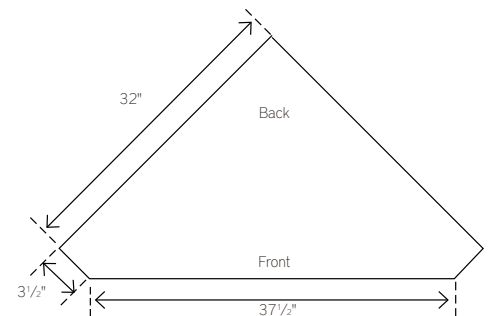

OPTIONS

Glass Doors
Glass Shelves
Soft Close Drawer Slides
Soft Close Door Hinges

SHOWN WITH:

32ASCB | 32" CORNER BUFFET

40"W x 32"D x 35"H

Shown In: OCS-113, Brown Maple

Hardware: 4-55271-ORB

26ASCH | 26" CORNER HUTCH