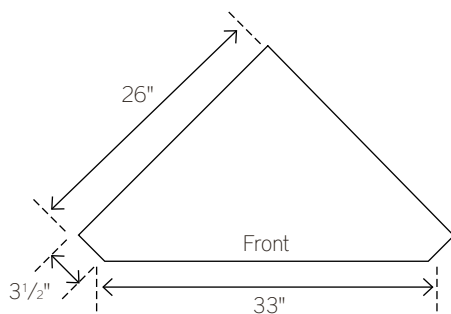

traditional

26THC | 26" CORNER HUTCH

35.5"W X 26"D X 83"H

Shown In: OCS-104, Brown Maple

Hardware: 4-K107-AE

FEATURES

Flat Glass
Solid Wood Sides
Wood Shelves with Plate Groove
 $\frac{3}{8}$ " Inset Doors
Knife Hinges

OPTIONS

Glass Shelves
Can Lights
Glass Sides
Tongue & Groove Back
Mirror Back
Flush Doors
Full Length China Doors
Soft Close Door Hinges

SHOWN WITH:

26THCB | 26" CORNER BUFFET

32"W x 26"D x 35"H

Shown In: OCS-104, Brown Maple

Hardware: 4-K107-AE