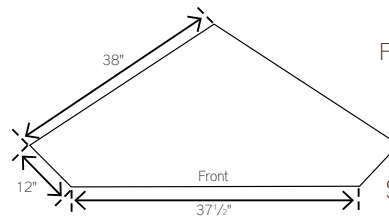

OPTIONS

- Soft Close Drawer Slides
- Soft Close Door Hinges

ALSO AVAILABLE

26RCB | 26" Corner Buffet
32"W x 26"D x 35"H

32RCB | 32" Corner Buffet
40"W x 32"D x 35"H

26RCH | 26" CORNER HUTCH

35.5"W X 26"D X 83"H