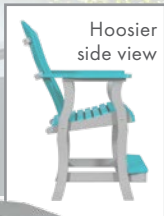

111 Hoosier Counter Chair

28.25w x 46.75h x 20d
shown in
white/dark grey