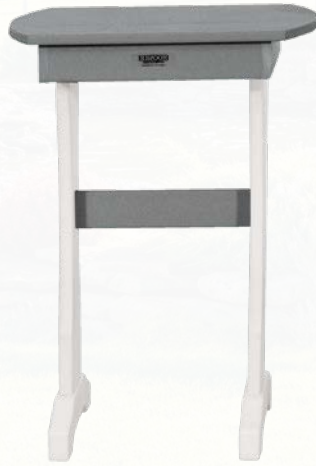

108 Hoosier Dining Chair

28.75w x 42h x 19d
shown in
white/brazilian walnut

107 Hoosier Swivel Dining Chair

28.75w x 42h x 19d
shown in
weatherwood/brazilian walnut

110 Hoosier Swivel Glider

28.75w x 41.75h x 19d
shown in black/birch

109 Hoosier Swivel Bar

26w x 53h x 20d
shown in weatherwood/seashell

111 Hoosier Counter Chair

28.25w x 46.75h x 20d
shown in
white/dark grey

604 Hoosier End Table

22w x 30h x 15d (counter ht)
shown in white/dark grey
available in 24h or 36h