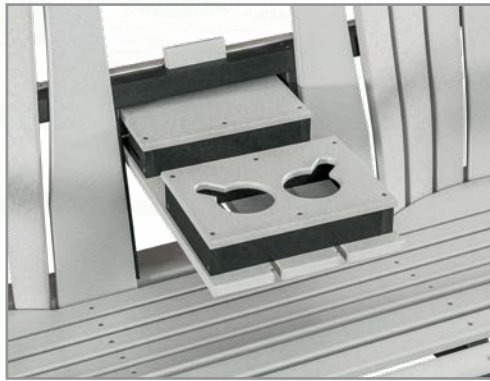

fold down cupholder