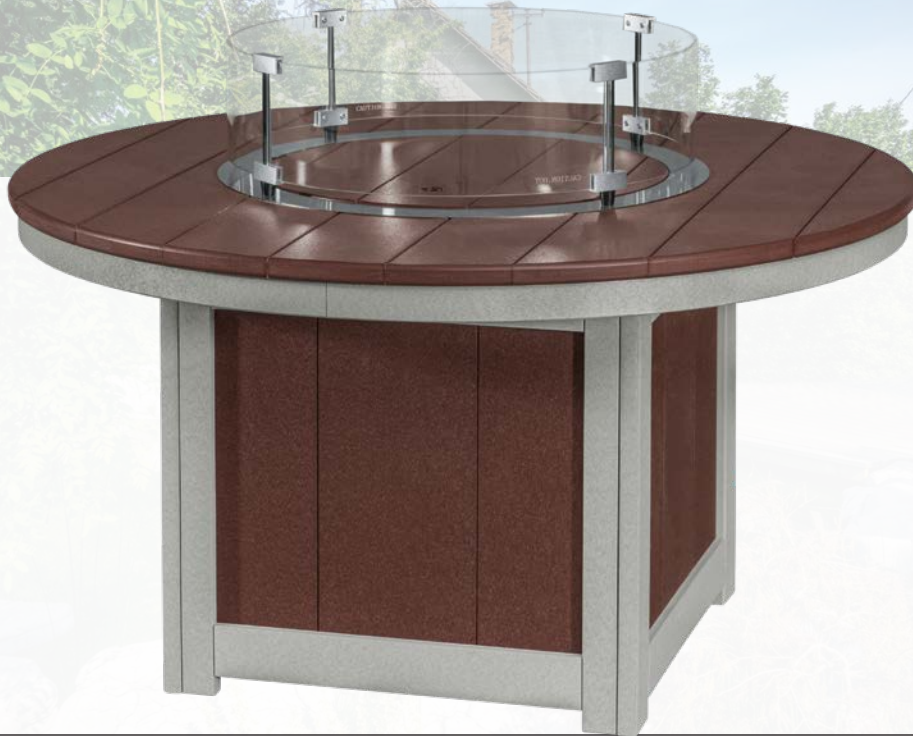

611 Apache
Ottoman
20w x 12h x 18d
shown in black/weatherwood

612 Hampton
Glider Ottoman
20w x 13h x 18d
shown in black/brazilian walnut

406FP 48" Round Fire Pit Table

25" high
shown in
dove grey/cherrywood