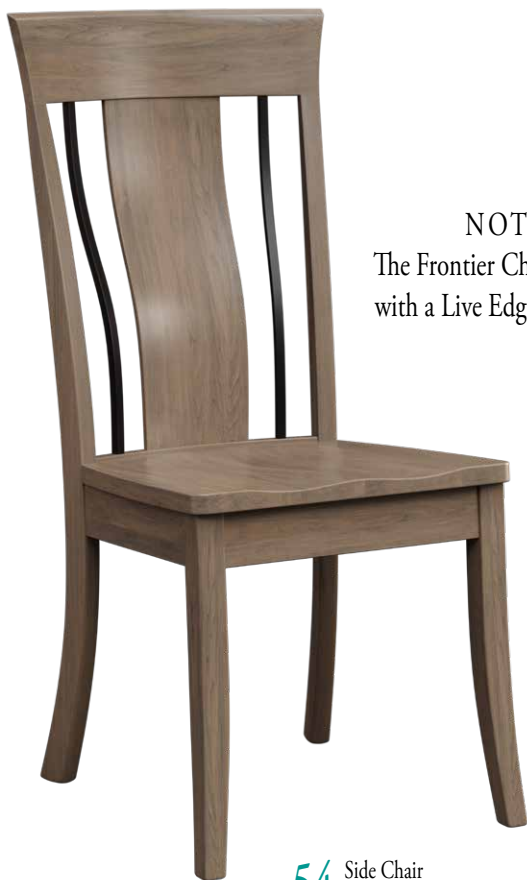

75FBA Arm Chair
24"Wx17"Dx41"H
Arm Height 25½"

Gas lift
is standard

75FBD Desk Chair
24"Wx17"Dx41-45"Adj. H

7524FB 24" Bar Chair
19"Wx17"Dx44½"H

7524FBSW 24" Swivel Bar Chair
19"Wx17"Dx44½"H

FRONTIER Chairs