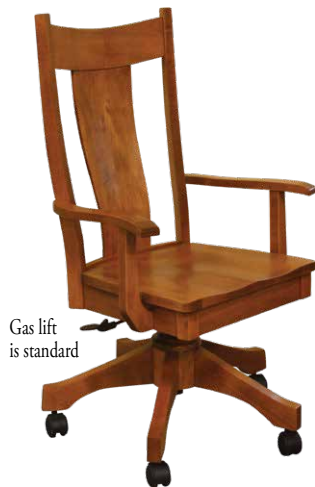

5224SW 24" Swivel Bar Chair
19"Wx17"Dx41"H

DALTON Chairs

DALTON
Chairs

50 Side Chair
18½"Wx16½"Dx35"H

50A Arm Chair
23¼"Wx16½"Dx35"H
Arm Height 25¼"

50D Desk Chair
23¼"Wx16½"Dx35-39"Adj. H

5024 24" Bar Chair
18½"Wx16½"Dx39"H

5024SW 24" Swivel Bar Chair
18½"Wx16½"Dx39"H

51F Side Chair
19"Wx18"Dx40¾"H

51FA Arm Chair
24½"Wx18"Dx40¾"H
Arm Height 25¾"

DURANGO Chairs

DURANGO
Chairs

47 Side Chair
18½"Wx17"Dx39¼"H

47A Arm Chair
23½"Wx17"Dx39¼"H
Arm Height 25¾"

62 Side Chair
19"Wx17"Dx42"H

62A Arm Chair
24½"Wx17"Dx42"H
Arm Height 25¼"

62D Desk Chair
24½"Wx17"Dx42-46"Adj. H

6224 24" Bar Chair
19"Wx17"Dx44½"H

6224SW 24" Swivel Bar Chair
19"Wx17"Dx44½"H

EAGLE Chairs