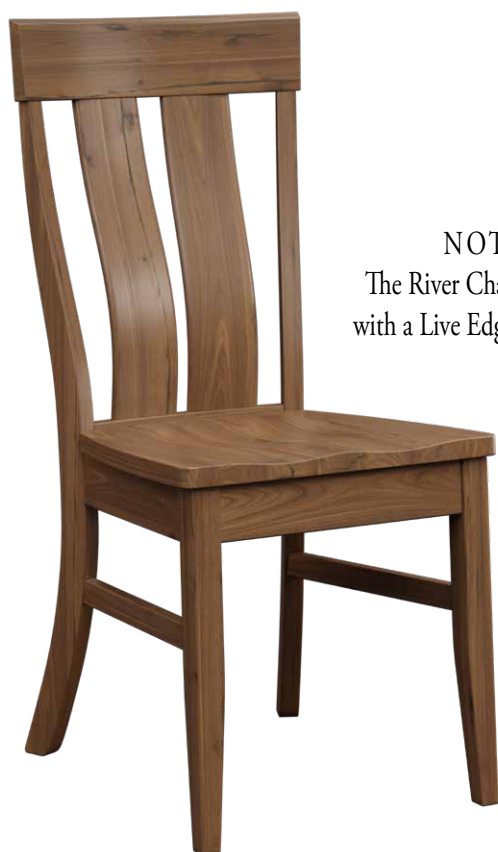

8024FB 24" Bar Chair
 19"Wx17"Dx41"H

8024FBSW 24" Swivel Bar Chair
 19"Wx17"Dx41"H

PARKER Chairs

44 Side Chair
18½"Wx17"Dx39¼"H

44A Arm Chair
23½"Wx17"Dx39¼"H
Arm Height 25¾"

55 Side Chair
18"Wx16"Dx38"H

NOTE:
The River Chair is shown
with a Live Edge Top Board