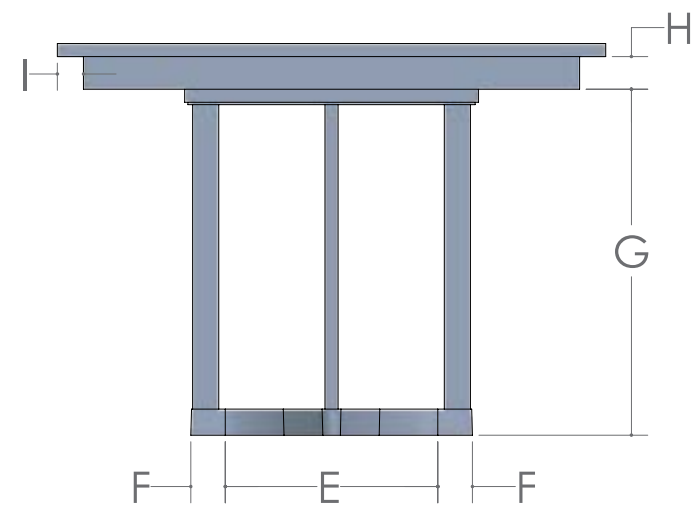

# REGAL TABLE

▪ 1" Thick Top and Mission Edge are Standard

SIZE	12" LEAVES AVAILABLE	SELF STORE
42 x 72	4	Yes 4 without Skirts
48 x 72	4	Yes 4 without Skirts
42 x 84	3	Yes 3 without Skirts
48 x 84	3	Yes 3 without Skirts
42 x 96	2	Yes 2 without Skirts
48 x 96	2	Yes 2 without Skirts
42 x 108	1	Yes 1 without Skirts
48 x 108	1	Yes 1 without Skirts
42 x 120	Solid Top Only	No
48 x 120	Solid Top Only	No