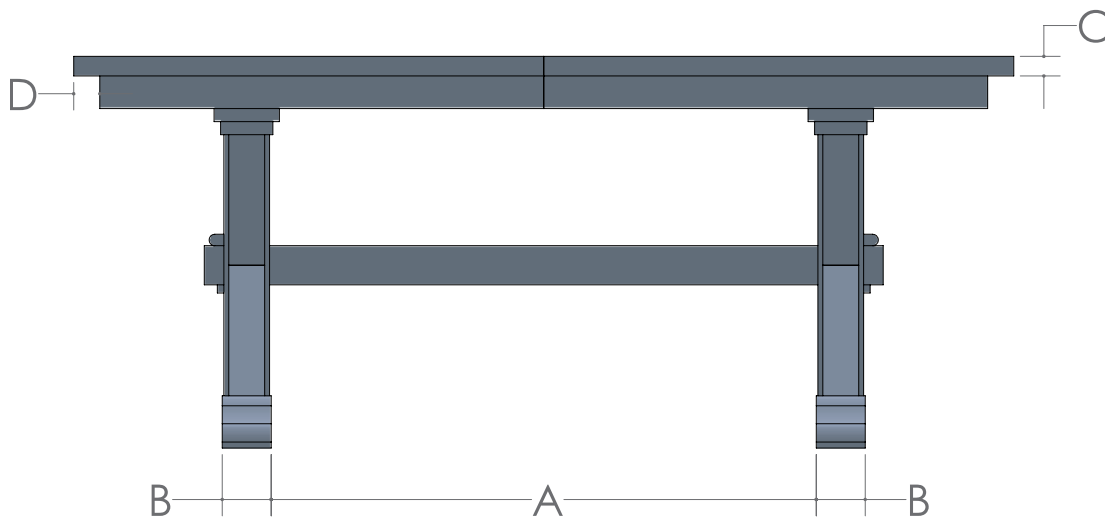

# SAWYER TABLE

- 1½" Top with Vintage Circular-Sawn and Mission Edge are Standard
- Also Available with Smooth Top

SIZE	12" LEAVES AVAILABLE	SELF STORE
42 x 72	4	Yes 2 Skirted
48 x 72	4	Yes 2 without Skirts
42 x 84	3	Yes 2 Skirted
48 x 84	3	Yes 2 without Skirts
42 x 96	2	Yes 2 Skirted
48 x 96	2	Yes 2 without Skirts
42 x 108	1	Yes 1 Skirted
48 x 108	1	Yes 1 without Skirts
42 x 120	Solid Top Only	No
48 x 120	Solid Top Only	No