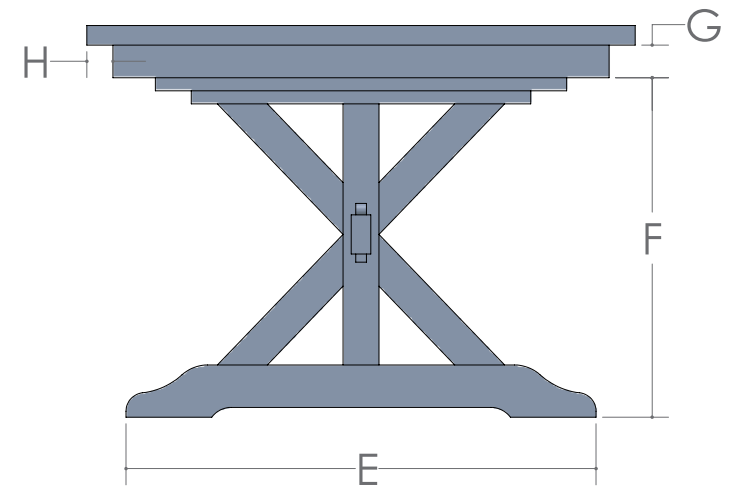

# SAWYER TABLE

- 1½" Top with Vintage Circular-Sawn and Mission Edge are Standard
- Also Available with Smooth Top

SIZE	12" LEAVES AVAILABLE	SELF STORE
42 x 72	4	Yes 2 Skirted
48 x 72	4	Yes 2 without Skirts
42 x 84	3	Yes 2 Skirted
48 x 84	3	Yes 2 without Skirts
42 x 96	2	Yes 2 Skirted
48 x 96	2	Yes 2 without Skirts
42 x 108	1	Yes 1 Skirted
48 x 108	1	Yes 1 without Skirts
42 x 120	Solid Top Only	No
48 x 120	Solid Top Only	No