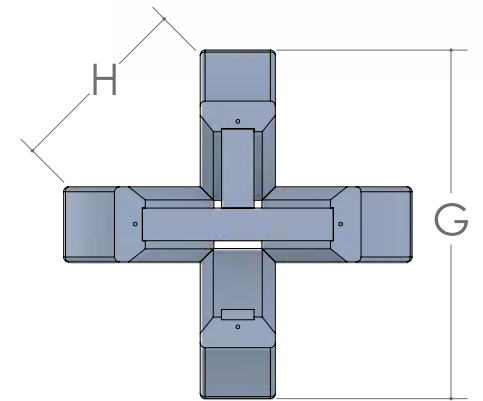

# KORBYN PUB TABLE

■ Mission Edge is Standard

SIZE	12" LEAVES AVAILABLE	SELF STORE
42	2	No
48	2	No

SIZE	A	B	C	D	E	F	G	H
36"h	5 3/4"	2 1/2"	1"	19"	1/2"	32 1/2"	26 3/4"	14 1/4"
42"h	5 3/4"	2 1/2"	1"	19"	1/2"	38 1/2"	26 3/4"	14 1/4"