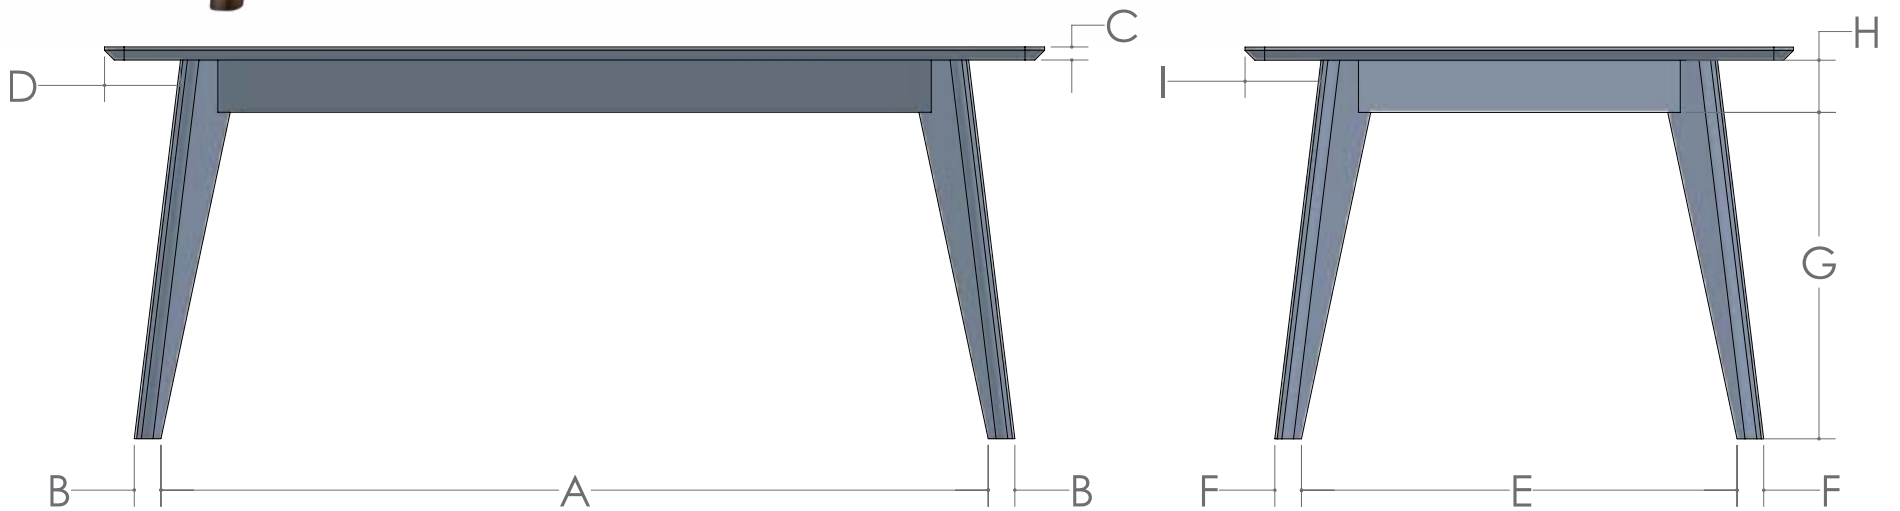

# DAVIS TABLE

■ 1" Thick Top and Mission Edge are Standard

SIZE	12" LEAVES AVAILABLE	SELF STORE
42 x 60	9	No
42 x 66	9	No
42 x 72	9	Yes 1 Skirted - 1 without
48 x 60	9	No
48 x 66	9	No
48 x 72	9	Yes 1 Skirted - 1 without