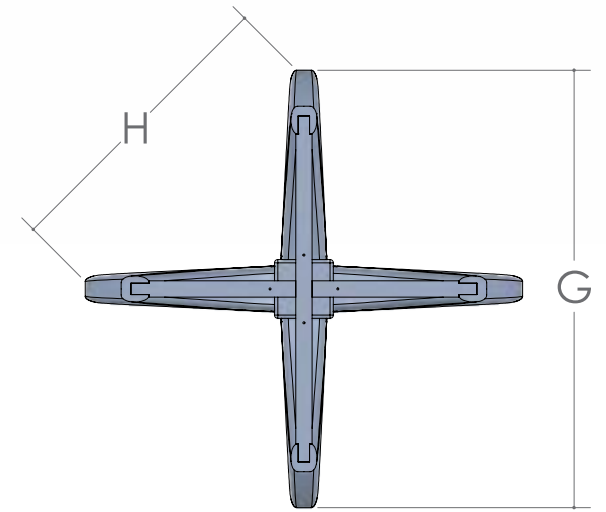

# NILES PUB TABLE

■ ½" Roundover Edge is Standard

SIZE	12" LEAVES AVAILABLE	SELF STORE
42	2	No
48	2	No

SIZE	A	B	C	D	E	F	G	H
36"h	2 ½"	2 ½"	1"	28"	2"	32 ½"	33 ½"	22 7/8"
42"h	2 ½"	2 ½"	1"	28"	2"	38 ½"	33 ½"	22 7/8"