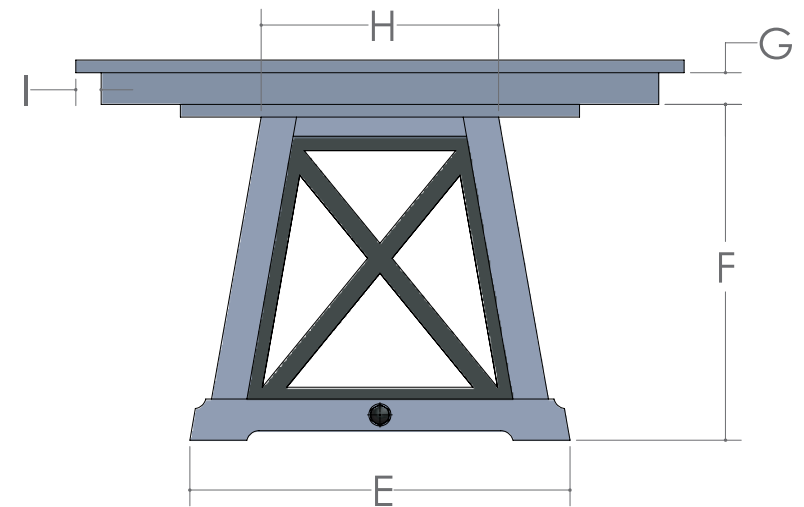

Metal Color Options

SIZE	A	B	C	D	E	F	G	H	I
All Sizes	43 1/2"	3 3/4"	1"	2"	30"	26 1/2"	2 1/2"	18 3/4"	2"