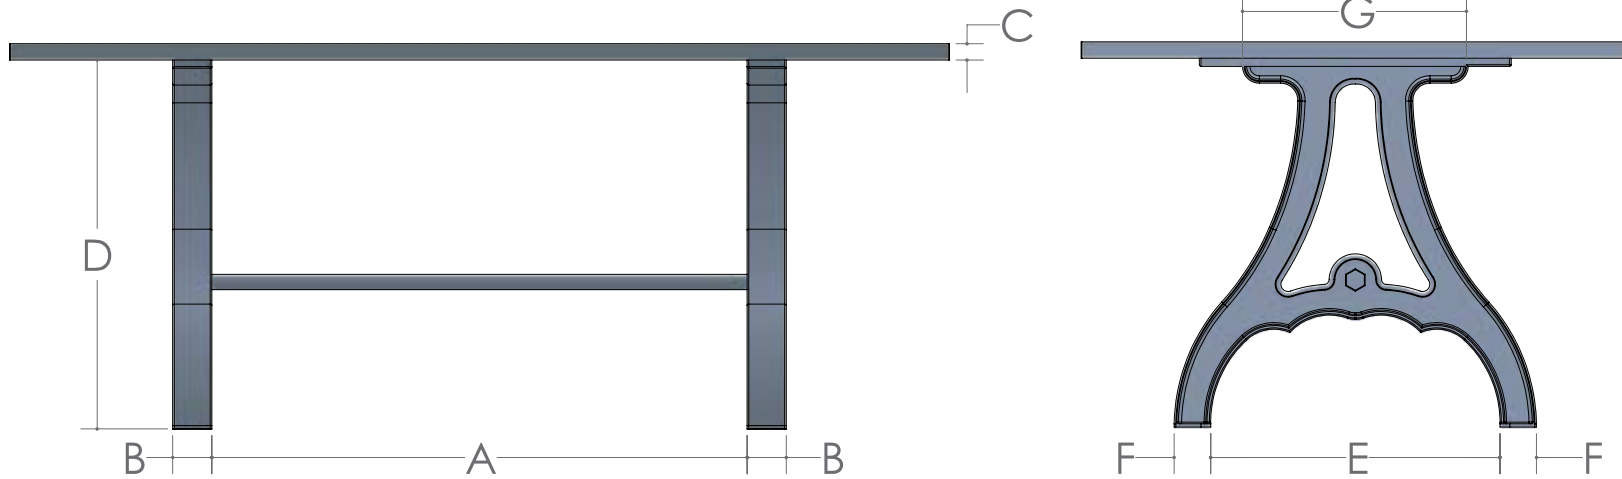

SIZE	A	B	C	D	E	F	G
66"	41"	3"	1 1/4"	28 3/4"	22 1/4"	2 3/4"	17"
72"	41"	3"	1 1/4"	28 3/4"	22 1/4"	2 3/4"	17"