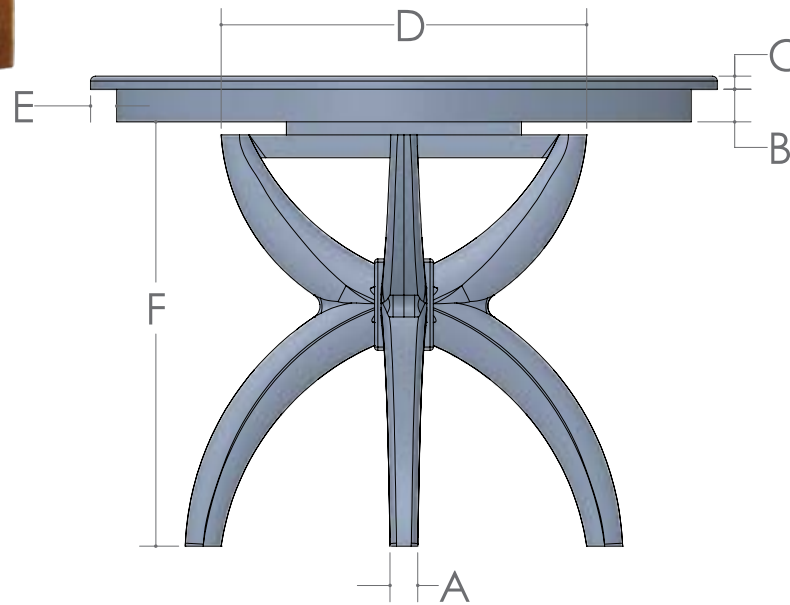

# NILES PUB TABLE

■ ½" Roundover Edge is Standard

SIZE	12" LEAVES AVAILABLE	SELF STORE
42	2	No
48	2	No

SIZE	A	B	C	D	E	F	G	H
36"h	2 ½"	2 ½"	1"	28"	2"	32 ½"	33 ½"	22 7/8"
42"h	2 ½"	2 ½"	1"	28"	2"	38 ½"	33 ½"	22 7/8"