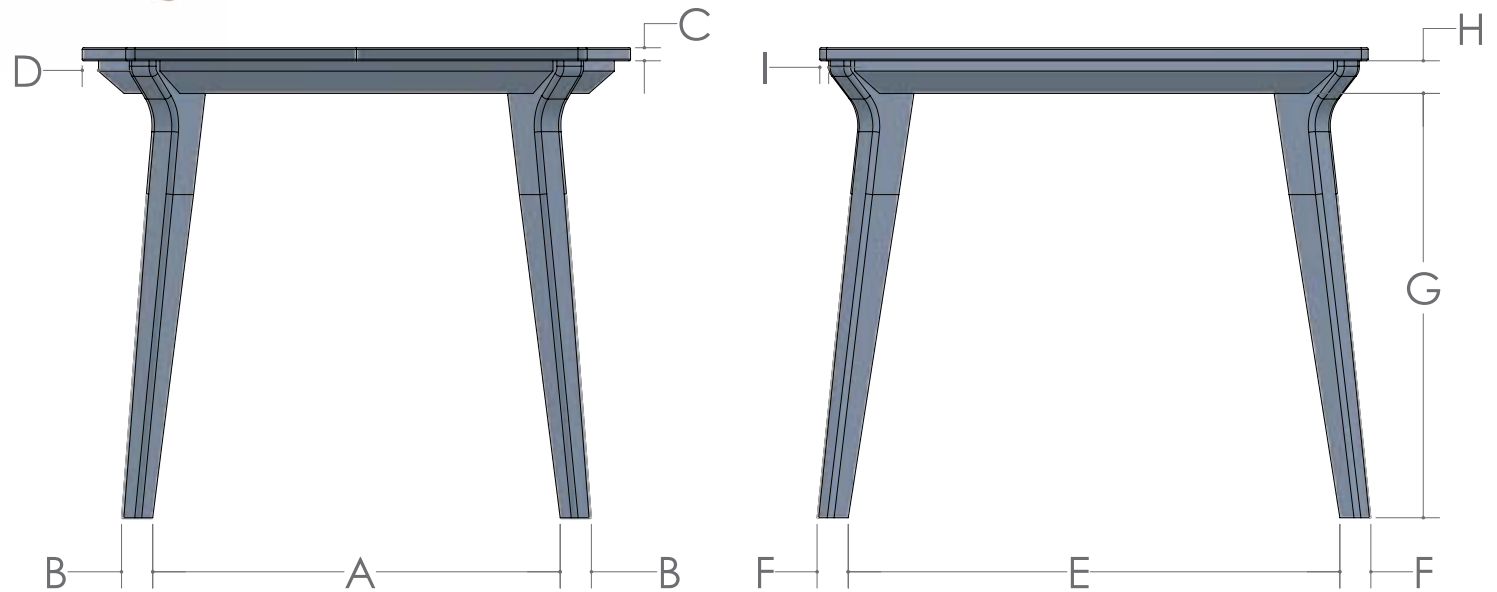

# VINSON PUB TABLE

■ 1" Thick Top is Standard

SIZE	12" LEAVES AVAILABLE	SELF STORE
42 x 42	4	No
48 x 48	4	No

36" h SIZE	A	B	C	D	E	F	G	H	I
42 x 42	31 1/4"	2 3/8"	1"	1 1/4"	37 5/8"	2 3/8"	32 1/2"	2 1/2"	5/8"
48 x 48	37 1/4"	2 3/8"	1"	1 1/4"	43 5/8"	2 3/8"	32 1/2"	2 1/2"	5/8"
42" h SIZE	A	B	C	D	E	F	G	H	I
42 x 42	31 1/4"	2 3/8"	1"	1 1/4"	37 5/8"	2 3/8"	38 1/2"	2 1/2"	5/8"
48 x 48	37 1/4"	2 3/8"	1"	1 1/4"	43 5/8"	2 3/8"	38 1/2"	2 1/2"	5/8"