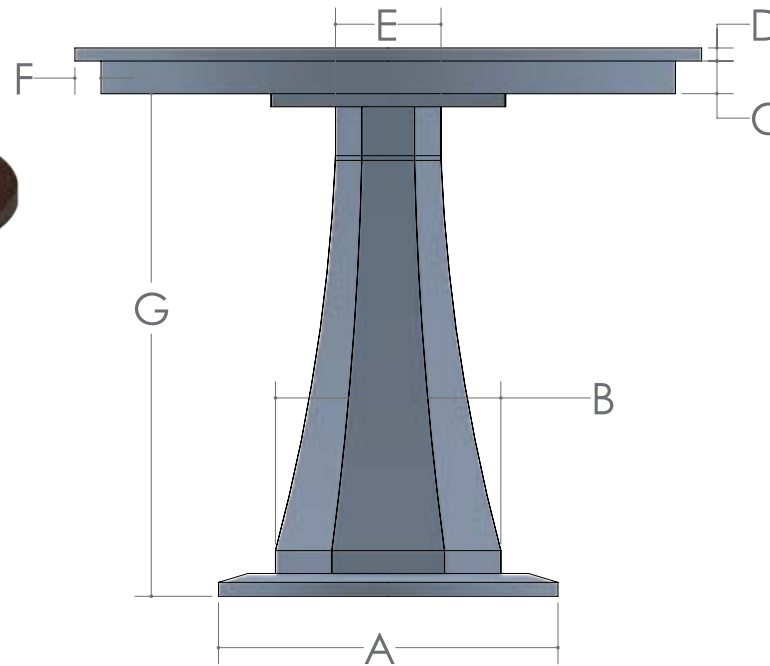

# EMERSON PUB TABLE

- Mission Edge is Standard
- **QUICK SHIP:** Brown Maple, 36"h, 48" Round with One 12" Leaf Only

SIZE	12" LEAVES AVAILABLE	SELF STORE
36	2	No
42	2	No
48	2	No
54	1	No

36"h SIZE	A	B	C	D	E	F	G
42	22 3/4"	17 1/8"	2 1/2"	1"	8 1/8"	2"	32 1/2"
48	26"	17 1/8"	2 1/2"	1"	8 1/8"	2"	32 1/2"
54	29 1/4"	17 1/8"	2 1/2"	1"	8 1/8"	2"	32 1/2"
42"h SIZE	A	B	C	D	E	F	G
42	22 3/4"	17 1/4"	2 1/2"	1"	8 1/8"	2"	38 1/2"
48	26"	17 1/4"	2 1/2"	1"	8 1/8"	2"	38 1/2"
54	29 1/4"	17 1/4"	2 1/2"	1"	8 1/8"	2"	38 1/2"