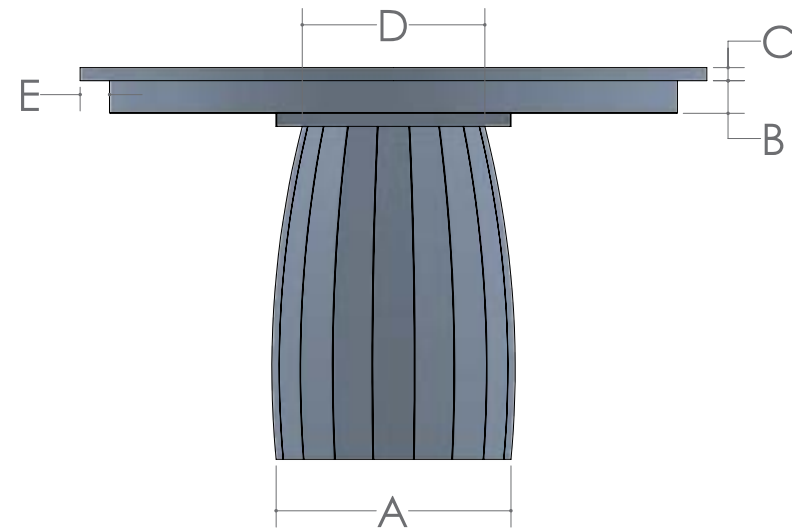

# KEELAN TABLE

■ Mission Edge is Standard

SIZE	12" LEAVES AVAILABLE	SELF STORE
42	2	No
48	2	No
54	1	No
60	Solid Top Only	No

SIZE	A	B	C	D	E
42	18"	2 1/2"	1"	14"	2 1/4"
48	18"	2 1/2"	1"	14"	2 1/4"
54	21 3/4"	2 1/2"	1"	17 3/4"	2 1/4"
60	21 3/4"	2 1/2"	1"	17 3/4"	2 1/4"