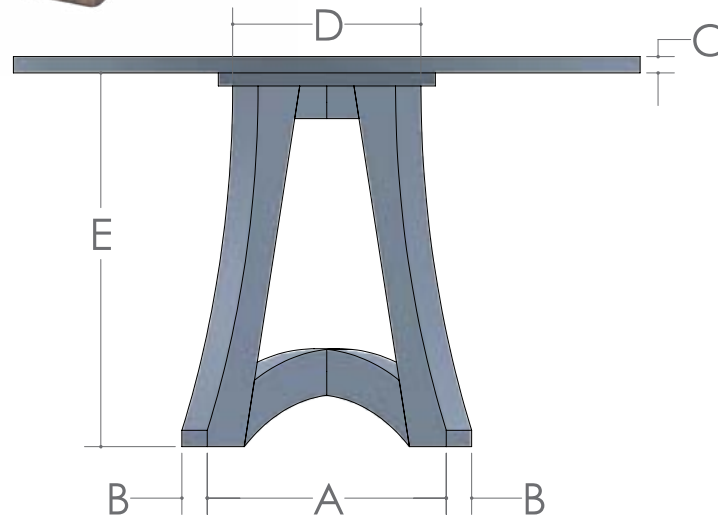

SIZE	A	B	C	D	E	F	G
42"	18 1/4"	2"	1 1/4"	14 3/8"	28 1/4"	28 5/8"	18 1/4"
48"	18 1/4"	2"	1 1/4"	14 3/8"	28 1/4"	28 5/8"	18 1/4"
54"	30 1/4"	2"	1 1/4"	26 3/8"	28 1/4"	45 5/8"	30 1/4"
60"	30 1/4"	2"	1 1/4"	26 3/8"	28 1/4"	45 5/8"	30 1/4"
66"	30 1/4"	2"	1 1/4"	26 3/8"	28 1/4"	45 5/8"	30 1/4"
72"	30 1/4"	2"	1 1/4"	26 3/8"	28 1/4"	45 5/8"	30 1/4"