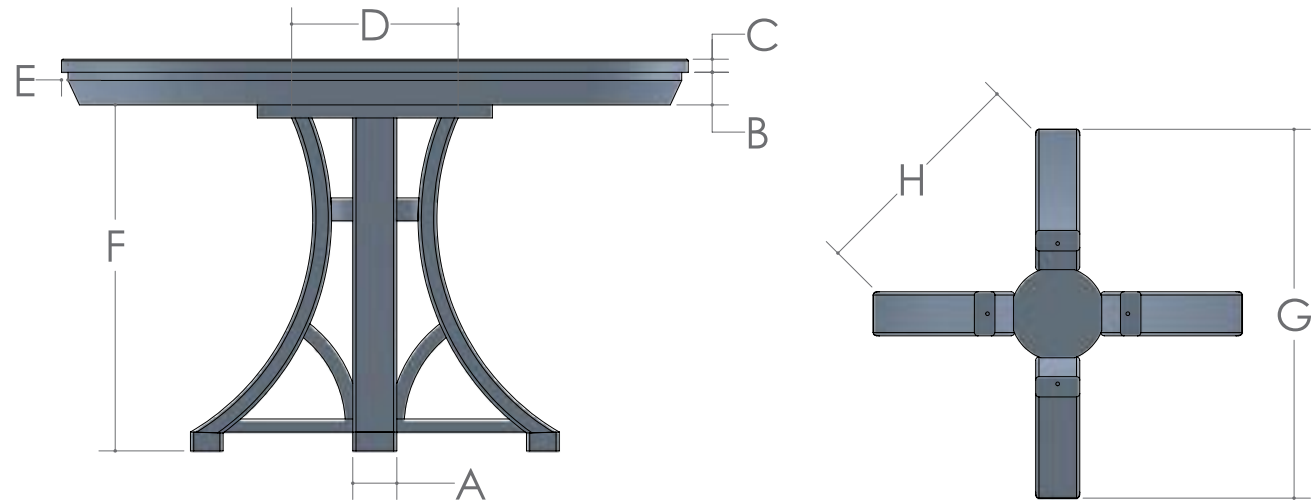

# DAWSON TABLE

- Mission Edge is Standard
- Beveled Skirt is Standard
- Tables 60" or Larger have a Skirt without a Bevel

SIZE	12" LEAVES AVAILABLE	SELF STORE
42	2	No
48	2	No
54	1	No
60	Solid Top Only	No
66	Solid Top Only	No