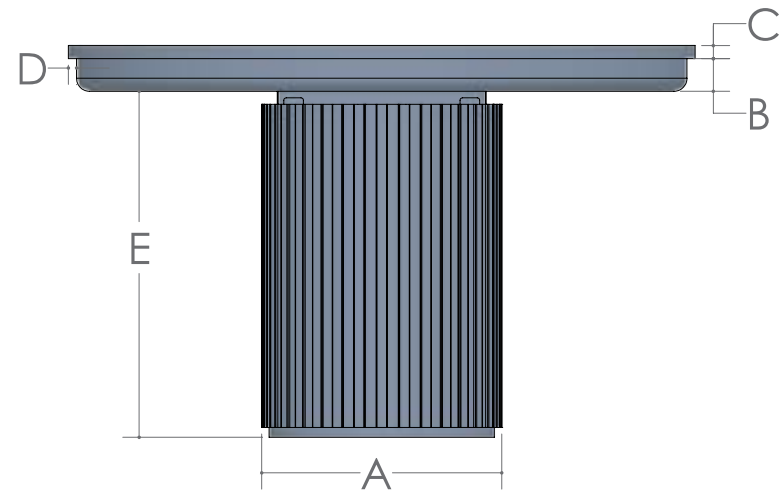

# CASEY TABLE

■ Mission Edge is Standard

SIZE	12" LEAVES AVAILABLE	SELF STORE
42	2	No
48	2	No
54	1	No
60	Solid Top Only	No

SIZE	A	B	C	D	E
42	18 3/8"	2 1/2"	1"	5/8"	26 1/2"
48	18 3/8"	2 1/2"	1"	5/8"	26 1/2"
54	23 3/8"	2 1/2"	1"	1/2"	26 1/2"
60	23 3/8"	2 1/2"	1"	1/2"	26 1/2"