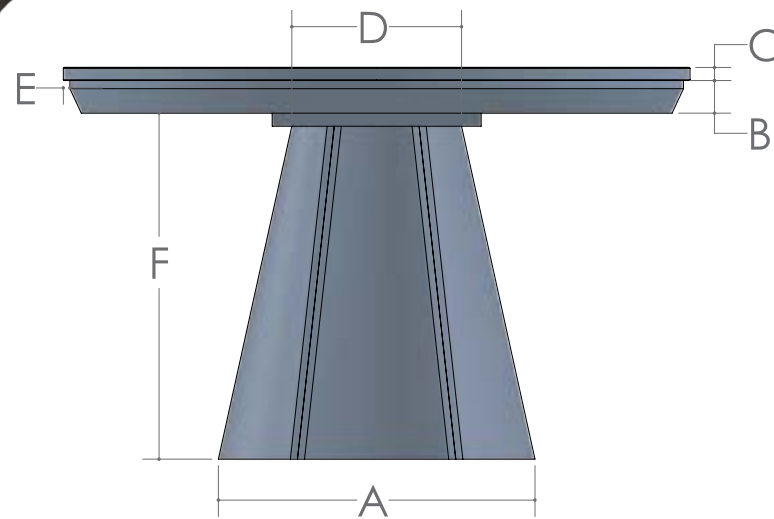

# BROGAN TABLE

- Mission Edge is Standard
- Beveled Skirt is Standard
- Tables 60" or Larger have a Skirt without a Bevel

SIZE	12" LEAVES AVAILABLE	SELF STORE
42	2	No
48	2	No
54	1	No
60	Solid Top Only	No
66	Solid Top Only	No
72	Solid Top Only	No