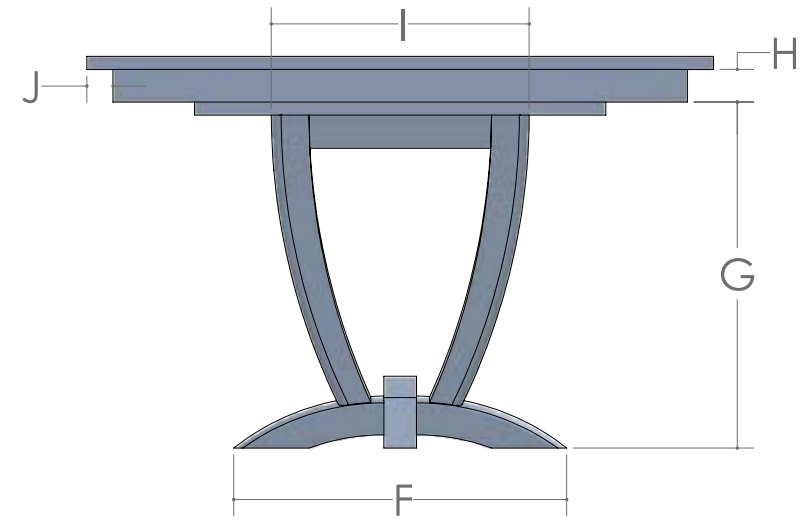

# BECKETT TABLE

■ 1" Thick Top and Mission Edge are Standard

SIZE	12" LEAVES AVAILABLE	SELF STORE
42 x 72	4	Yes 2 Skirted - 2 without
48 x 72	4	Yes 4 without Skirts
42 x 84	3	Yes 3 Skirted - 1 without
48 x 84	3	Yes 3 without Skirts
42 x 96	2	Yes 2 Skirted
48 x 96	2	Yes 2 without Skirts
42 x 108	1	Yes 1 Skirted
48 x 108	1	Yes 1 without Skirts
42 x 120	Solid Top Only	No
48 x 120	Solid Top Only	No