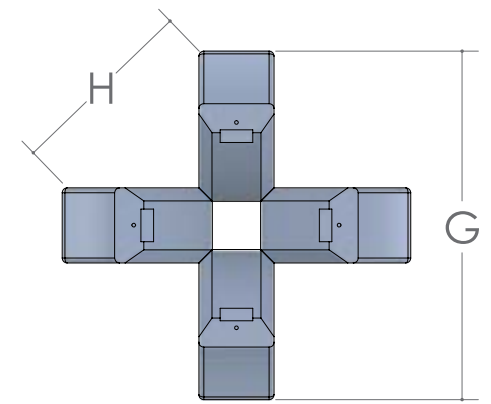

# KORBYN TABLE

- Mission Edge is Standard
- Beveled Skirt is Standard

SIZE	12" LEAVES AVAILABLE	SELF STORE
42	2	No
48	2	No
54	1	No

SIZE	A	B	C	D	E	F	G	H
All Sizes	5 3/4"	2 1/2"	1"	18 5/8"	1/2"	26 1/2"	26 3/4"	14 1/2"