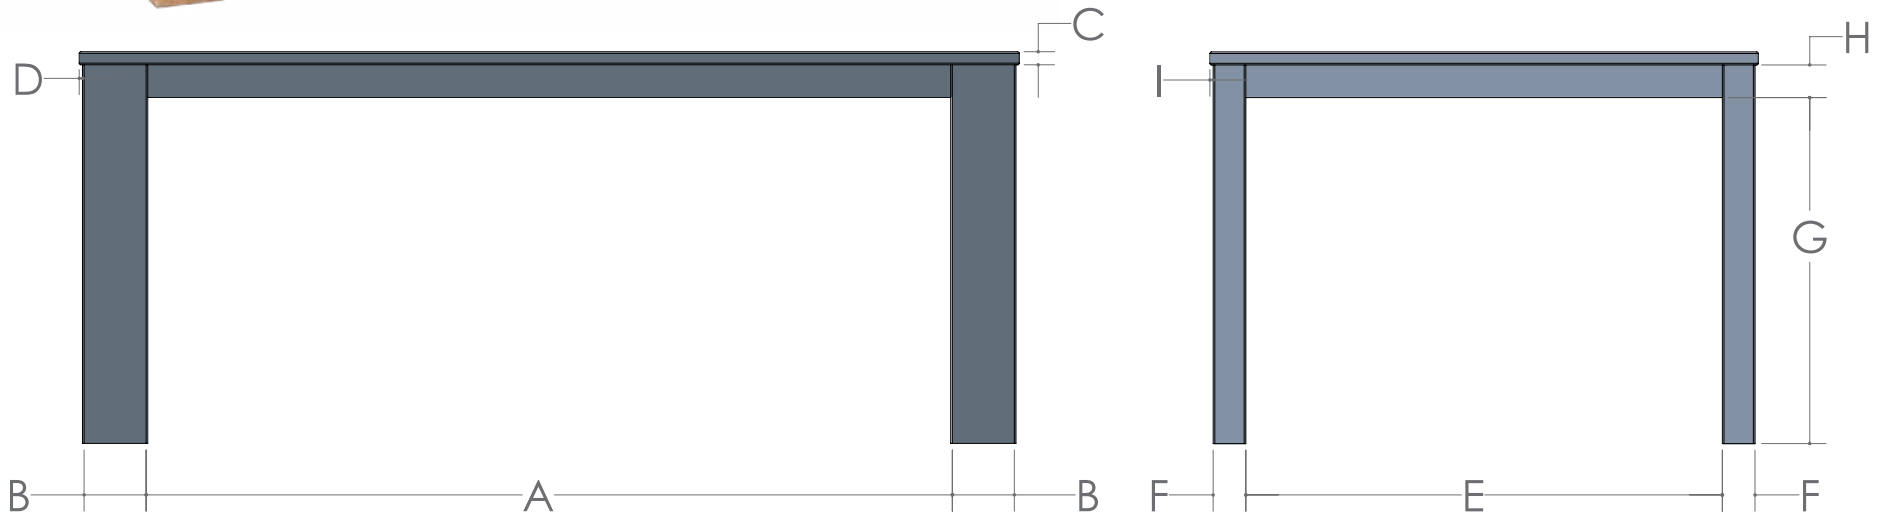

# THEO TABLE

▪ Mission Edge is Standard

SIZE	12" LEAVES AVAILABLE	SELF STORE
36 x 60	9	Yes 1 Skirted - 1 without
36 x 66	9	Yes 1 Skirted - 1 without
36 x 72	9	Yes 1 Skirted - 1 without
42 x 60	9	Yes 2 Skirted - 2 without
42 x 66	9	Yes 2 Skirted - 2 without
42 x 72	9	Yes 2 Skirted - 2 without
48 x 60	9	Yes 2 Skirted - 2 without
48 x 66	9	Yes 2 Skirted - 2 without
48 x 72	9	Yes 2 Skirted - 2 without