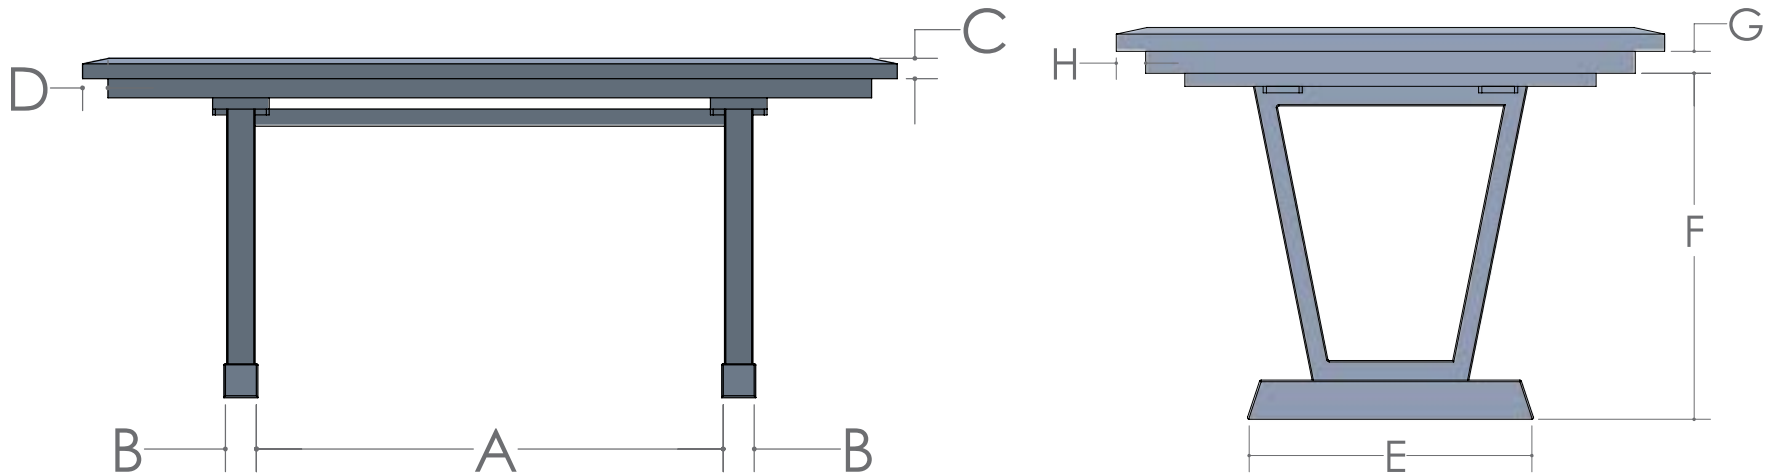

SIZE	A	B	C	D	E	F	G	H
All Sizes	41 1/4"	2 3/4"	1"	2 1/4"	21 5/8"	26 1/2"	2 1/2"	2 1/2"