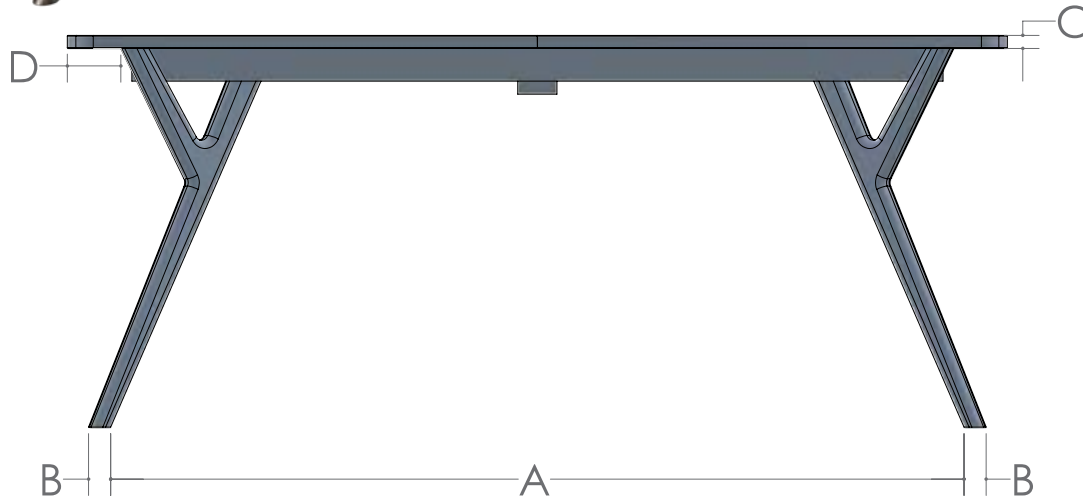

SIZE	A	B	C	D	E	F	G	H	I
42 x 60	53 3/8"	1 5/8"	1"	4 1/8"	34 1/2"	1 5/8"	26 1/2"	2 1/2"	3 3/8"
42 x 66	59 3/8"	1 5/8"	1"	4 1/8"	34 1/2"	1 5/8"	26 1/2"	2 1/2"	3 3/8"
42 x 72	65 3/8"	1 5/8"	1"	4 1/8"	34 1/2"	1 5/8"	26 1/2"	2 1/2"	3 3/8"
48 x 60	53 3/8"	1 5/8"	1"	4 1/8"	40 1/2"	1 5/8"	26 1/2"	2 1/2"	3 3/8"
48 x 66	59 3/8"	1 5/8"	1"	4 1/8"	40 1/2"	1 5/8"	26 1/2"	2 1/2"	3 3/8"
48 x 72	65 3/8"	1 5/8"	1"	4 1/8"	40 1/2"	1 5/8"	26 1/2"	2 1/2"	3 3/8"