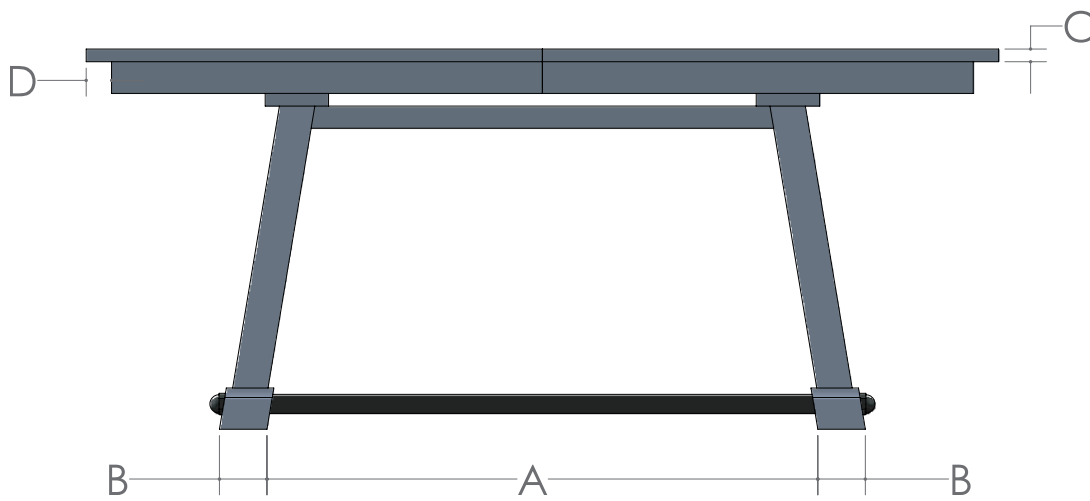

SIZE	A	B	C	D	E	F	G	H	I
All Sizes	43 1/2"	3 3/4"	1"	2"	30"	26 1/2"	2 1/2"	18 3/4"	2"