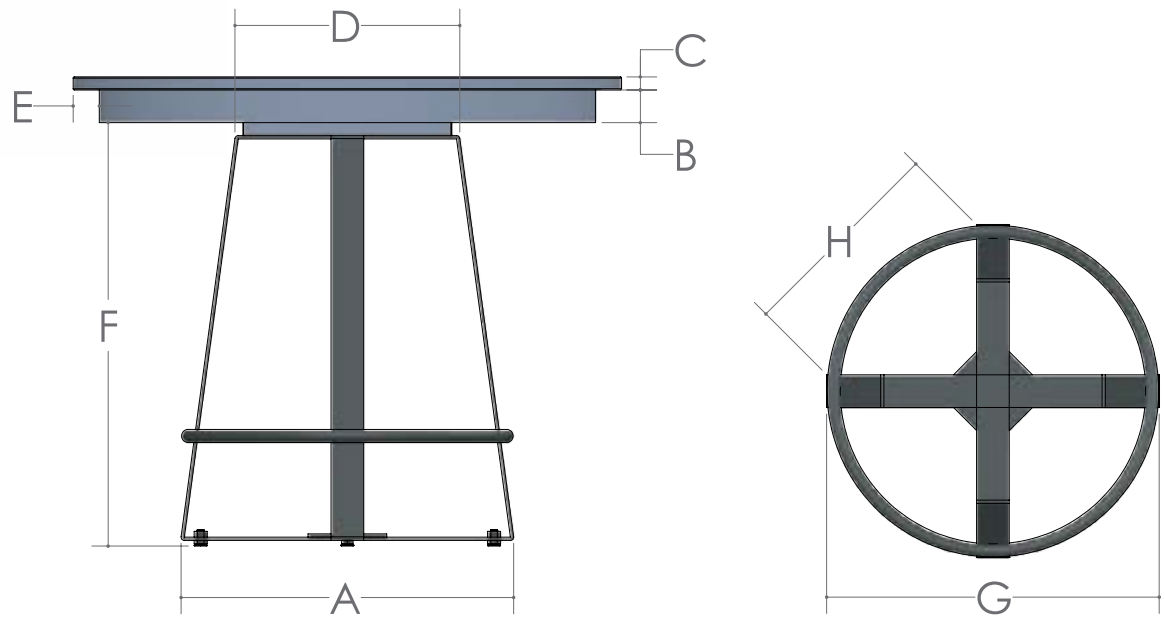

# IRON CRAFT PUB TABLE

■ Mission Edge is Standard

SIZE	12" LEAVES AVAILABLE	SELF STORE
42	2	No
48	2	No

SIZE	A	B	C	D	E	F	G	H
All Sizes	25 1/2"	2 1/2"	1"	17 1/4"	2"	32 1/2"	25 1/2"	16 1/4"