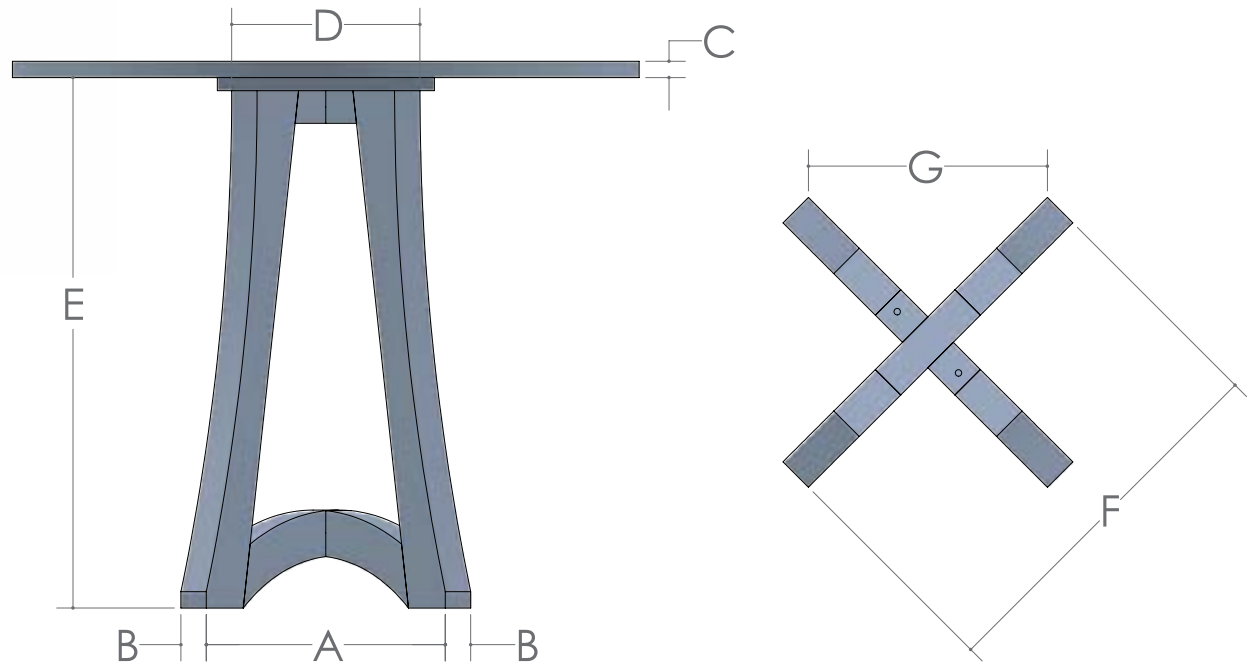

# TIFTON PUB TABLE

- SIZES: 36"h or 42"h with 42", 48" or 54" Diameter
- 1 1/4" Thick Top and Mission Edge are Standard

	A	B	C	D	E	F	G
<b>36"h SIZE</b>							
42"	18 1/4"	2"	1 1/4"	14 3/8"	34 3/4"	28 5/8"	18 1/4"
48"	18 1/4"	2"	1 1/4"	14 3/8"	34 3/4"	28 5/8"	18 1/4"
54"	30 1/4"	2"	1 1/4"	26 3/8"	34 3/4"	45 5/8"	30 1/4"
<b>42"h SIZE</b>							
42"	18 1/4"	2"	1 1/4"	14 3/8"	40 3/4"	28 5/8"	18 1/4"
48"	18 1/4"	2"	1 1/4"	14 3/8"	40 3/4"	28 5/8"	18 1/4"
54"	30 1/4"	2"	1 1/4"	26 3/8"	40 3/4"	45 5/8"	30 1/4"