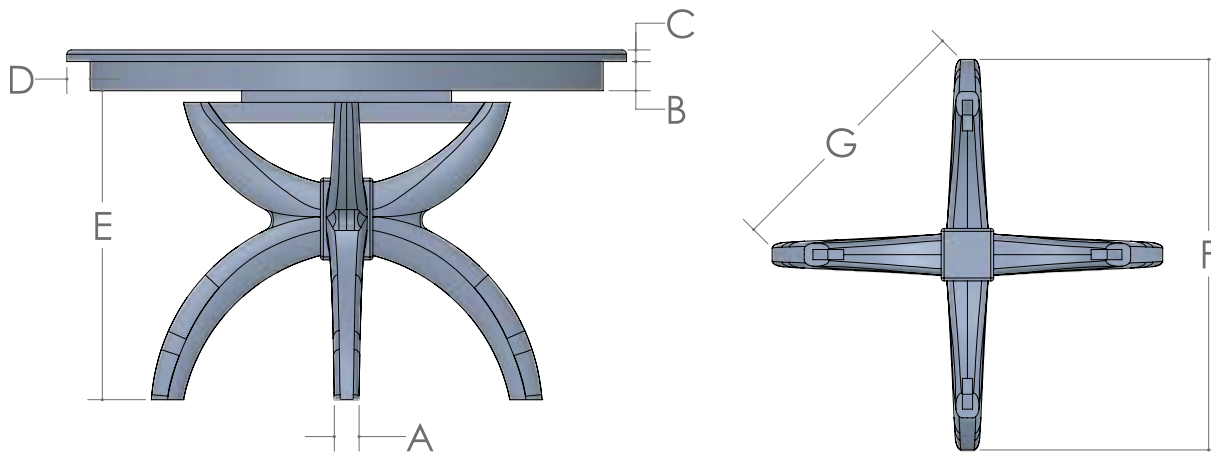

# NILES TABLE

■ ½" Roundover Edge is Standard

SIZE	12" LEAVES AVAILABLE	SELF STORE
42	2	No
48	2	No
54	1	No
60	Solid Top Only	No

SIZE	A	B	C	D	E	F
42	26 ½"	2"	1"	2 ½"	33 ½"	22 ⅞"
48	26 ½"	2"	1"	2 ½"	33 ½"	22 ⅞"
54	26 ½"	2"	1"	2 ½"	33 ½"	22 ⅞"
60	26 ½"	2"	1"	2 ½"	33 ½"	22 ⅞"