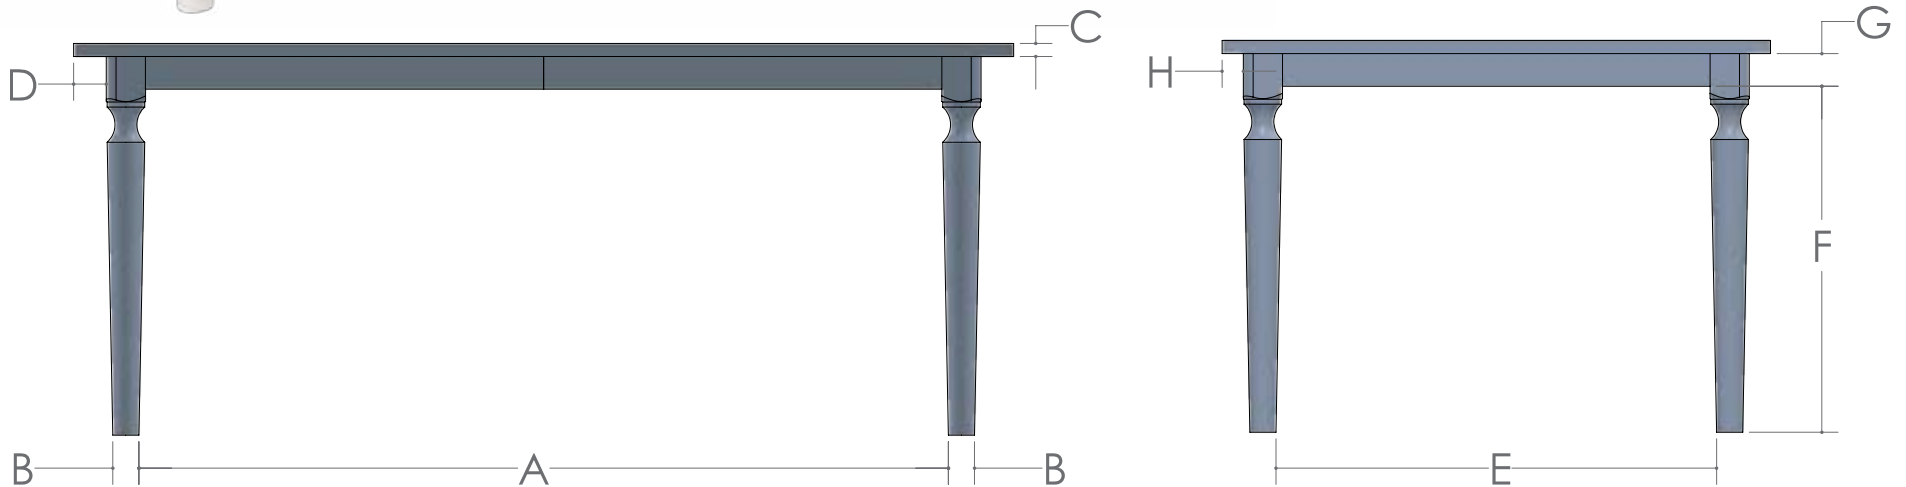

# CRAYTON TABLE

■ 1/2" Roundover Edge is Standard

SIZE	12" LEAVES AVAILABLE	SELF STORE
42 x 60	9	Yes 2 Skirted - 2 without
42 x 66	9	Yes 2 Skirted - 2 without
42 x 72	9	Yes 2 Skirted - 2 without
48 x 60	9	Yes 2 Skirted - 2 without
48 x 66	9	Yes 2 Skirted - 2 without
48 x 72	9	Yes 2 Skirted - 2 without