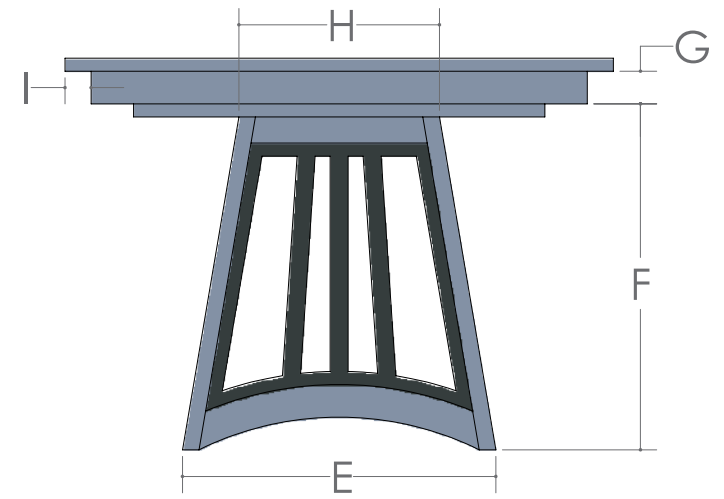

SIZE	A	B	C	D	E	F	G	H	I
All Sizes	41 1/2"	3"	1"	2"	24"	26 1/2"	2 1/2"	15 3/8"	2"