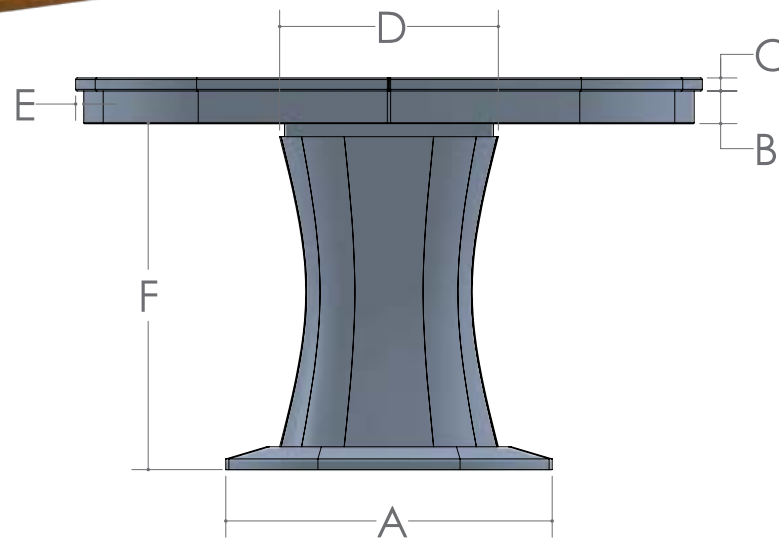

# CALLAWAY TABLE

▪ Mission Edge is Standard

SIZE	12" LEAVES AVAILABLE	SELF STORE
42 x 42	2	No
48 x 48	2	No
54 x 54	1	No

Top Shape

SIZE	A	B	C	D	E	F	G	H
42 x 42	21"	2 1/2"	1"	16 3/4"	5/8"	26 1/2"	21"	23 1/8"
48 x 48	25"	2 1/2"	1"	16 3/4"	5/8"	26 1/2"	25"	28 1/2"
54 x 54	29"	2 1/2"	1"	16 3/4"	5/8"	26 1/2"	29"	34"