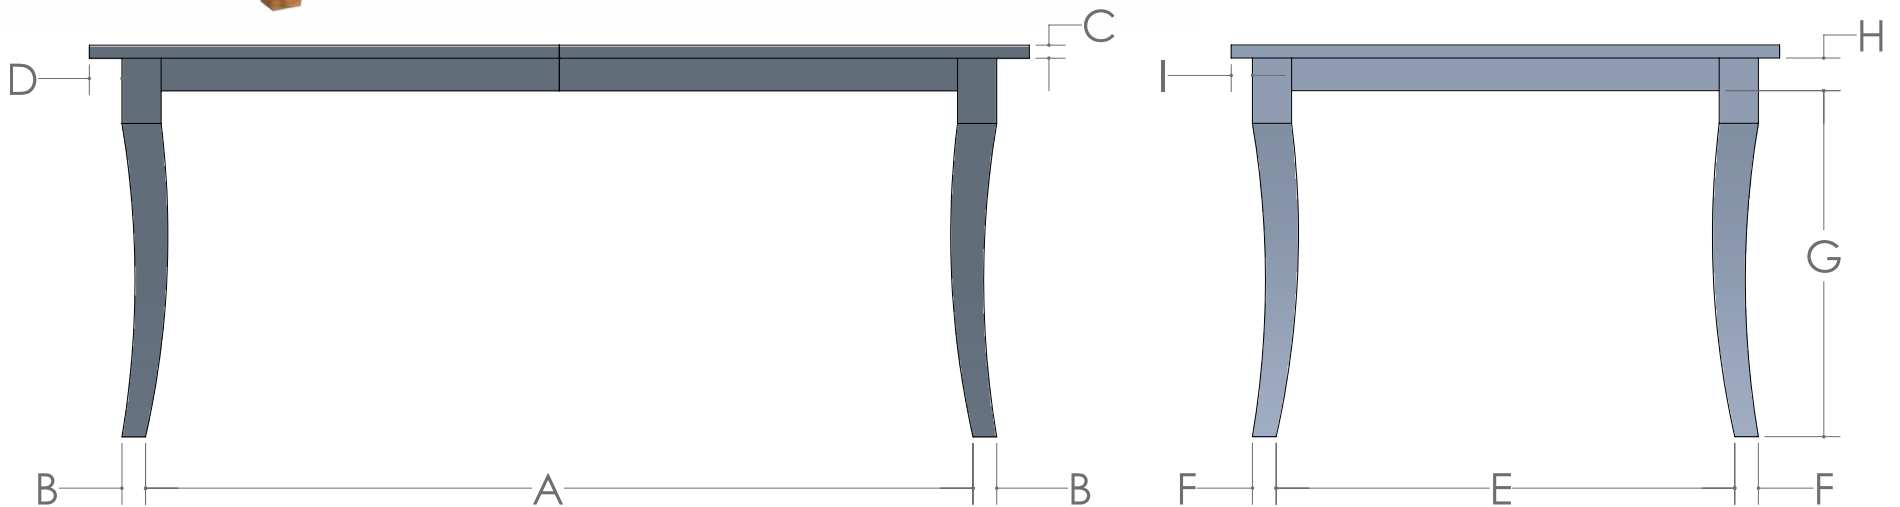

# FENMORE TABLE

- ½" Roundover Edge is Standard
- QUICK SHIP: Brown Maple, 42" x 72" with Two 12" Self Store Leaves Only

SIZE	12" LEAVES AVAILABLE	SELF STORE
42 x 60	9	Yes 2 Skirted - 2 without
42 x 66	9	Yes 2 Skirted - 2 without
42 x 72	9	Yes 2 Skirted - 2 without
48 x 60	9	Yes 2 Skirted - 2 without
48 x 66	9	Yes 2 Skirted - 2 without
48 x 72	9	Yes 2 Skirted - 2 without