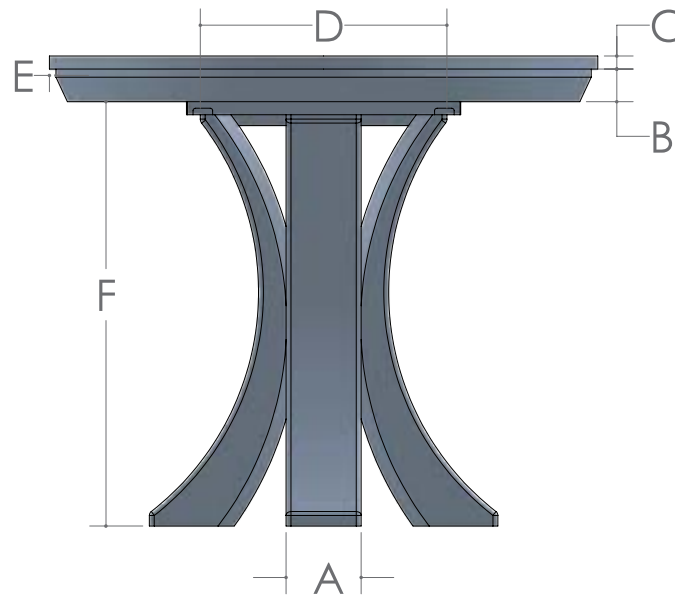

# KORBYN PUB TABLE

■ Mission Edge is Standard

SIZE	12" LEAVES AVAILABLE	SELF STORE
42	2	No
48	2	No

SIZE	A	B	C	D	E	F	G	H
36"h	5 3/4"	2 1/2"	1"	19"	1/2"	32 1/2"	26 3/4"	14 1/4"
42"h	5 3/4"	2 1/2"	1"	19"	1/2"	38 1/2"	26 3/4"	14 1/4"