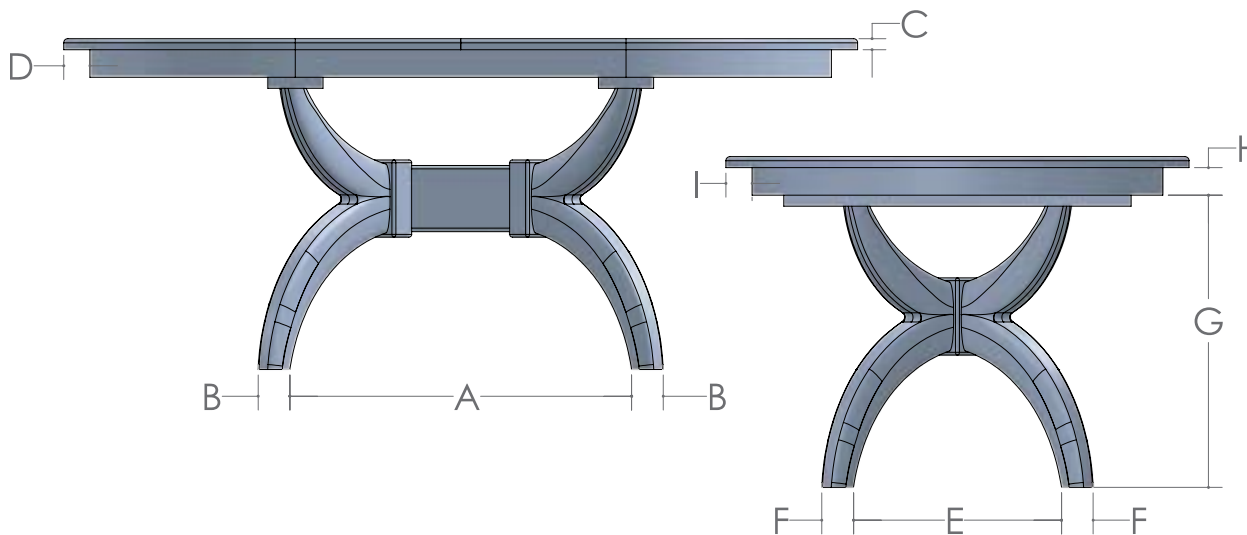

NILES DOUBLE PEDESTAL TABLE

SIZE	12" LEAVES AVAILABLE	SELF STORE
42 x 60	4	No
48 x 60	4	No
42 x 66	4	No
48 x 66	4	No
42 x 72	4	Yes 2 without Skirts
48 x 72	4	Yes 2 without Skirts
42 x 84	3	Yes 2 without Skirts
48 x 84	3	Yes 2 without Skirts
42 x 96	2	Yes 2 without Skirts
48 x 96	2	Yes 2 without Skirts
42 x 108	1	No 1 without Skirts
48 x 108	1	No 1 without Skirts
42 x 120	Solid Top Only	No
48 x 120	Solid Top Only	No

SIZE	A	B	C	D	E	F	G	H	I
All Sizes	31"	2 ⅞"	1"	2 ⅜"	18 ⅞"	2 ⅞"	26 ½"	2 ½"	2 ⅜"