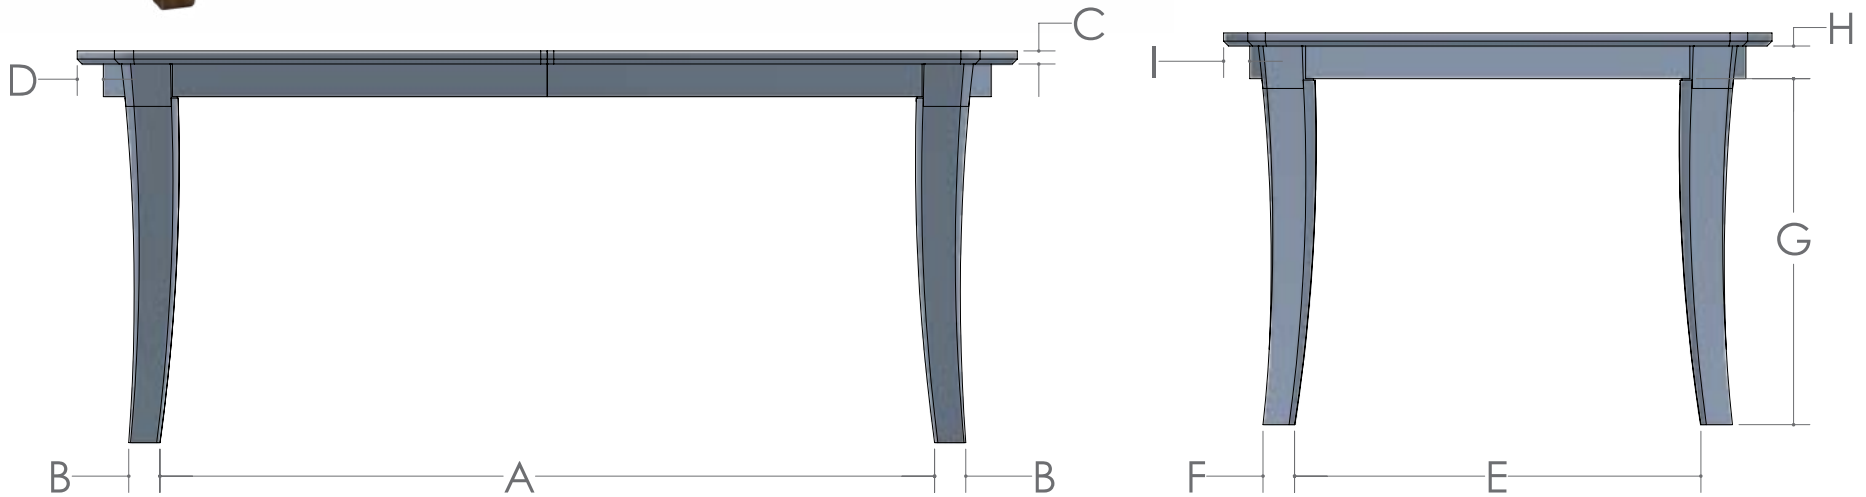

# CRESCENT TABLE

■ Under Chamfer Edge is Standard

SIZE	12" LEAVES AVAILABLE	SELF STORE
42 x 60	9	Yes 2 Skirted - 2 without
42 x 66	9	Yes 2 Skirted - 2 without
42 x 72	9	Yes 2 Skirted - 2 without
48 x 60	9	Yes 2 Skirted - 2 without
48 x 66	9	Yes 2 Skirted - 2 without
48 x 72	9	Yes 2 Skirted - 2 without