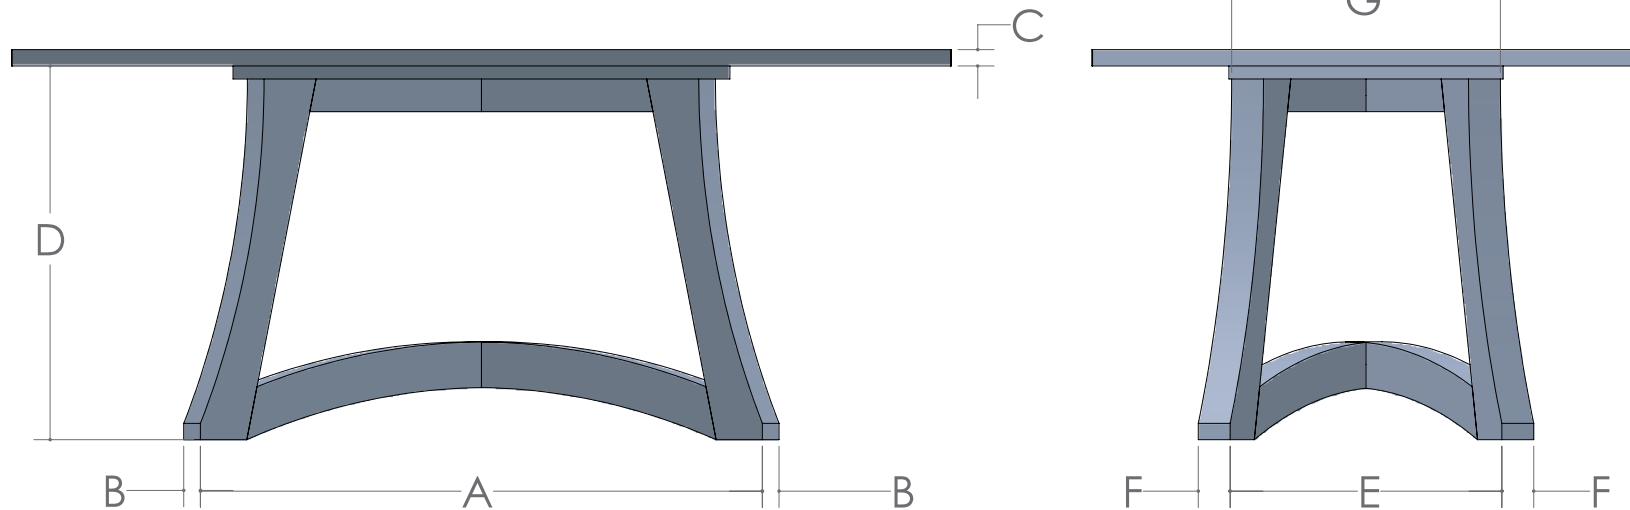

# TIFTON TABLE

- **SIZES:** 42" x 72", 42" x 84", 42" x 96", 42" x 108", 42" x 120", 48" x 72", 48" x 84", 48" x 96", 48" x 108" and 48" x 120" Solid Top Only
- **STANDARD TOP:** 1 1/4" Thick Live Edge, Available in Cherry, Brown Maple, Walnut and Rustic Cherry
- **OPTIONAL TOP:** 1 1/4" Thick Clean Edge, Available in Oak, Cherry, Hard Maple, Brown Maple, Quarter-Sawn White Oak, Hickory, Walnut, Rustic Cherry and Rustic Hickory
- **QUICK SHIP:** Brown Maple with Live Edge, 42" x 72" Solid Top Only