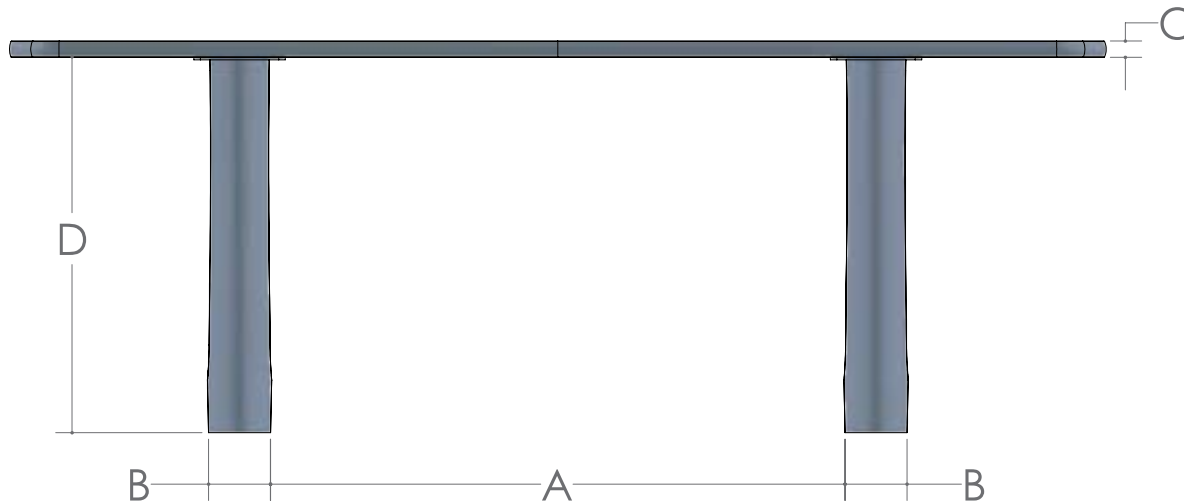

# WESTAL TABLE

■ 1 1/4" Top with Bullnose Edge is Standard

SIZE	12" LEAVES AVAILABLE	SELF STORE
42 x 72	4	Yes 4 without Skirts
48 x 72	4	Yes 4 without Skirts
42 x 84	3	Yes 3 without Skirts
48 x 84	3	Yes 3 without Skirts
42 x 96	Solid Top Only	No
48 x 96	Solid Top Only	No
42 x 108	Solid Top Only	No
48 x 108	Solid Top Only	No
42 x 120	Solid Top Only	No
48 x 120	Solid Top Only	No