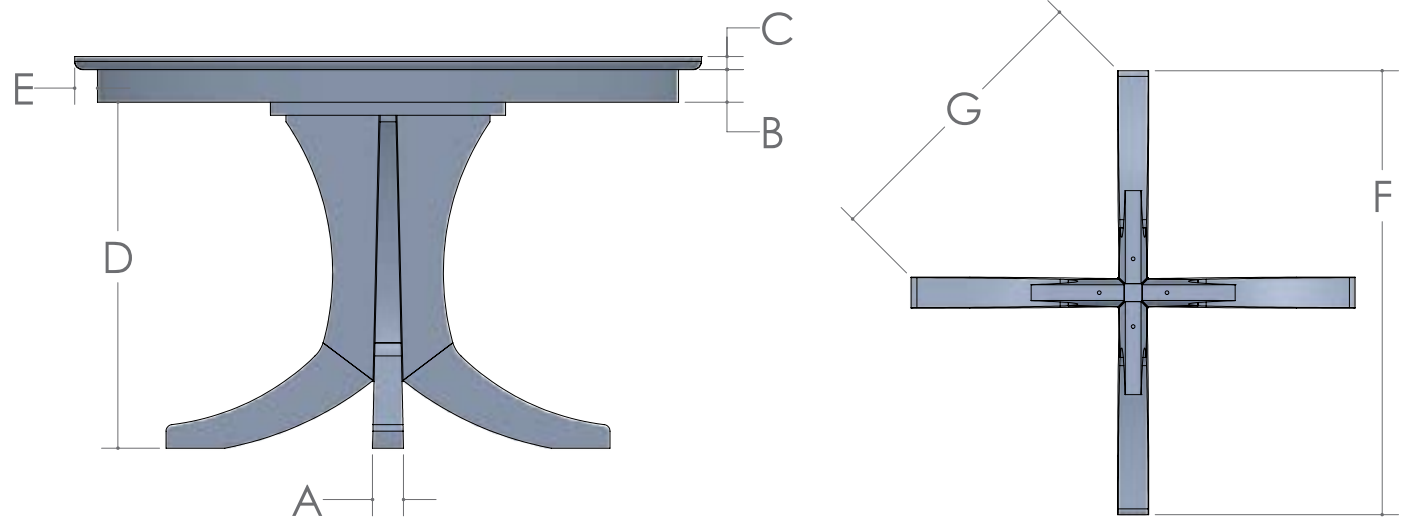

# BERSINA TABLE

▪ Roundover-Bottom Edge is Standard

SIZE	12" LEAVES AVAILABLE	SELF STORE
42	2	No
48	2	No
54	Solid Top Only	No

SIZE	A	B	C	D	E	F	G
All Sizes	2 3/8"	2 1/2"	1"	26 1/2"	1 3/4"	34"	22 3/8"