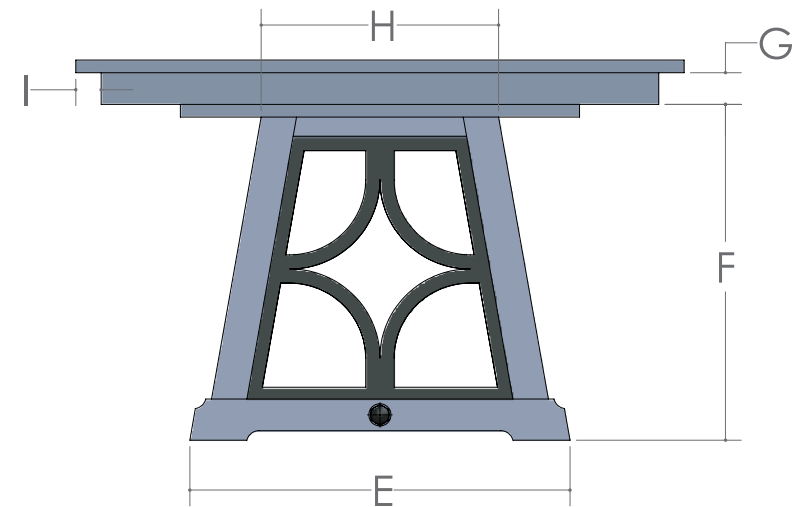

Metal Color Options

SIZE	A	B	C	D	E	F	G	H	I
All Sizes	43 1/2"	3 3/4"	1"	2"	30"	26 1/2"	2 1/2"	18 3/4"	2"