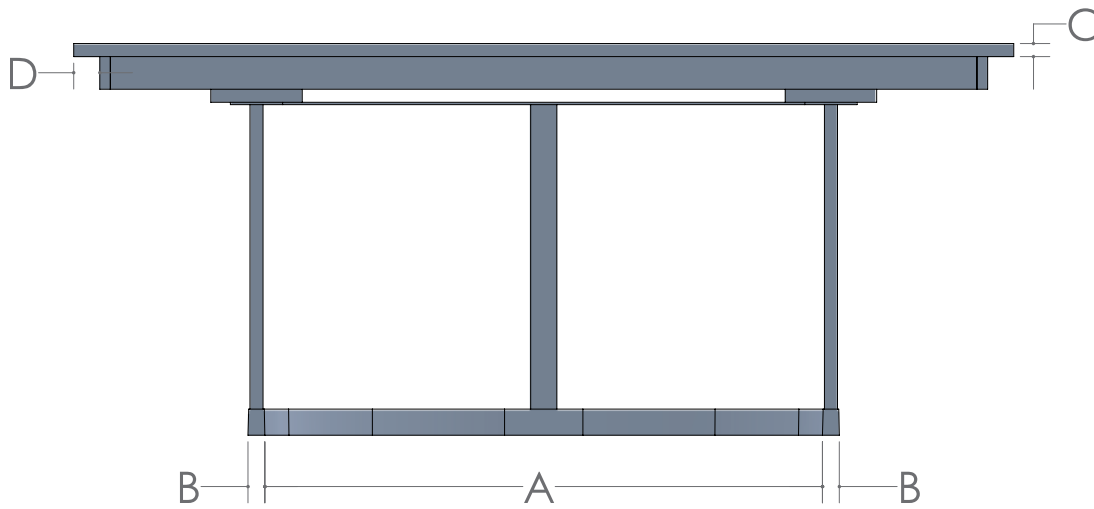

# REGAL TABLE

▪ 1" Thick Top and Mission Edge are Standard

SIZE	12" LEAVES AVAILABLE	SELF STORE
42 x 72	4	Yes 4 without Skirts
48 x 72	4	Yes 4 without Skirts
42 x 84	3	Yes 3 without Skirts
48 x 84	3	Yes 3 without Skirts
42 x 96	2	Yes 2 without Skirts
48 x 96	2	Yes 2 without Skirts
42 x 108	1	Yes 1 without Skirts
48 x 108	1	Yes 1 without Skirts
42 x 120	Solid Top Only	No
48 x 120	Solid Top Only	No