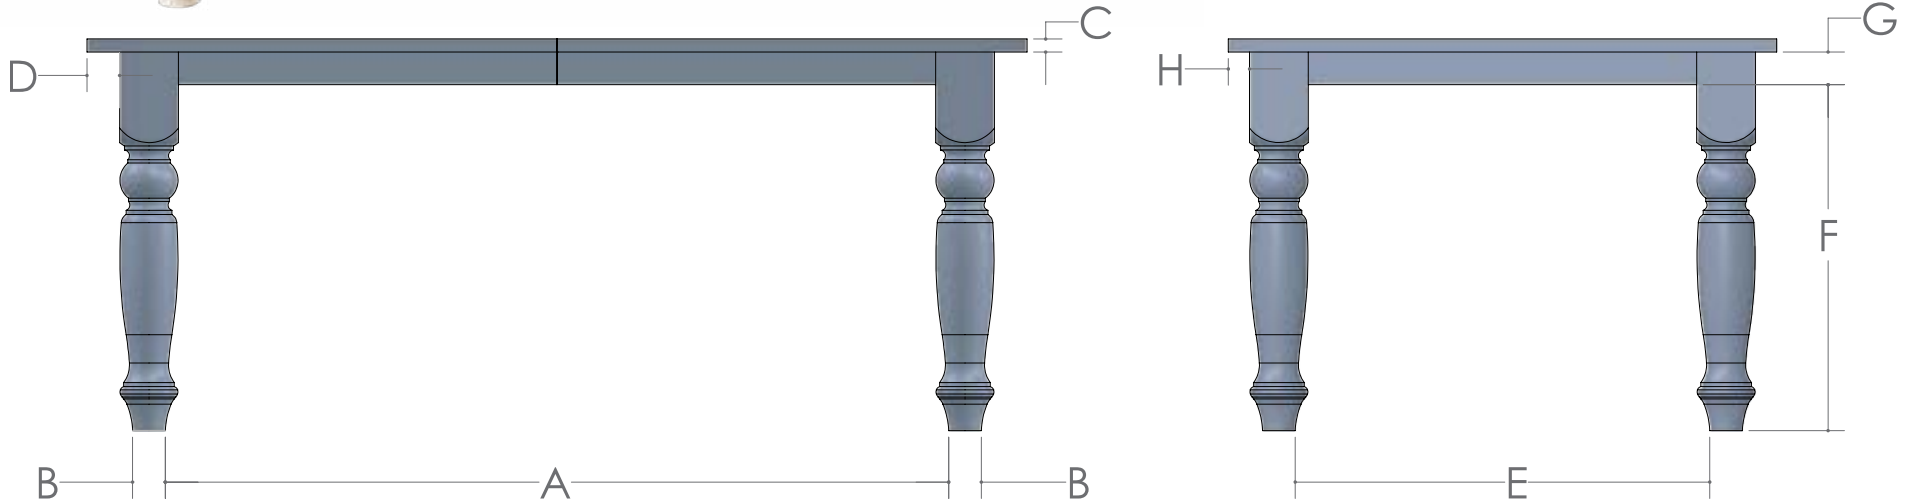

■ Reclaimed Barn Wood Only Available with Solid Top

SIZE	12" LEAVES AVAILABLE	SELF STORE
42 x 60	9	Yes 2 Skirted - 2 without
42 x 66	9	Yes 2 Skirted - 2 without
42 x 72	9	Yes 2 Skirted - 2 without
48 x 60	9	Yes 2 Skirted - 2 without
48 x 66	9	Yes 2 Skirted - 2 without
48 x 72	9	Yes 2 Skirted - 2 without

Self Store Only Applies with 1" Top