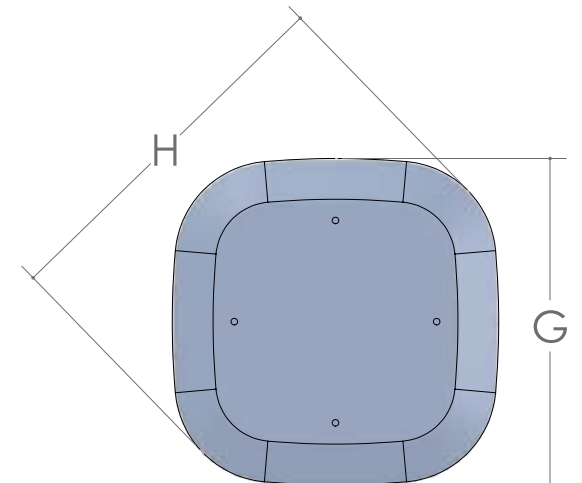

# CALLAWAY TABLE

▪ Mission Edge is Standard

SIZE	12" LEAVES AVAILABLE	SELF STORE
42 x 42	2	No
48 x 48	2	No
54 x 54	1	No

Top Shape

SIZE	A	B	C	D	E	F	G	H
42 x 42	21"	2 1/2"	1"	16 3/4"	5/8"	26 1/2"	21"	23 1/8"
48 x 48	25"	2 1/2"	1"	16 3/4"	5/8"	26 1/2"	25"	28 1/2"
54 x 54	29"	2 1/2"	1"	16 3/4"	5/8"	26 1/2"	29"	34"