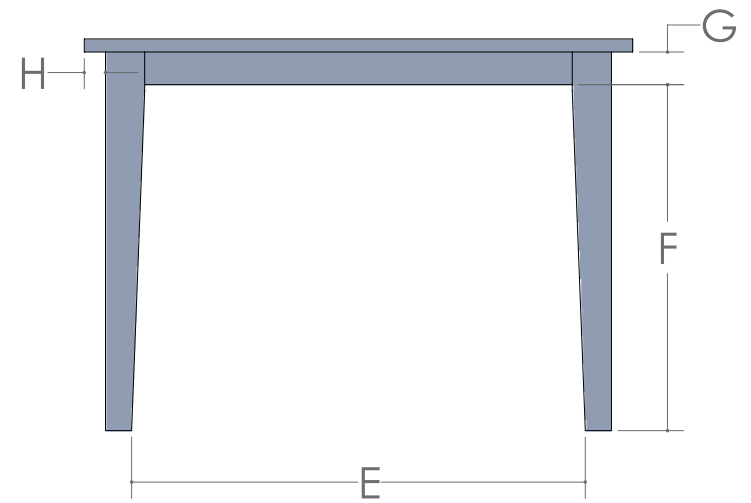

# ROANOKE TABLE

■ 1" Thick Top and ½" Roundover Edge are Standard

SIZE	12" LEAVES AVAILABLE	SELF STORE
42 x 60	9	Yes 2 Skirted - 2 without
42 x 66	9	Yes 2 Skirted - 2 without
42 x 72	9	Yes 2 Skirted - 2 without
48 x 60	9	Yes 2 Skirted - 2 without
48 x 66	9	Yes 2 Skirted - 2 without
48 x 72	9	Yes 2 Skirted - 2 without