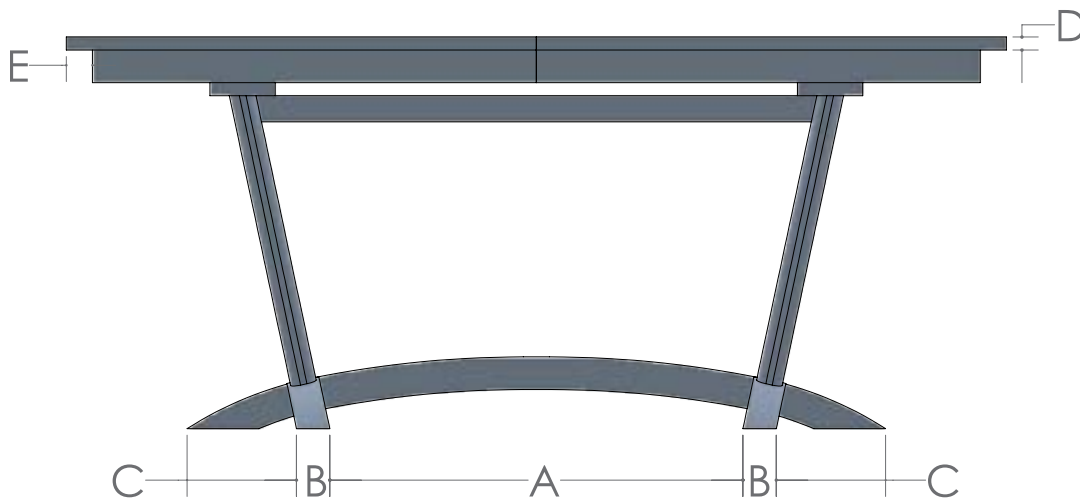

# BECKETT TABLE

■ 1" Thick Top and Mission Edge are Standard

SIZE	12" LEAVES AVAILABLE	SELF STORE
42 x 72	4	Yes 2 Skirted - 2 without
48 x 72	4	Yes 4 without Skirts
42 x 84	3	Yes 3 Skirted - 1 without
48 x 84	3	Yes 3 without Skirts
42 x 96	2	Yes 2 Skirted
48 x 96	2	Yes 2 without Skirts
42 x 108	1	Yes 1 Skirted
48 x 108	1	Yes 1 without Skirts
42 x 120	Solid Top Only	No
48 x 120	Solid Top Only	No