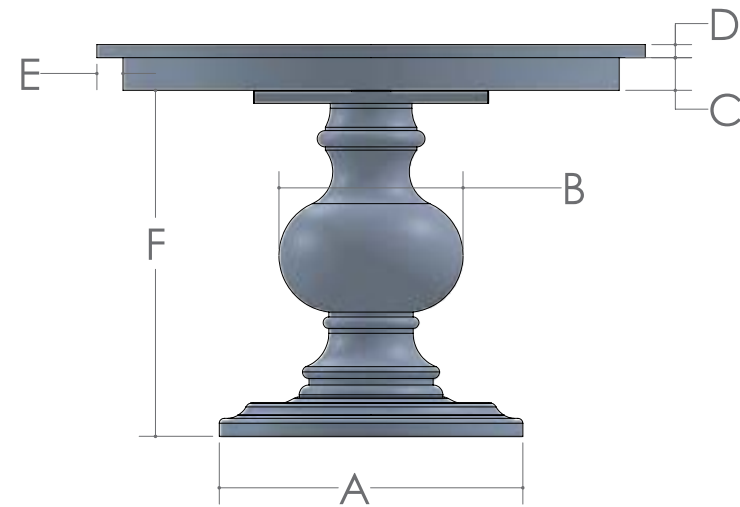

# BURRICK TABLE

■ Mission Edge is Standard

SIZE	12" LEAVES AVAILABLE	SELF STORE
42	2	No
48	2	No
54	2	No
60	Solid Top Only	No

SIZE	A	B	C	D	E	F
42	23 1/4"	14 1/8"	2 1/2"	1"	2"	26 1/2"
48	26"	14 1/8"	2 1/2"	1"	2"	26 1/2"
54	29 1/4"	14 1/8"	2 1/2"	1"	2"	26 1/2"
60	32 1/2"	14 1/8"	2 1/2"	1"	2"	26 1/2"