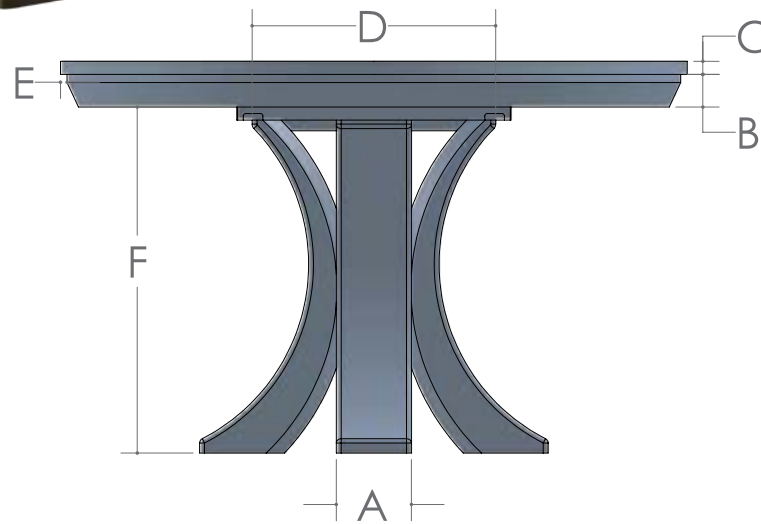

# KORBYN TABLE

- Mission Edge is Standard
- Beveled Skirt is Standard

SIZE	12" LEAVES AVAILABLE	SELF STORE
42	2	No
48	2	No
54	1	No

SIZE	A	B	C	D	E	F	G	H
All Sizes	5 3/4"	2 1/2"	1"	18 5/8"	1/2"	26 1/2"	26 3/4"	14 1/2"