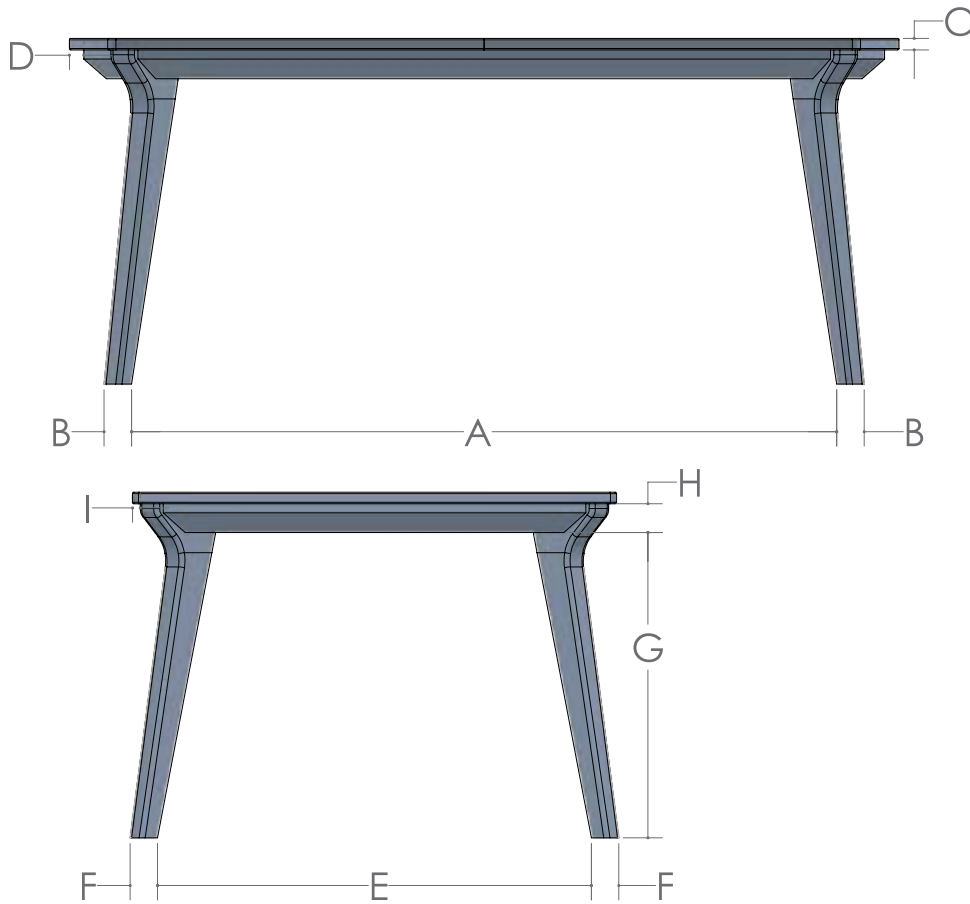

# VINSON TABLE

- 1" Thick Top and Mission Edge are Standard
- **QUICK SHIP:** Brown Maple or Cherry, 42" x 72" with Two 12" Self Store Leaves Only

SIZE	12" LEAVES AVAILABLE	SELF STORE
36 x 42	9	No
36 x 48	9	No
36 x 60	9	Yes 1 Skirted - 1 without
36 x 66	9	Yes 1 Skirted - 1 without
36 x 72	9	Yes 1 Skirted - 1 without
42 x 42	9	No
42 x 48	9	No
42 x 60	9	Yes 1 Skirted - 1 without
42 x 66	9	Yes 1 Skirted - 1 without
42 x 72	9	Yes 2 Skirted - 2 without
48 x 48	9	No
48 x 60	9	Yes 2 Skirted - 2 without
48 x 66	9	Yes 2 Skirted - 2 without
48 x 72	9	Yes 2 Skirted - 2 without