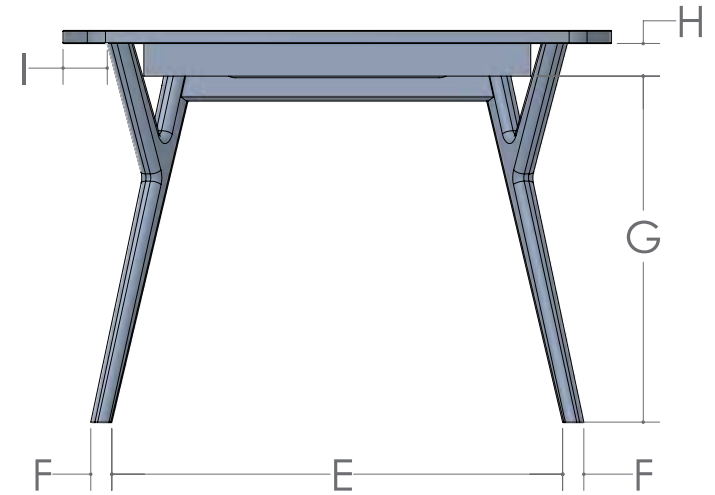

SIZE	A	B	C	D	E	F	G	H	I
42 x 60	53 3/8"	1 5/8"	1"	4 1/8"	34 1/2"	1 5/8"	26 1/2"	2 1/2"	3 3/8"
42 x 66	59 3/8"	1 5/8"	1"	4 1/8"	34 1/2"	1 5/8"	26 1/2"	2 1/2"	3 3/8"
42 x 72	65 3/8"	1 5/8"	1"	4 1/8"	34 1/2"	1 5/8"	26 1/2"	2 1/2"	3 3/8"
48 x 60	53 3/8"	1 5/8"	1"	4 1/8"	40 1/2"	1 5/8"	26 1/2"	2 1/2"	3 3/8"
48 x 66	59 3/8"	1 5/8"	1"	4 1/8"	40 1/2"	1 5/8"	26 1/2"	2 1/2"	3 3/8"
48 x 72	65 3/8"	1 5/8"	1"	4 1/8"	40 1/2"	1 5/8"	26 1/2"	2 1/2"	3 3/8"