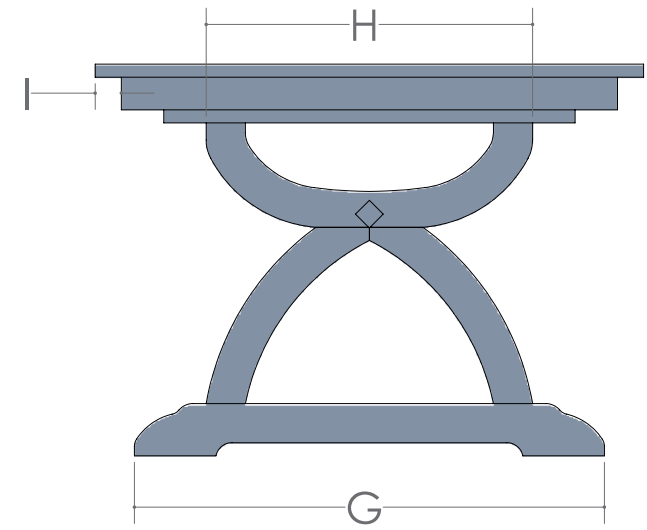

# CARMEN TABLE

■ Mission Edge is Standard

SIZE	12" LEAVES AVAILABLE	SELF STORE
42 x 72	4	Yes 2 Skirted - 2 without
48 x 72	4	Yes 4 without Skirts
42 x 84	3	Yes 2 Skirted - 1 without
48 x 84	3	Yes 3 without Skirts
42 x 96	2	Yes 2 Skirted
48 x 96	2	Yes 2 without Skirts
42 x 108	1	Yes 1 Skirted
48 x 108	1	Yes 1 without Skirts
42 x 120	Solid Top Only	No
48 x 120	Solid Top Only	No