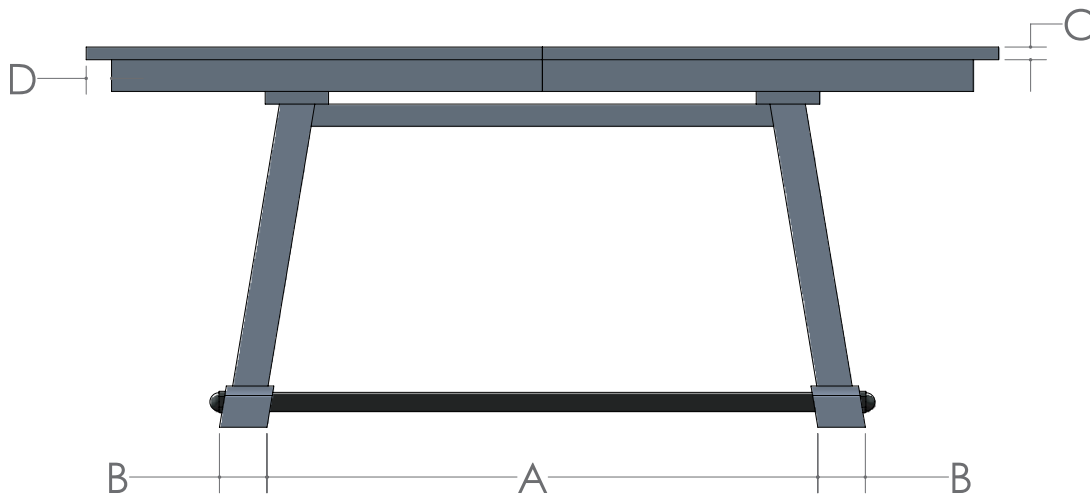

SIZE	A	B	C	D	E	F	G	H	I
All Sizes	43 1/2"	3 3/4"	1"	2"	30"	26 1/2"	2 1/2"	18 3/4"	2"