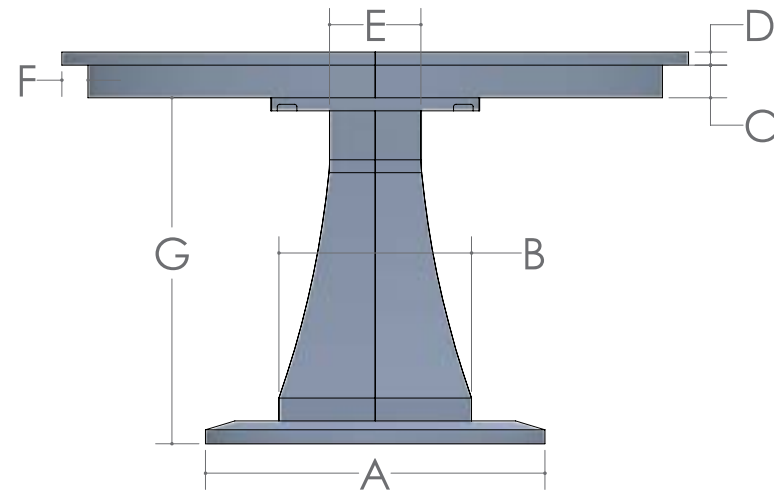

# EMERSON TABLE

- Mission Edge is Standard
- **QUICK SHIP:** Brown Maple, 48" Round with One 12" Leaf Only

SIZE	12" LEAVES AVAILABLE	SELF STORE
42	2	No
48	2	No
54	1	No
60	Solid Top Only	No
66	Solid Top Only	No
72	Solid Top Only	No