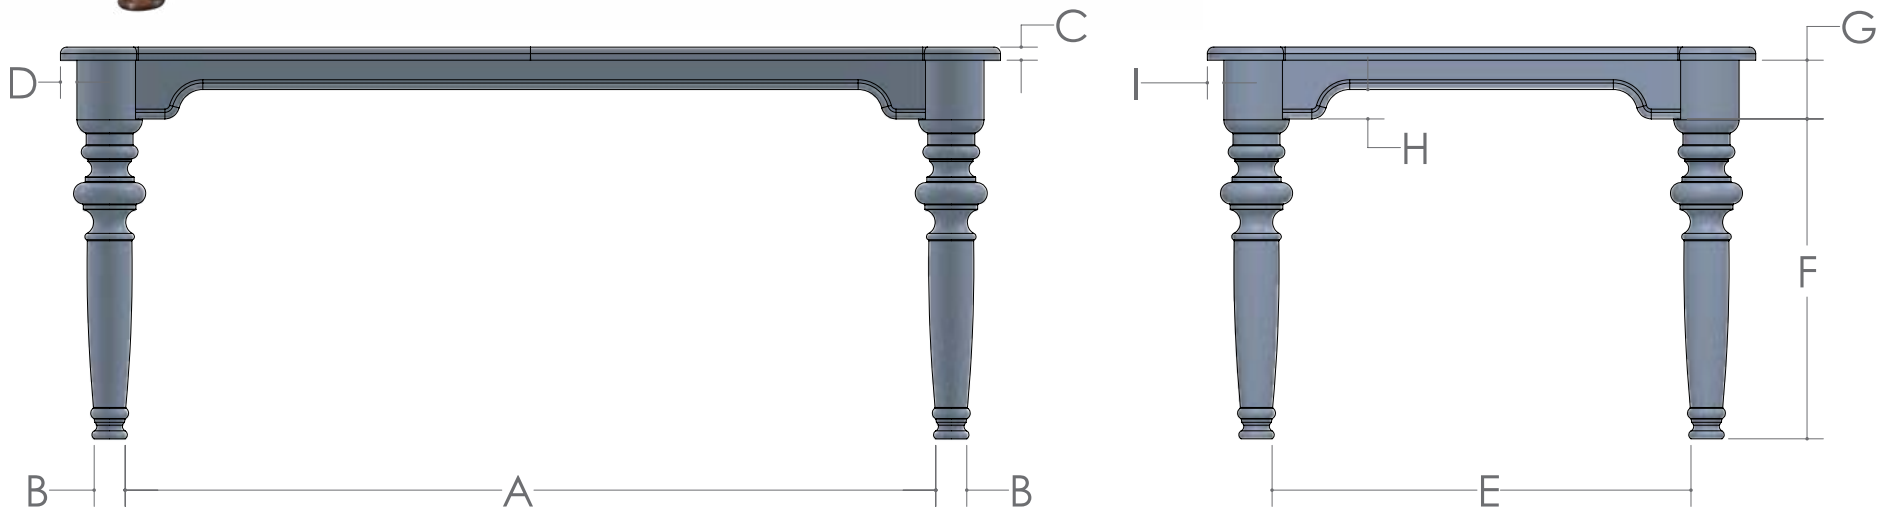

SIZE	A	B	C	D	E	F	G	H	I
42 x 60	50 ⅛"	2 ⅜"	1"	1 ¼"	32 ⅛"	22 ½"	4 ½"	2 ¼"	1 ¼"
42 x 66	56 ⅛"	2 ⅜"	1"	1 ¼"	32 ⅛"	23 ½"	4 ½"	2 ¼"	1 ¼"
42 x 72	62 ⅛"	2 ⅜"	1"	1 ¼"	32 ⅛"	24 ½"	4 ½"	2 ¼"	1 ¼"
48 x 60	50 ⅛"	2 ⅜"	1"	1 ¼"	38 ⅛"	24 ½"	4 ½"	2 ¼"	1 ¼"
48 x 66	56 ⅛"	2 ⅜"	1"	1 ¼"	38 ⅛"	24 ½"	4 ½"	2 ¼"	1 ¼"
48 x 72	62 ⅛"	2 ⅜"	1"	1 ¼"	38 ⅛"	24 ½"	4 ½"	2 ¼"	1 ¼"