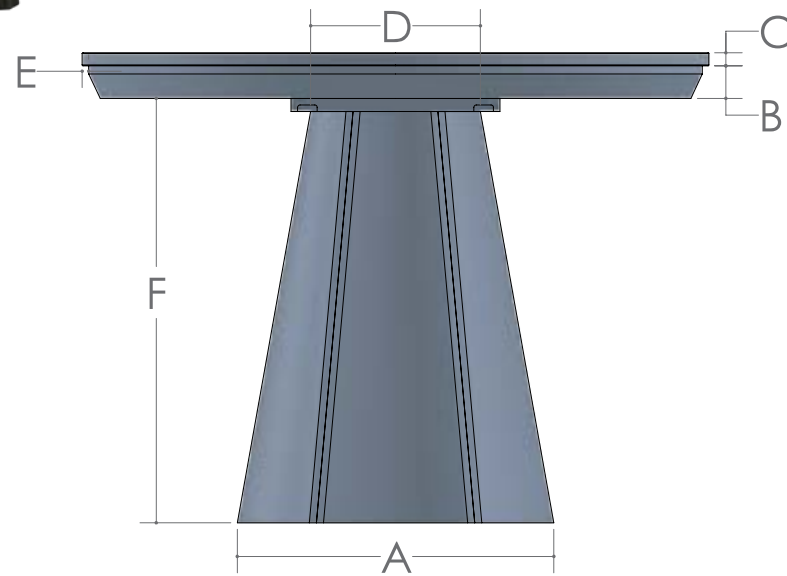

# BROGAN PUB TABLE

- Mission Edge is Standard
- Beveled Skirt is Standard

SIZE	12" LEAVES AVAILABLE	SELF STORE
42	2	No
48	2	No

SIZE	A	B	C	D	E	F	G	H
36"h	24 1/4"	2 1/2"	1"	13"	1/2"	32 1/2"	24 1/2"	11"
42"h	24 1/4"	2 1/2"	1"	13"	1/2"	38 1/2"	24 1/2"	11"