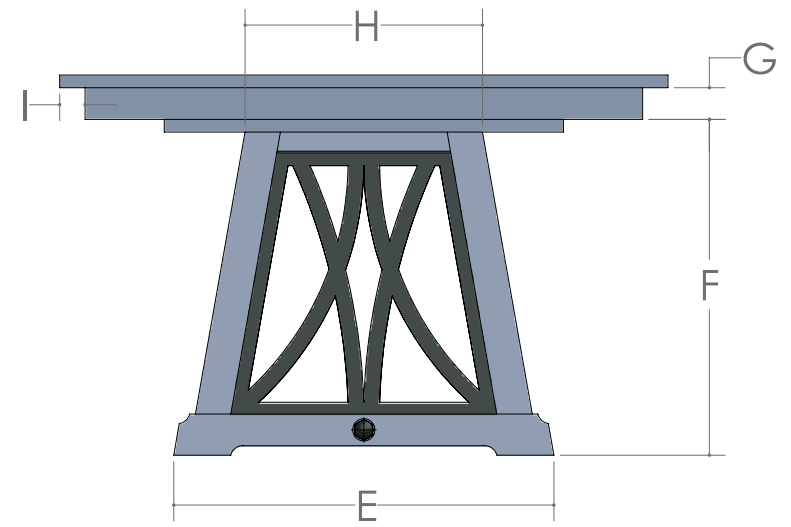

Metal Color Options

SIZE	A	B	C	D	E	F	G	H	I
All Sizes	43 1/2"	3 3/4"	1"	2"	30"	26 1/2"	2 1/2"	18 3/4"	2"