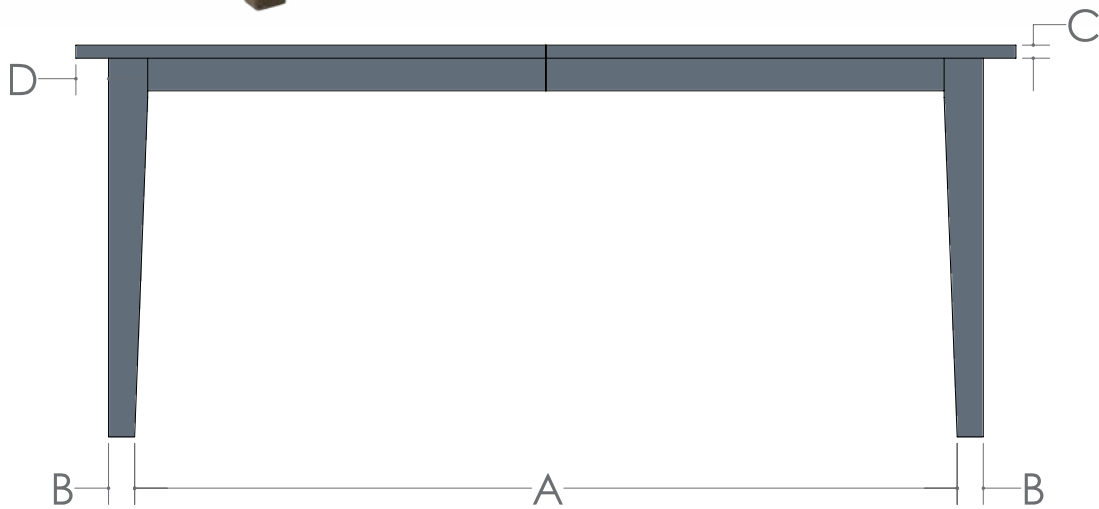

# ROANOKE TABLE

■ 1" Thick Top and ½" Roundover Edge are Standard

SIZE	12" LEAVES AVAILABLE	SELF STORE
42 x 60	9	Yes 2 Skirted - 2 without
42 x 66	9	Yes 2 Skirted - 2 without
42 x 72	9	Yes 2 Skirted - 2 without
48 x 60	9	Yes 2 Skirted - 2 without
48 x 66	9	Yes 2 Skirted - 2 without
48 x 72	9	Yes 2 Skirted - 2 without