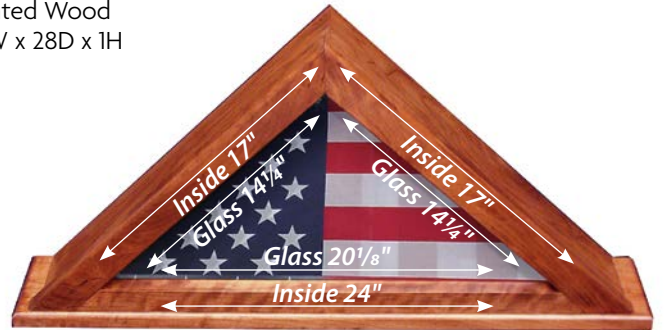

American Flag Wall Art

Flag Display

F120115 - Oak

F120107 - Cherry

F120117 - 1/4 Sawn White Oak

Cherry/PCL Michaels Cherry Shown

28W x 4D x 14 1/2H