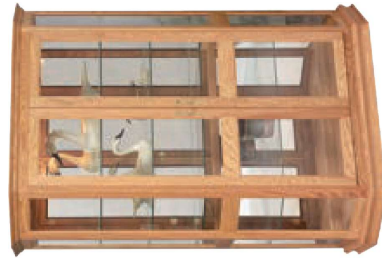

shown
**ANGLED DOUBLE DOOR
PICTURE FRAME CURIO**

GO-2040
53"W x 20 3/8"D x 72"H

FEATURES

- 4 adjustable glass shelves with plate grooves
- Mirror back
- Clear glass
- 2 LED Touch Lights
- Brass plate with lock

wood species shown -
Red Oak
stain shown -
OCS-101

wood species shown -
Red Oak
stain shown -
OCS-102

shown
**MISSION SMALL
CONSOLE**

GO-2045
38"W x 13"D x 30"H

FEATURES

- 2 adjustable glass shelves with plate groove
- Glass top
- Mirror back
- Clear glass
- No light
- Black pull

LED touch lights available with wood top