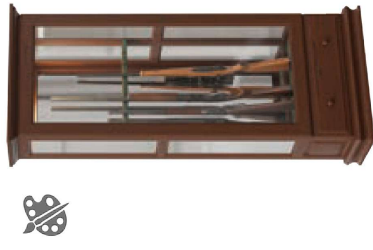

GUN CABINETS

shown

6 GUN SLIDING DOOR CABINET

G0-5000
31 1/2"W x 14 1/2"D x 72 1/2"H

FEATURES

- Mirror back
- Clear glass
- LED touch light
- Dovetail drawer with full extension slides
- Door slides left
- Locks on door and drawer
- Felt choices: Blue, Burgundy, Green, Brown, and Black

wood species shown -
Red Oak

stain shown -
OCS-113

hardware shown -
wood knobs

Also available --

8 GUN SLIDING DOOR CABINET

G0-5001
39 1/2"W x 14 1/2"D x 72 1/2"H

shown

8 GUN CABINET

G0-5009
41"W x 21 5/8"D x 77 1/2"H

FEATURES

- Wood back
- Etched glass
- 2 LED touch lights
- Dovetail drawers with full extension slides
- Locks on all drawers and doors
- Felt choices: Blue, Burgundy, Green, Brown, and Black

wood species shown -
Sap Cherry

stain shown -
OCS-113

hardware shown -
K156-AE, K152-AE, A76209-AE

Also available --

6 GUN CABINET

G0-5010
32 1/2"W x 20 5/8"D x 77 1/2"H

10 GUN CABINET

G0-5009A
49 1/2"W x 21 5/8"D x 77 1/2"H