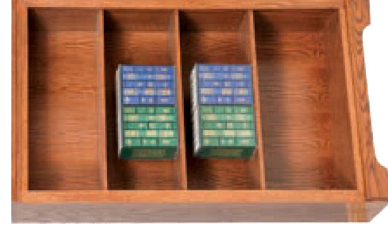

shown
ELEGANCE ECONOMY BOOKCASE
GO-3274-3
36"W x 13 3/4"D x 60"H
FEATURES
• 3 adjustable shelves

wood species shown - Red Oak
stain shown - OCS-113
Also available --
GO-3274-4 72"H 4-Shelf
GO-3274-3 60"H 3-Shelf
GO-3274-2 48"H 2-Shelf
GO-3274-1 36"H 1-Shelf