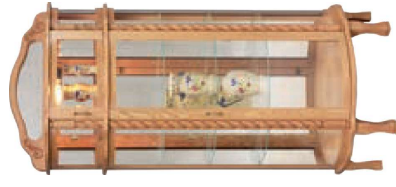

shown  
**MIRROR BACK CURIO**

wood species shown -  
Cherry  
stain shown -  
OCS-121

GO-2002  
34"W x 16"D x 60"H

**FEATURES**

- 3 adjustable glass shelves with plate groove
- Mirror back
- Clear glass
- LED touch light
- Brass pull with lock
- Door hinged right

shown  
**PLAIN JANE CURIO**

wood species shown -  
Cherry  
stain shown -  
OCS-113

GO-2003  
34"W x 16"D x 60"H

**FEATURES**

- 3 adjustable glass shelves with plate groove
- Wood back
- Clear glass
- No light
- Brass pull with lock
- Door hinged right

shown  
**RECTANGULAR CURIO**

wood species shown -  
Red Oak  
stain shown -  
OCS-112

GO-2004  
21"W x 15"D x 62"H

**FEATURES**

- 3 adjustable glass shelves with plate groove
- Mirror back
- Clear glass
- LED touch light
- Brass pull with lock
- Door hinged right