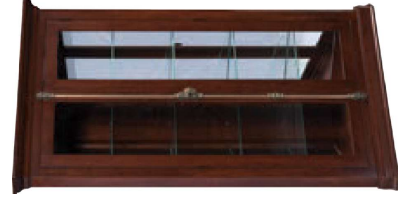

shown
**MISSION SLIDING DOOR
LARGE PICTURE FRAME CURIO**

GO-2089
39 1/2"W x 14 1/2"D x 72 1/2"H

FEATURES

- 4 adjustable glass shelves with plate groove
- Mirror back
- Clear glass
- LED touch light
- Door slides left

wood species shown - Red Oak
stain shown - OCS-230

Also available --

GO-2088
31 1/2"W x 14 1/2"D x 72 1/2"H

wood species shown - Brown Maple

shown
ELIZA CURIO

GO-2098
30"W x 13"D x 72"H

FEATURES

- 4 adjustable glass shelves with plate grooves
- Mirror back
- Clear glass
- LED touch light
- Door hinged right
- No lock on door

stain shown - OCS-118
hardware show - PA0221-SN

shown
**CONTEMPORARY
SLIDING CURIO**

GO-2090
20"W x 17"D x 60 1/2"H

FEATURES

- 3 adjustable glass shelves with plate groove
- Mirror back
- Clear glass
- LED touch light
- Door slides left

wood species shown - Brown Maple
stain shown - OCS-230

wood species shown - Brown Maple

shown
VERANDA CURIO

GO-2100
45"W x 15"D x 72 1/4"H

FEATURES

- 2 adjustable glass shelves with plate groove
- Mirror back
- Clear glass
- LED touch light
- Dovetail drawers with full extension slides
- No lock

Also available with optional leaded glass

stain shown - FH-15809 w/ black glaze
hardware shown - 1977S-DACM, 1977G-DACM

shown
**XXL SLIDING
PICTURE FRAME CURIO**

GO-2092
39 1/2"W x 20"D x 72"H

FEATURES

- 4 adjustable glass shelves with plate groove
- Mirror back
- Clear glass
- LED touch light
- Door slides left

wood species shown - Sap Cherry
stain shown - OCS-117

wood species shown - Sap Cherry

shown
**HAVENNA
CORNER CURIO**

GO-2101
43 3/4"W x 19 1/2"D x 73"H
30 3/4" wall space

FEATURES

- 4 adjustable glass shelves with plate groove
- Clear glass
- LED touch light
- No lock
- Mirror back