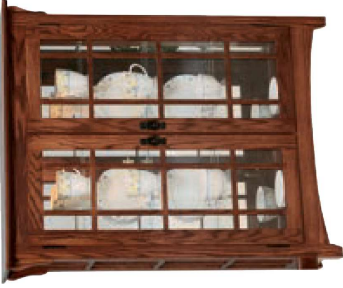

FEATURES

- 3 adjustable glass shelves with plate groove
- Mirror back
- Clear glass
- LED touch light
- Black pull with lock

Also available with optional leaded glass