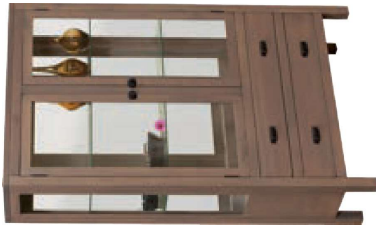

hardware shown -  
D-827-A

Also available --  
**2-DOOR MISSION CURIO W/ GRID DOORS**

5461  
54"W x 18"D x 61"H

wood species shown -  
Rustic GSWO

stain shown -  
FC-11434

hardware shown -  
55315-DOB, 55316-DOB

shown  
**LILLIE CURIO**

G19-40  
45"W x 15"D x 73"H

**FEATURES**

- 2 adjustable glass shelves with plate groove
- Dovetail drawers with full extension slides
- Mirror back
- Clear glass
- 1 LED Touch Light
- No lock