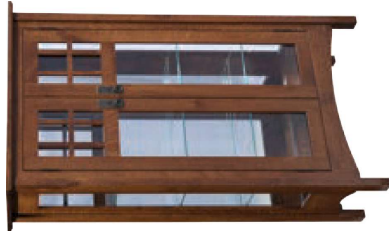

shown

ELLIE MISSION CURIO

GO-2102

31 1/2"W x 13 3/4"D x 54 3/4"H

FEATURES

- 3 adjustable glass shelves with plate groove
- Mirror back
- Clear glass
- LED touch light
- No lock

Also available with optional leaded glass

wood species shown -
Rustic OSWO

stain shown -
OCS-113

hardware shown -
D526-AE

shown

MILLHALL DISPLAY CASE

GO-3330

40"W x 15"D x 84"H

FEATURES

- 1 Fixed Shelf
- 3 Adjustable Shelves
- Clear Glass

OPTIONS:

- Glass Shelves
- LED Touch Light

wood species shown -
Red Oak

stain shown -
AMS-45230

hardware shown -
36571-8BZ

shown

AIDEN MISSION CURIO

GO-2103

39"W x 13 3/4"D x 72"H

FEATURES

- 2 adjustable glass shelves with plate groove
- Mirror back
- Clear glass
- LED touch light
- Dovetail drawer with full extension slides
- No lock

Also available with optional leaded glass

wood species shown -
Rustic OSWO

stain shown -
OCS-117 w/ black inlay

hardware shown -
D652-AC, D653-AC

shown

STONEHENGE GLASS DOOR DISPLAY CABINET

GO-3360

32"W x 14"D x 72"H

FEATURES

- LED Touch Light
- 4 Adjustable Shelves
- Clear Glass

wood species shown -
Sap Cherry

stain shown -
OCS-117 Asbury

shown

GLENDALE CURIO

GO-2107

20"W x 17"D x 60"H

FEATURES

- 3 adjustable glass shelves with plate groove
- Mirror back
- Clear glass
- LED touch light
- No lock
- Hinged left

wood species shown -
Brown Maple

stain shown -
OCS-227

hardware shown -
K530W

shown

MILLHALL PETITE DISPLAY CASE

GO-3370

24"W x 16"D x 60"H

FEATURES

- Clear Glass
- 3 Adjustable Shelves
- LED Touch Light

wood species shown -
Red Oak

stain shown -
OCS-132 Sand

hardware shown -
K26-SN