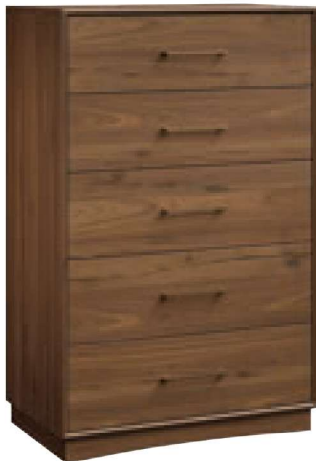

JM705 | Chest of Drawers
20 1/2"D x 36"W x 55"H