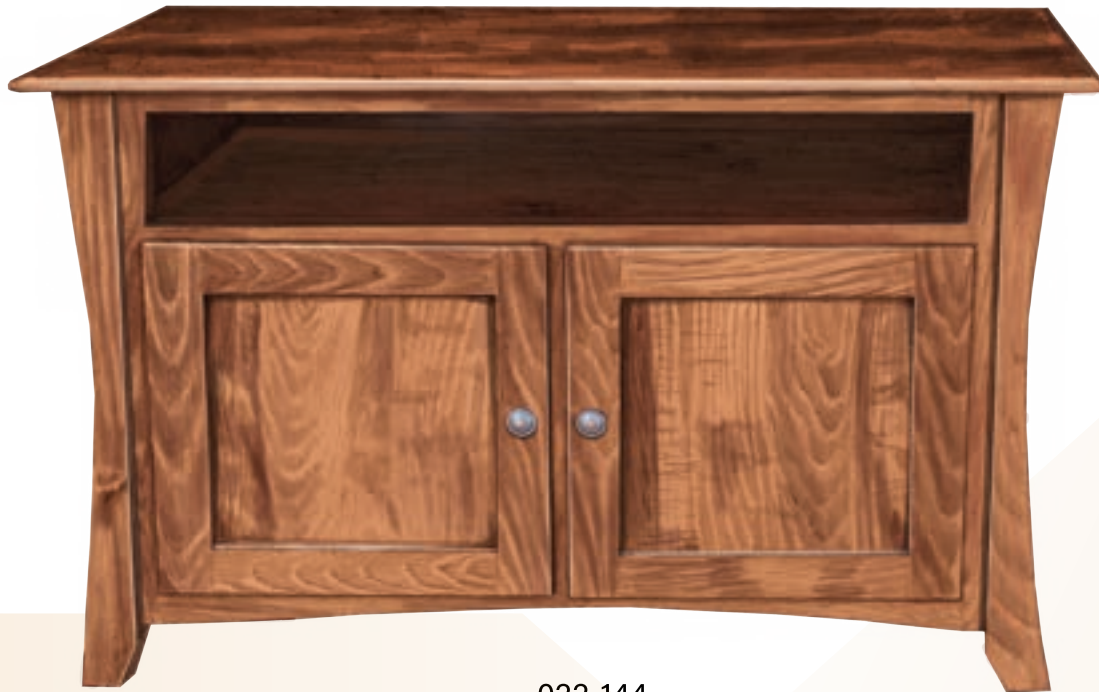

022 - ROSEBERRY

022-144

Opening Sizes For 44"

Top Storage - 33 1/2"W x 5"H x 16"D

Doors - 16 1/8"W x 16 1/4"H

Available in the following sizes

022-144	44"W x 20"D x 30"H
022-148	48"W x 20"D x 30"H
022-152	52"W x 20"D x 30"H
022-156	56"W x 20"D x 30"H
022-160	60"W x 20"D x 30"H
022-172	72"W x 20"D x 30"H
72" - 4/doors	
<i>Can Be Customized</i>	

Standard Features

- K790SN Knobs
- Bowed Front on Top
- Waterfall Roundover Top
- 3/8" Overlay Doors
- Hidden Hinges
- 2" Holes For Cords
- One Adjustable Shelf Per Section

Matching Occasional Set Available

Optional Feature

Glass doors

Available In:

Oak - Rustic QSWO - QSWO - Brown Maple - Cherry - Rustic Cherry
Sap Cherry - Elm - Walnut - Rustic Walnut - Hickory - Rustic Hickory - Hard Maple