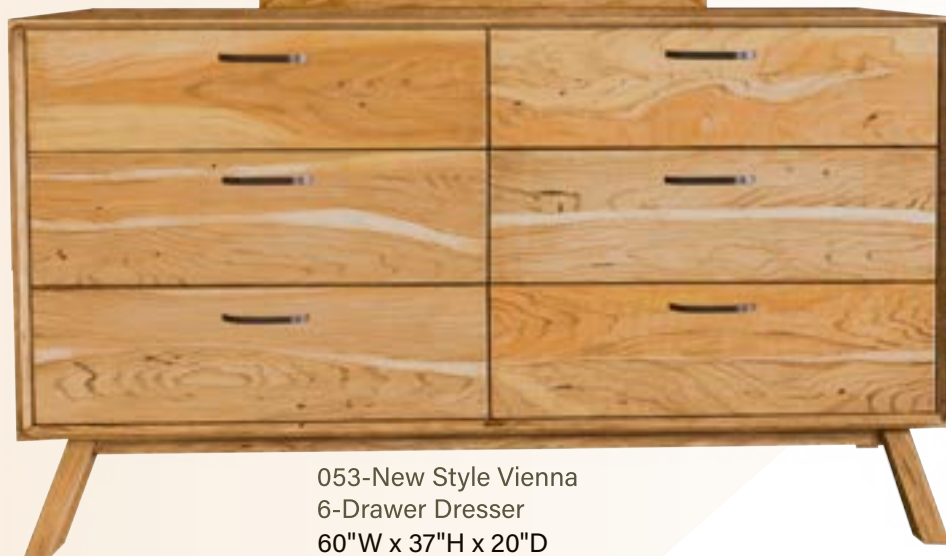

053 - NEW VIENNA STYLE

SHOWN IN SAP CHERRY NATURAL

053-122
2-Drawer Night Stand
22"W x 28"H x 18"D
3 sizes available

053-132
5-Drawer Chest
32"W x 52 1/2"H x 20"D
*Sturdy Act Compliant

053-3236
Mirror
32"W x 36"H

053-New Style Vienna
6-Drawer Dresser
60"W x 37"H x 20"D
*Sturdy Act Compliant

Hardware:
484-128160
DBAC

040 - COLWOOD

Available in the following sizes:

- ◆ King
- ◆ Queen
- ◆ Full
- ◆ Twin

Available with storage rails.