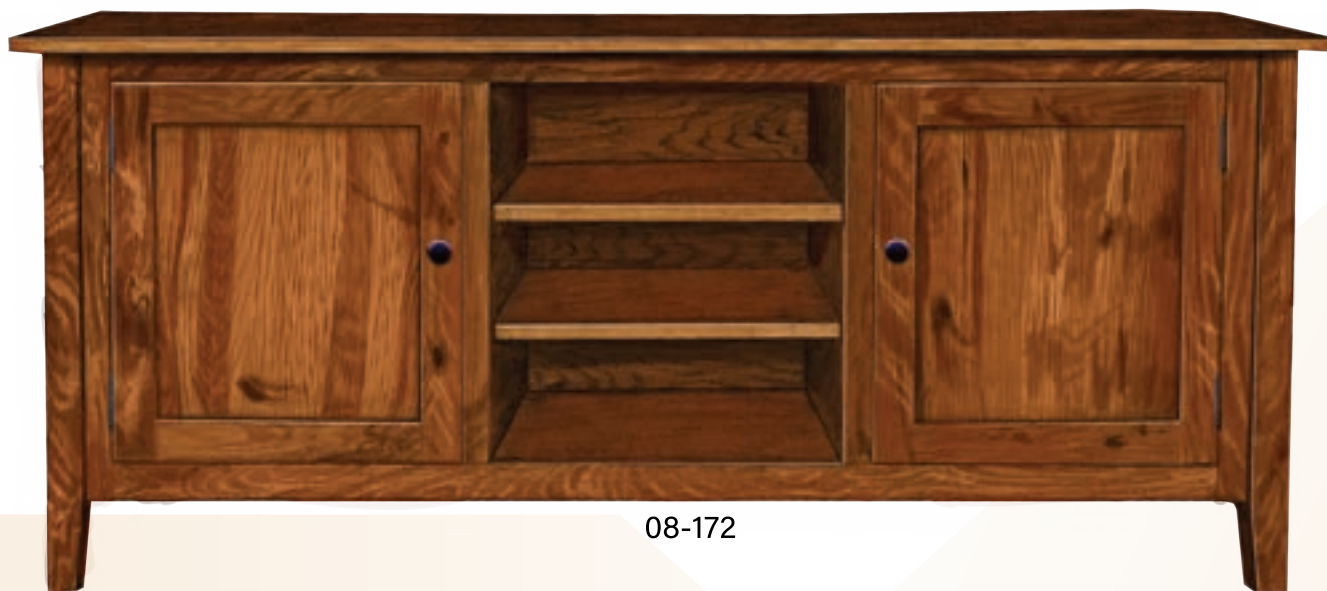

08 - SHAKER

08-172

Opening sizes for 72"

Doors - 19 1/2"W x 20 1/2" H

Center - 19 1/2"W x 20 1/2"H

5" Clearance From Floor To
Bottom Of The Cabinet

Available in the following sizes

08-144V2D	44"W x 20"D x 30"H
08-148V2D	48"W x 20"D x 30"H
08-152V2D	52"W x 20"D x 30"H
08-156V2D	56"W x 20"D x 30"H
08-160V2D	60"W x 20"D x 30"H
08-172V2D	72"W x 20"D x 30"H
<i>52", 56", 60", & 72" - 3/section w/18" center opening w/2-adjustable shelves or door</i>	
<i>Can be customized</i>	

Standard Features

- 53005-FB Knobs
- Wood Panel Doors
- 1-Adjustable Shelf Per Section
- 2-Adjustable Shelves In Center Section
- 2" Holes For Cords
- 44" and 48" have 2 glass doors
  (no open center)

Matching occasional set available

Optional

Glass Panel In Doors

TOP SELLER

Available In:

Oak - Rustic QSWO - Brown Maple - Cherry - Rustic Cherry - Sap Cherry
QSWO - Hickory - Rustic Hickory - Walnut - Rustic Walnut - Hard Maple