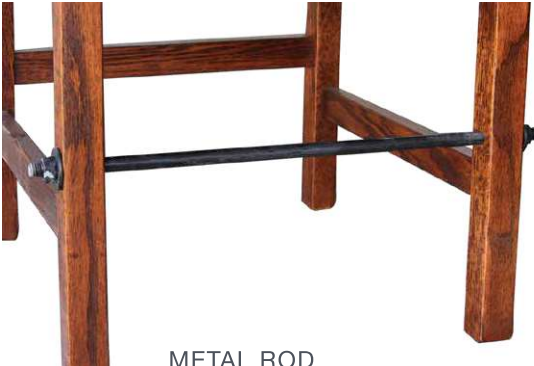

DEEP SCOOP SEAT

BARNWOOD SEAT

options

METAL OPTIONS

THESE OPTIONS ARE AVAILABLE ON ALL CHAIR STYLES

METAL ROD
MATTE BLACK STANDARD

TURNBUCKLE
MATTE BLACK STANDARD

FOOT REST CAP