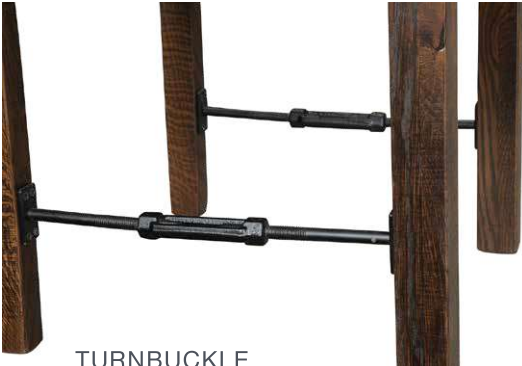

DEEP SCOOP SEAT

BARNWOOD SEAT

options

METAL OPTIONS

THESE OPTIONS ARE AVAILABLE ON ALL CHAIR STYLES

METAL ROD
MATTE BLACK STANDARD

TURNBUCKLE
MATTE BLACK STANDARD

FOOT REST CAP